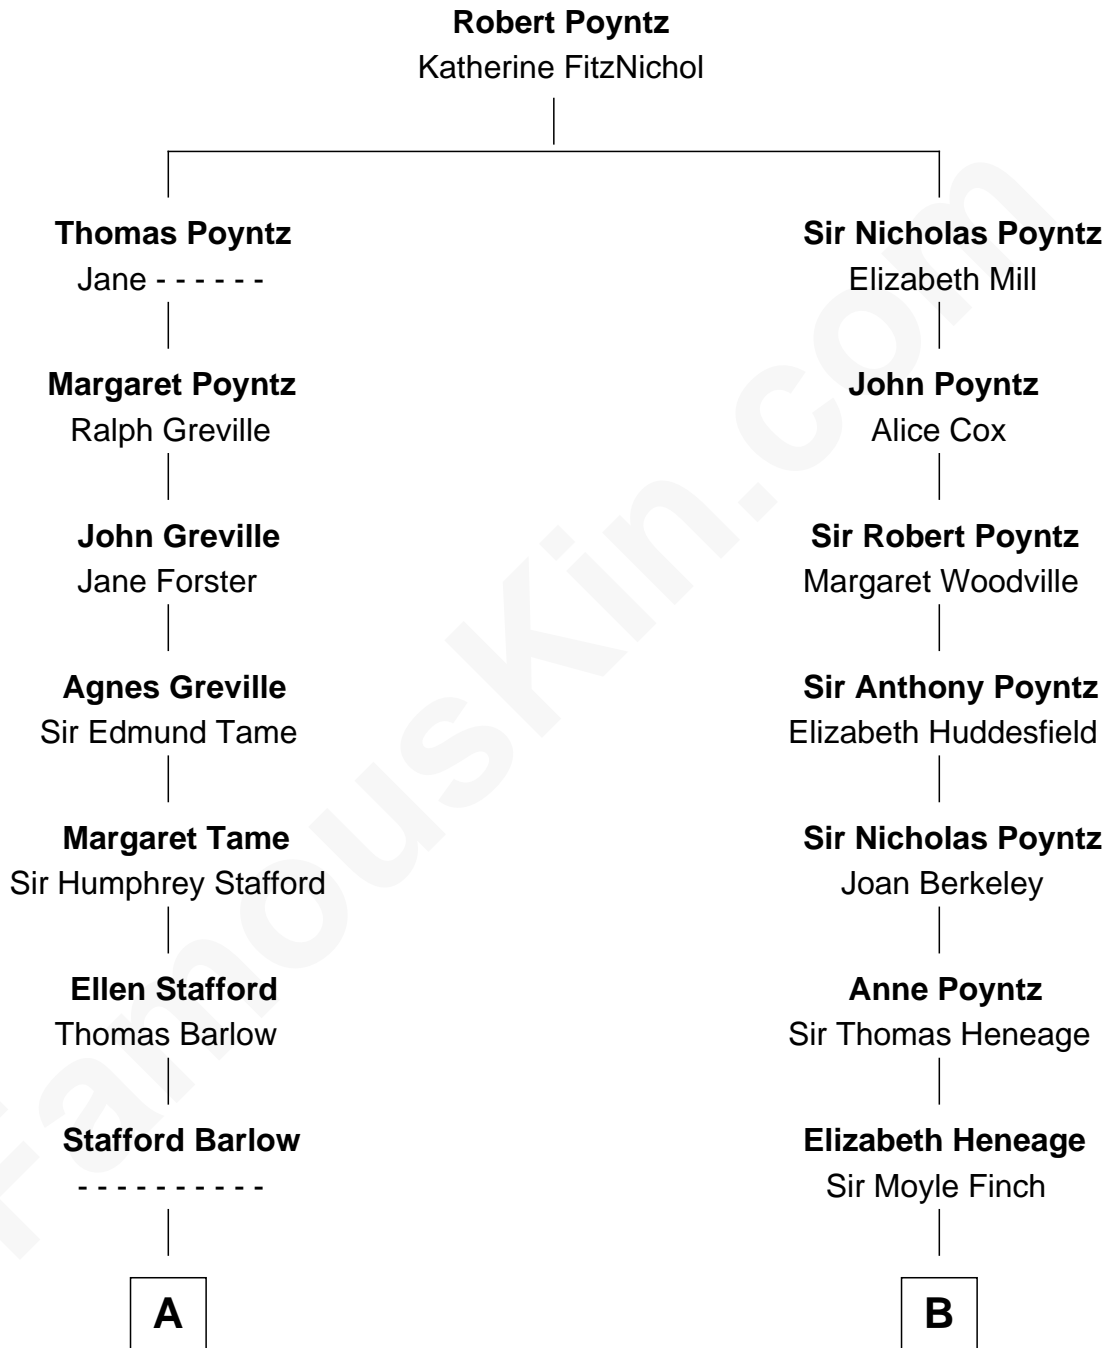

# FamousKin.com Relationship Chart of

**Linda Hunt**

*TV and Movie Actress*

18th cousin 1 time removed of

**Kit Harington**

*TV Actor - "Game of Thrones"*

**C**

**Charles Edwin Hunt**

Louise Phipps Davy

**Raymond Davy Hunt**

Elsie R. Doying

**Linda Hunt**

*TV and Movie Actress*

**D**

**Sir David Richard Harington**

Deborah Jane Catesby