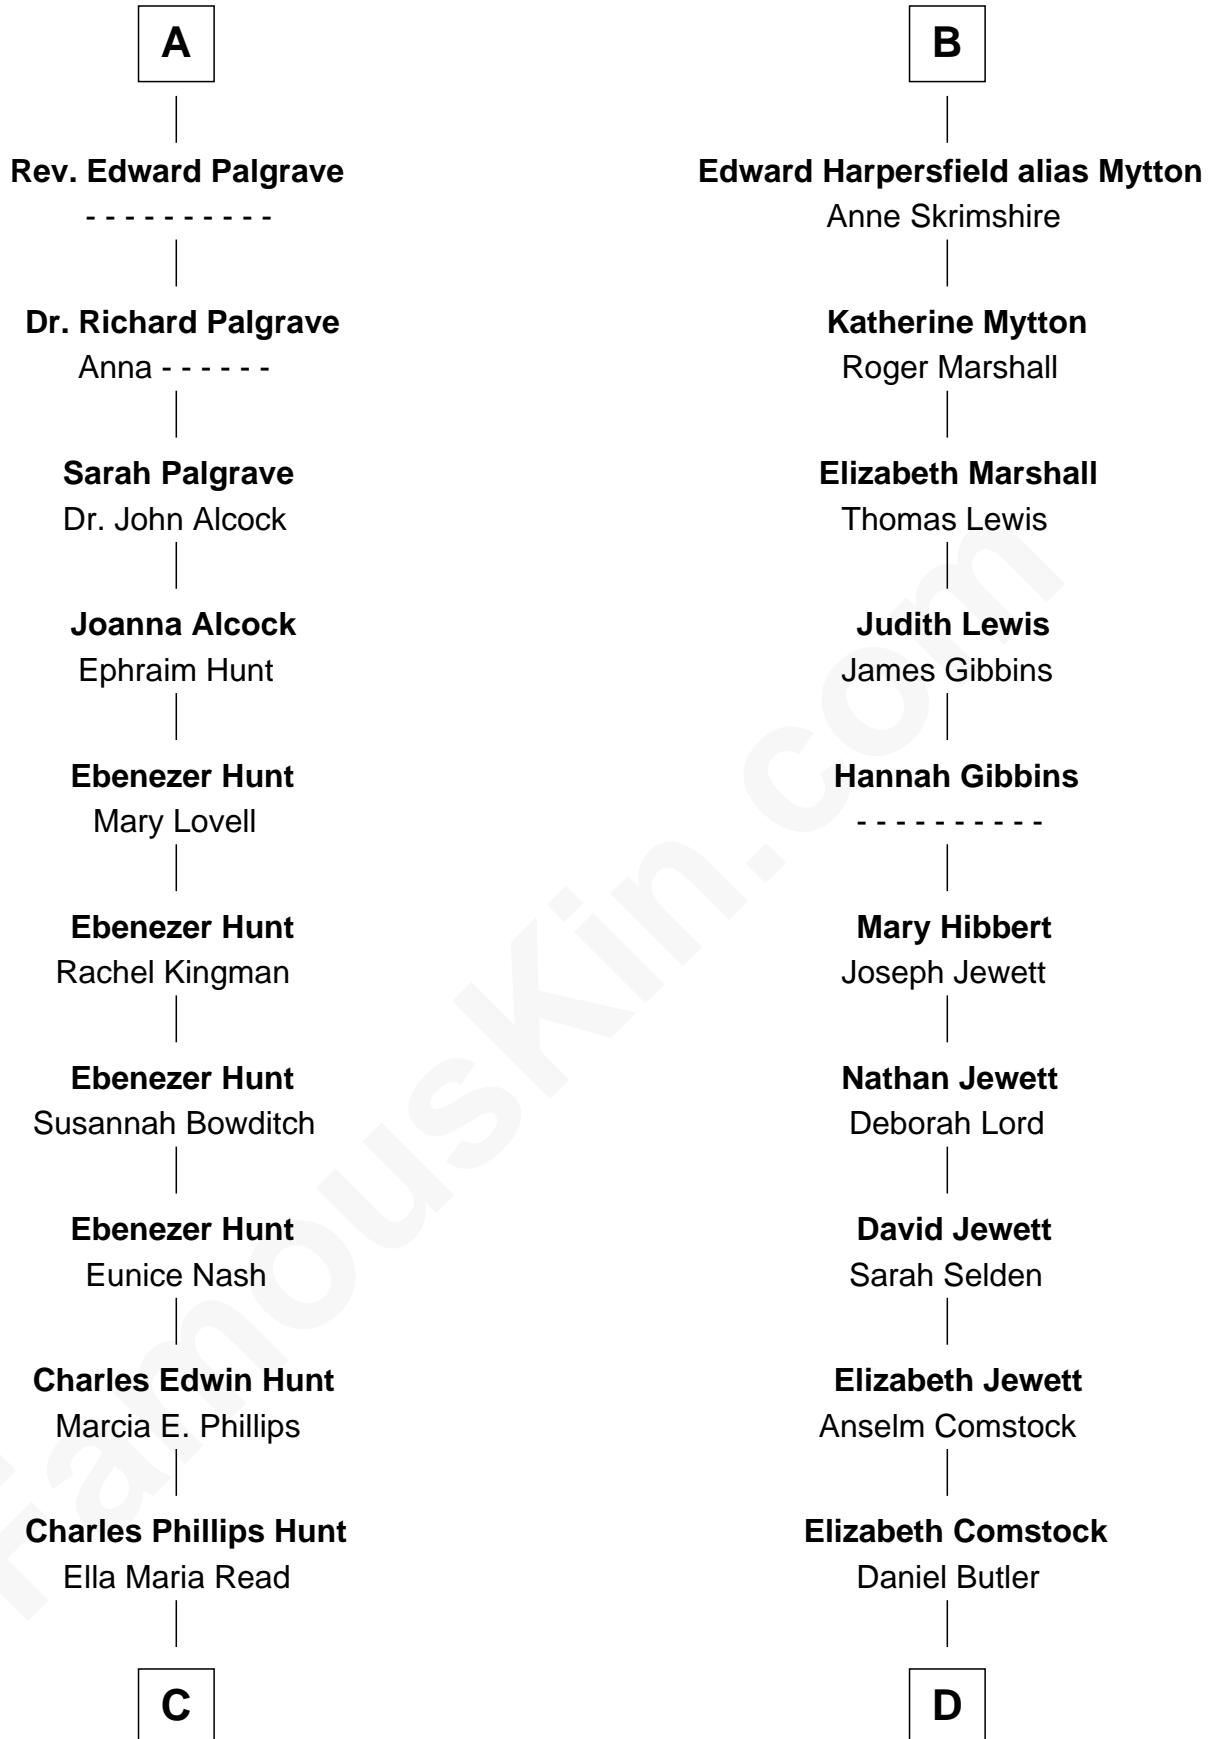

FamousKin.com Relationship Chart of

Linda Hunt

TV and Movie Actress

19th cousin 2 times removed of

Gerald Ford

38th U.S. President

C

Charles Edwin Hunt