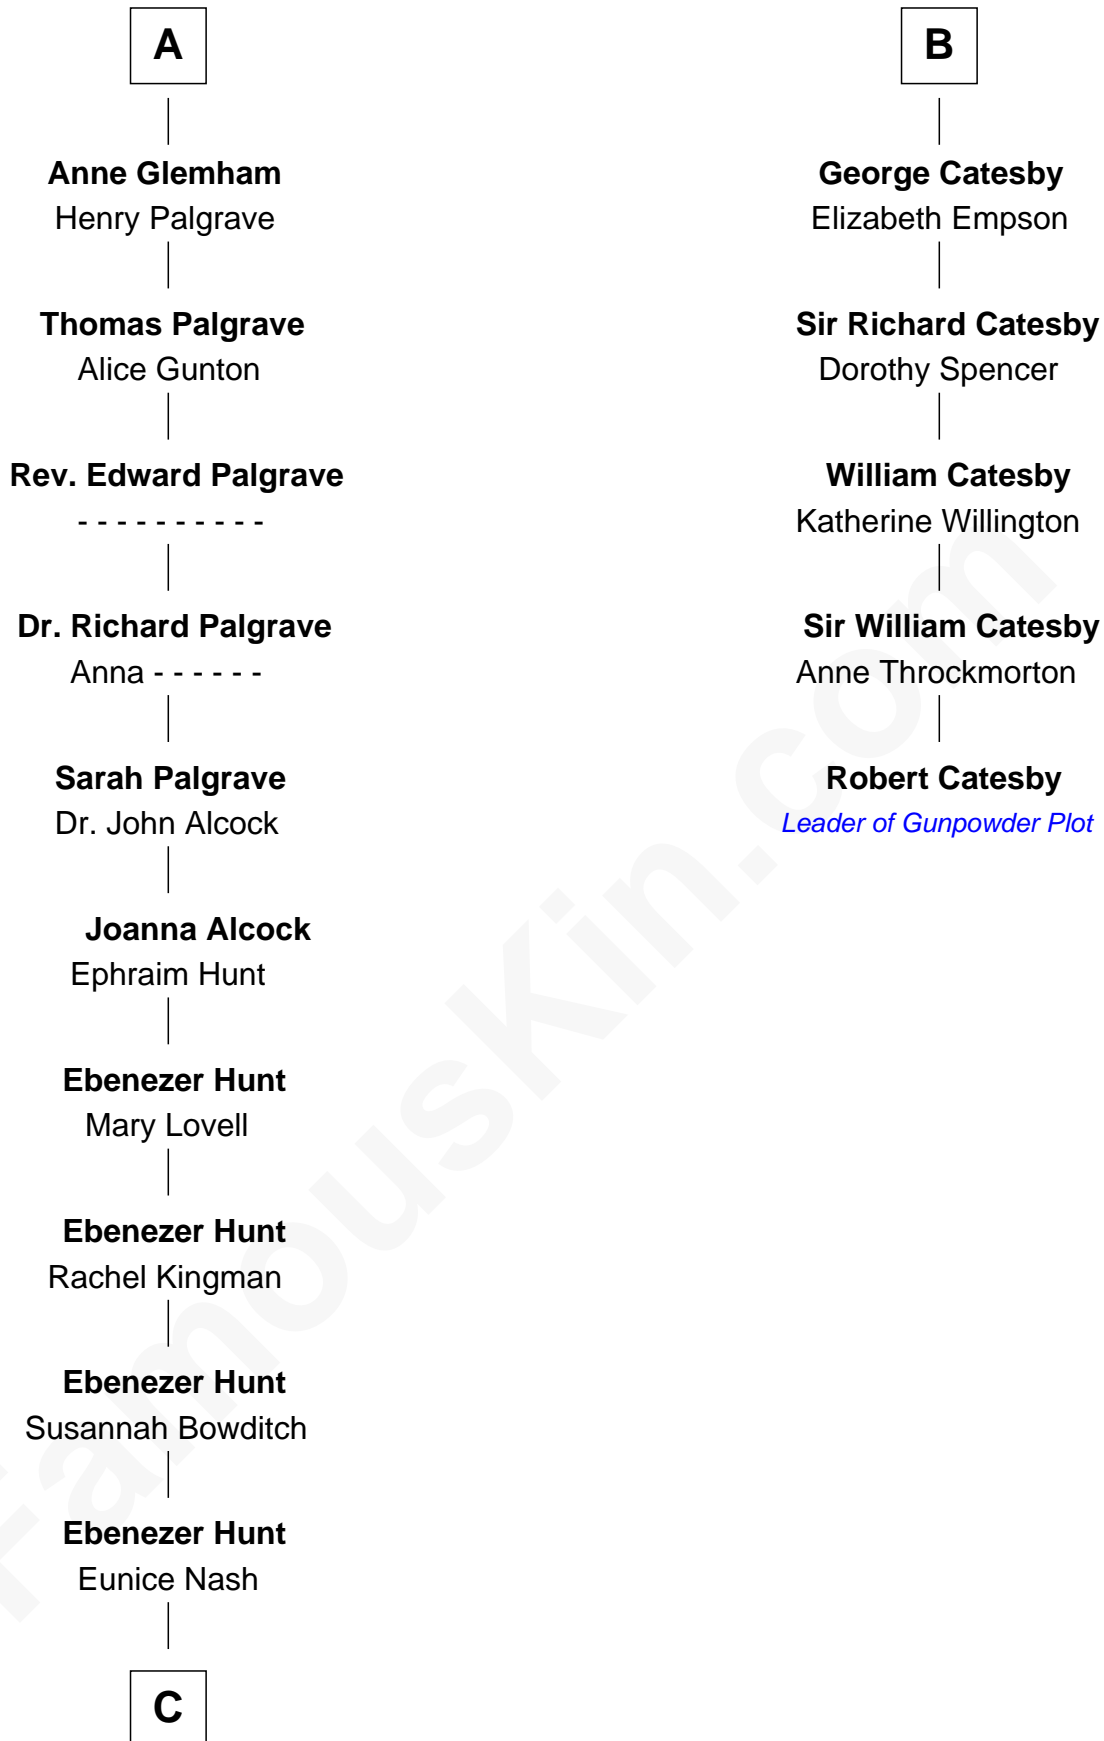

# FamousKin.com Relationship Chart of

**Linda Hunt**

*TV and Movie Actress*

11th cousin 10 times removed of

**Robert Catesby**

*Leader of Gunpowder Plot*

**Thomas de Clare**  
Juliana FitzMaurice

**Margaret de Clare**  
Bartholomew de Badlesmere

**Elizabeth de Badlesmere**  
Sir William de Bohun

**Elizabeth de Bohun**  
Sir Richard Fitzalan

**Elizabeth Fitzalan**  
Sir Robert Goushill

**Elizabeth Goushill**  
Sir Robert Wingfield

**Elizabeth Wingfield**  
Sir William Brandon

**Eleanor Brandon**  
John Glemham

**A**

**Margaret de Clare**  
Bartholomew de Badlesmere

**Margery de Badlesmere**  
Sir William de Ros

**Elizabeth de Roos**  
Sir William la Zouche

**Sir William la Zouche**  
Agnes Greene

**Sir William la Zouche**  
Elizabeth - - - - -

**William Zouche**  
Elizabeth St. John

**Margaret Zouche**  
William Catesby

**B**

**C**

**Charles Edwin Hunt**

Marcia E. Phillips

**Charles Phillips Hunt**