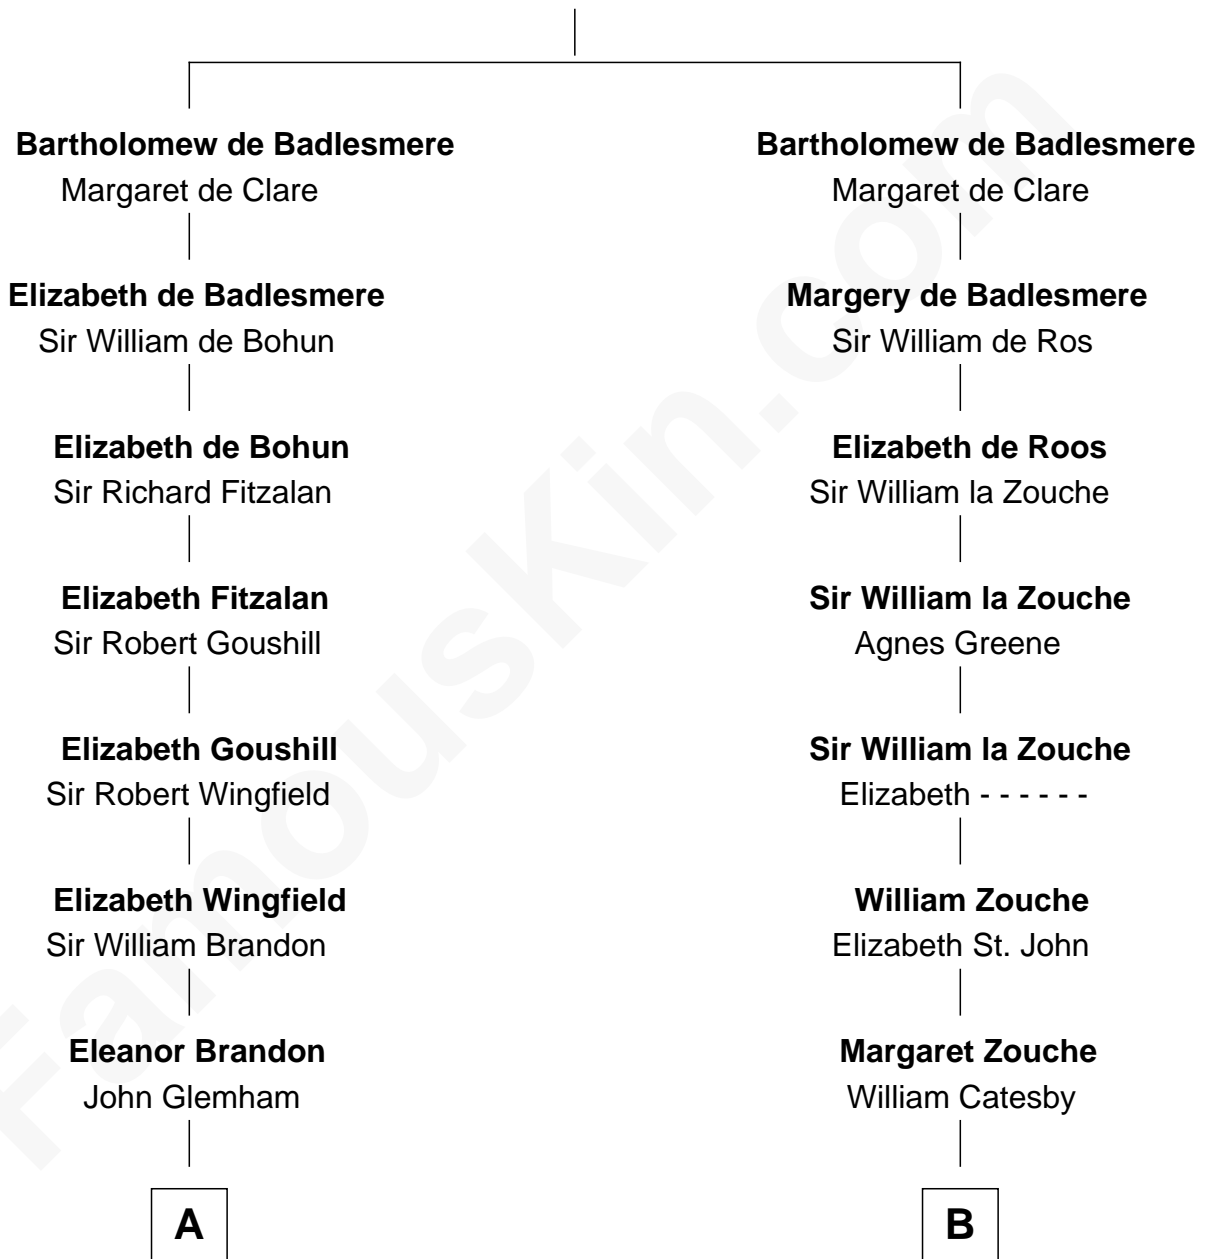

FamousKin.com Relationship Chart of

Linda Hunt

TV and Movie Actress

11th cousin 10 times removed of

Robert Catesby

Leader of Gunpowder Plot

Gunselm de Badlesmere

C

Charles Edwin Hunt

Marcia E. Phillips

Charles Phillips Hunt

Ella Maria Read

Charles Edwin Hunt

Louise Phipps Davy

Raymond Davy Hunt

Elsie R. Doying