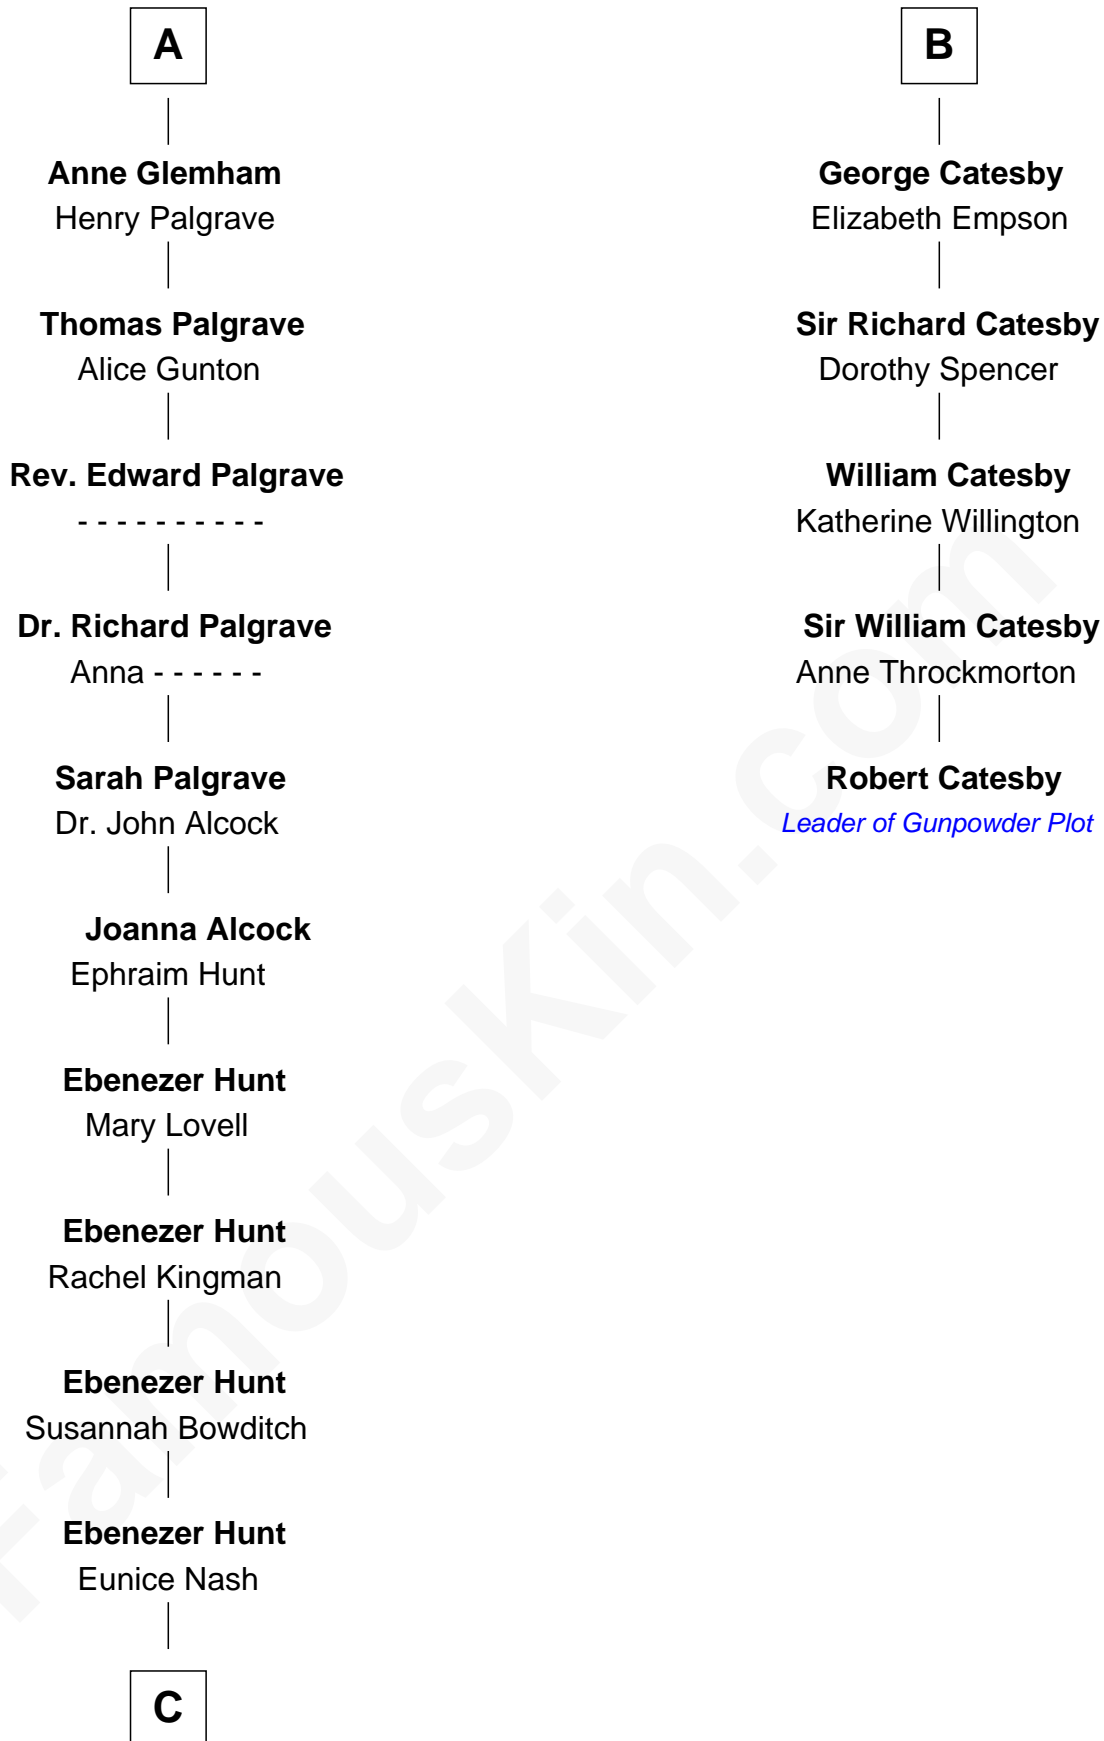

FamousKin.com Relationship Chart of

Linda Hunt

TV and Movie Actress

11th cousin 10 times removed of

Robert Catesby

Leader of Gunpowder Plot

Gunselm de Badlesmere

C