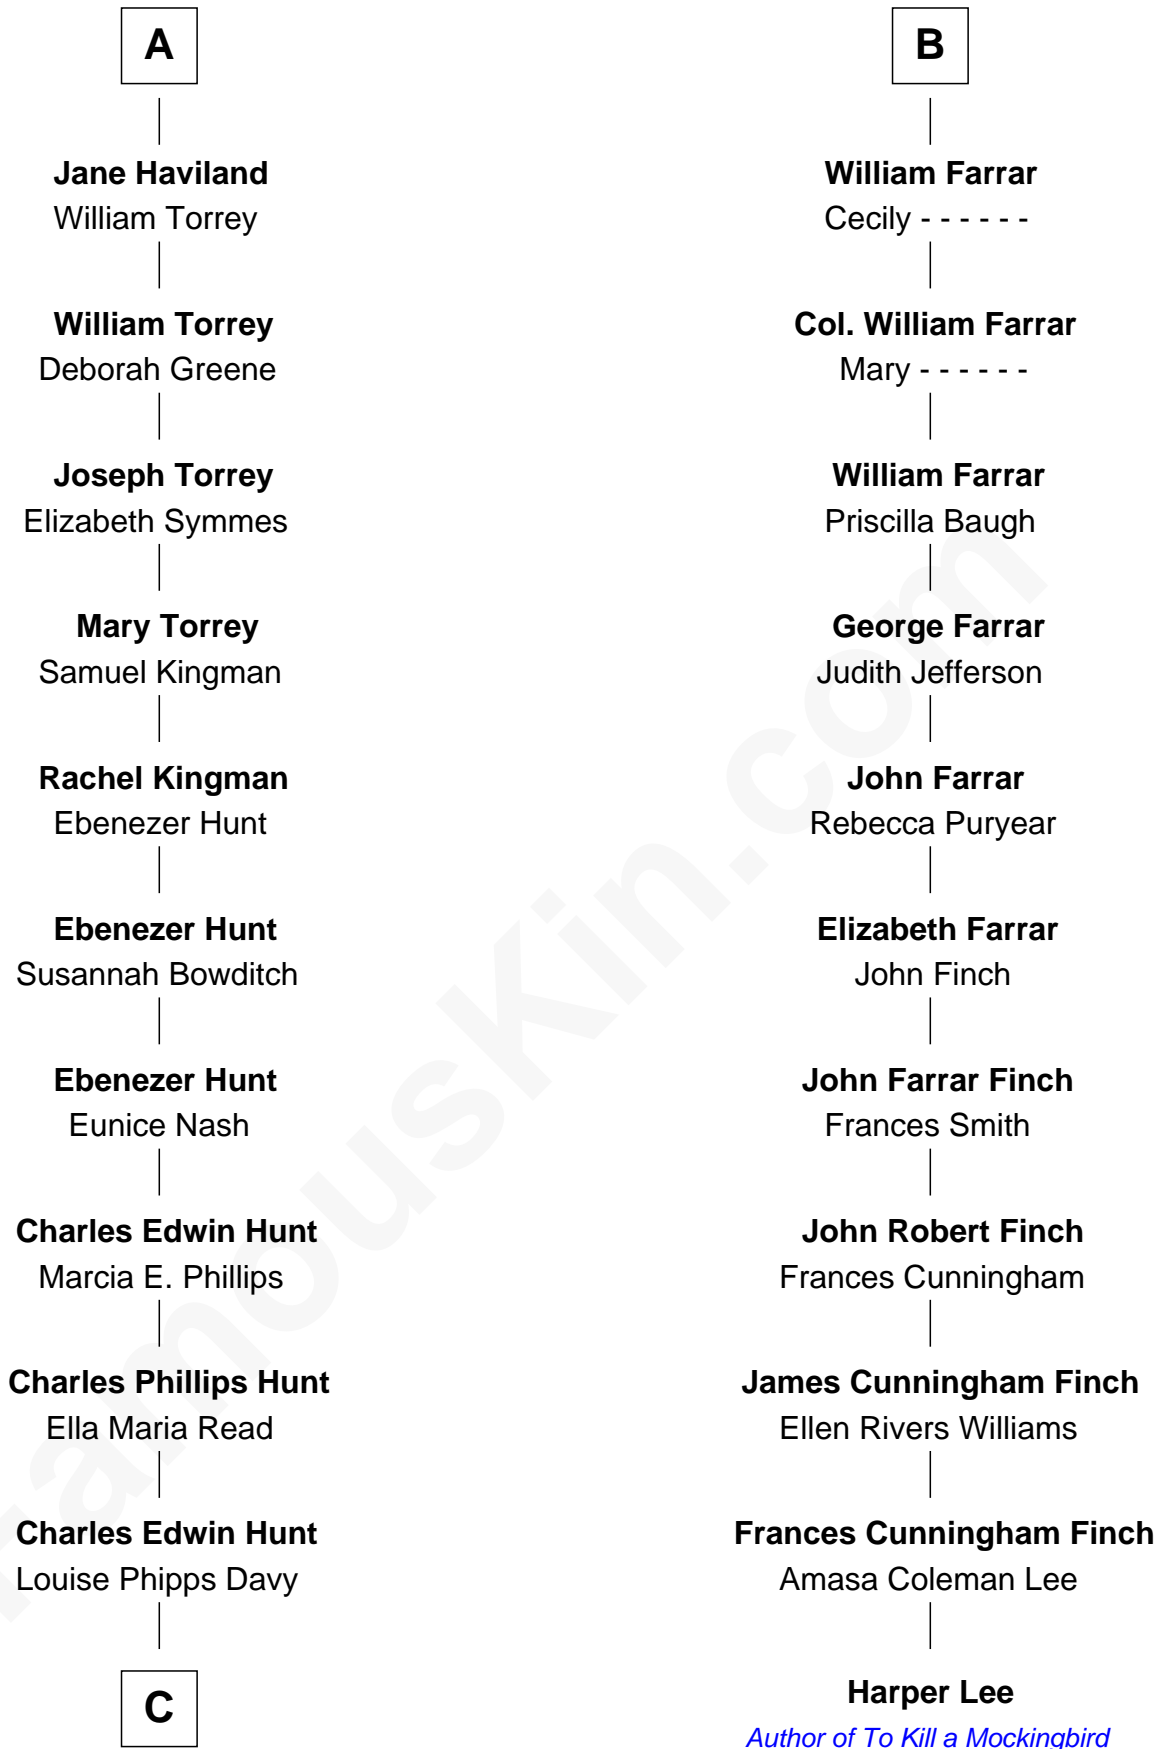

FamousKin.com Relationship Chart of

Linda Hunt

TV and Movie Actress

17th cousin 1 time removed of

Harper Lee

Author of To Kill a Mockingbird

Sir Henry Percy
Elizabeth Mortimer

Sir Henry Percy
Eleanor Neville

Elizabeth Percy
Sir John Clifford

Katherine Percy
Sir Edmund Grey

Mary Clifford
Sir Philip Wentworth

Anne Grey
Sir John Grey

Elizabeth Wentworth
Sir Martin de la See

Probable

Tacy Grey
John Guise

Elizabeth de la See
Roger Kelke

William Guise
Mary Rotsey

Christopher Kelke
Isabel Girlington

John Guise
Jane Pouncefoot

William Kelke
Thomasine Skerne

Elizabeth Guise
Robert Haviland

Cecily Kelke
John Farrar

A

B