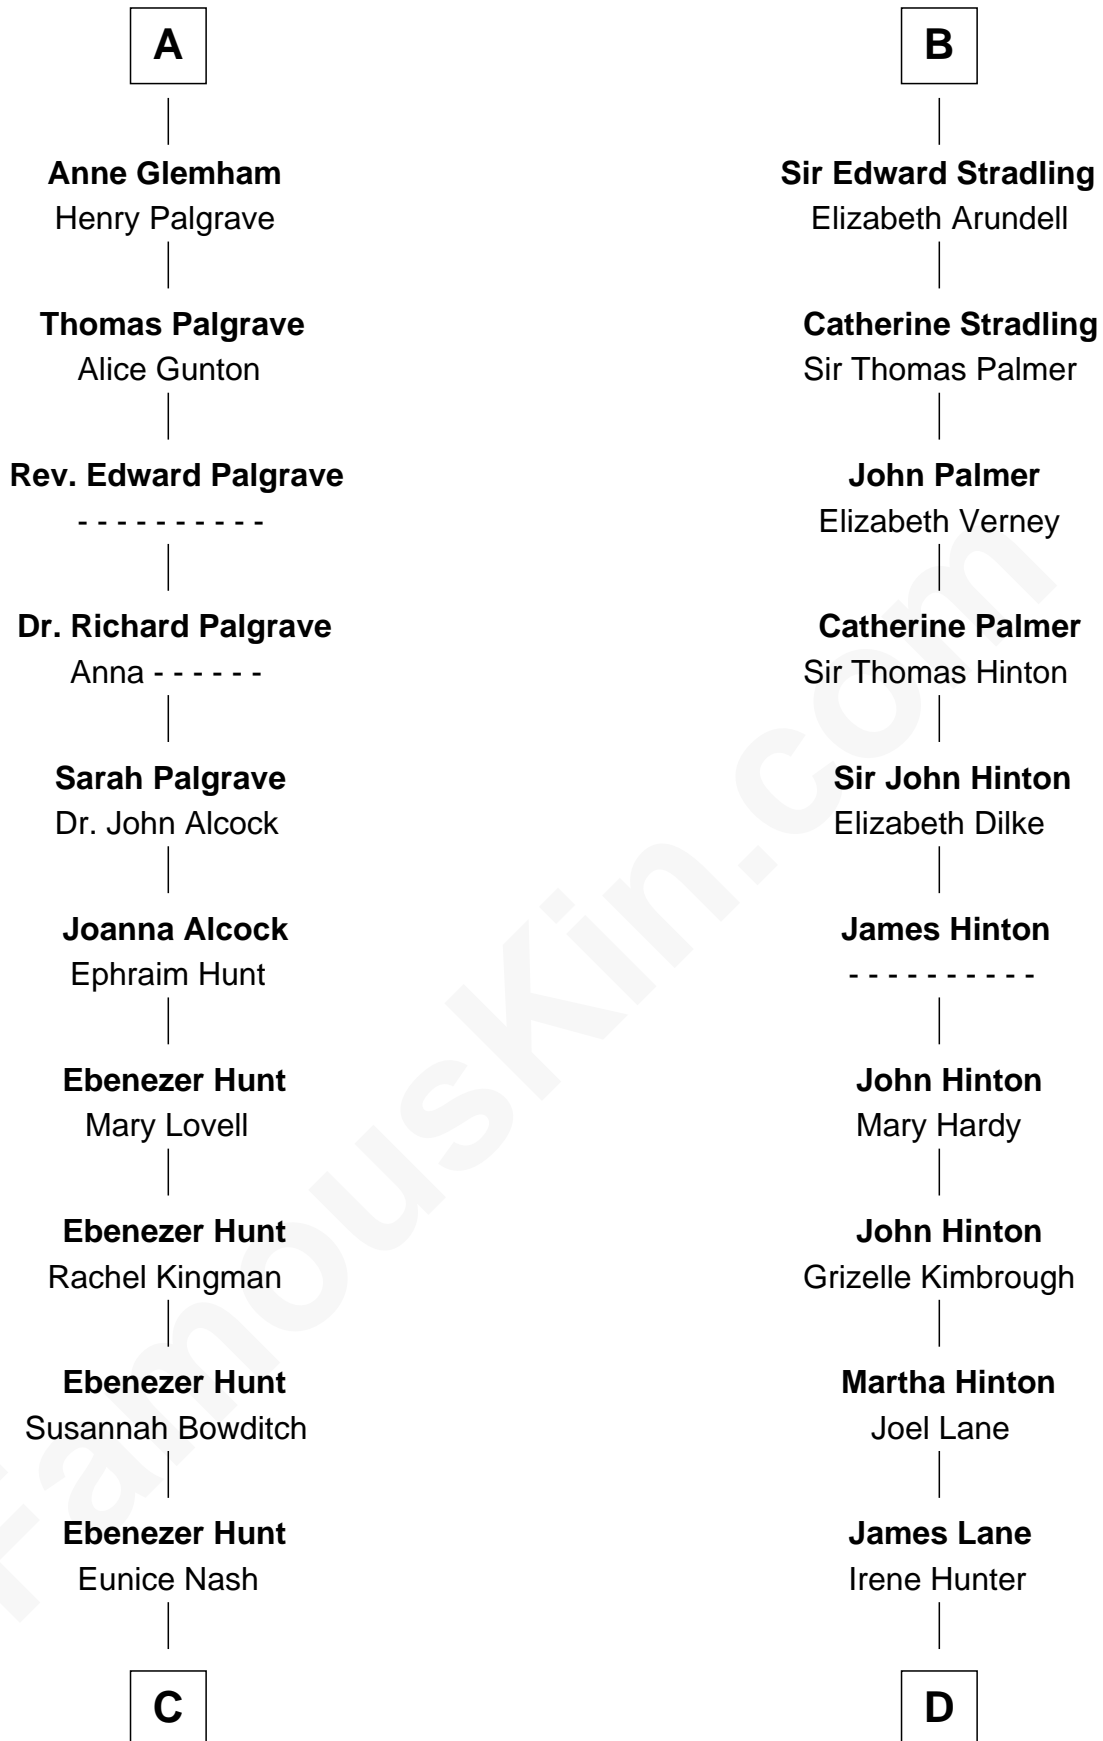

FamousKin.com Relationship Chart of

Linda Hunt

TV and Movie Actress

21st cousin of

Harper Lee

Author of To Kill a Mockingbird

C

Charles Edwin Hunt

Marcia E. Phillips

Charles Phillips Hunt

Ella Maria Read

Charles Edwin Hunt

Louise Phipps Davy

Raymond Davy Hunt

Elsie R. Doying

Linda Hunt