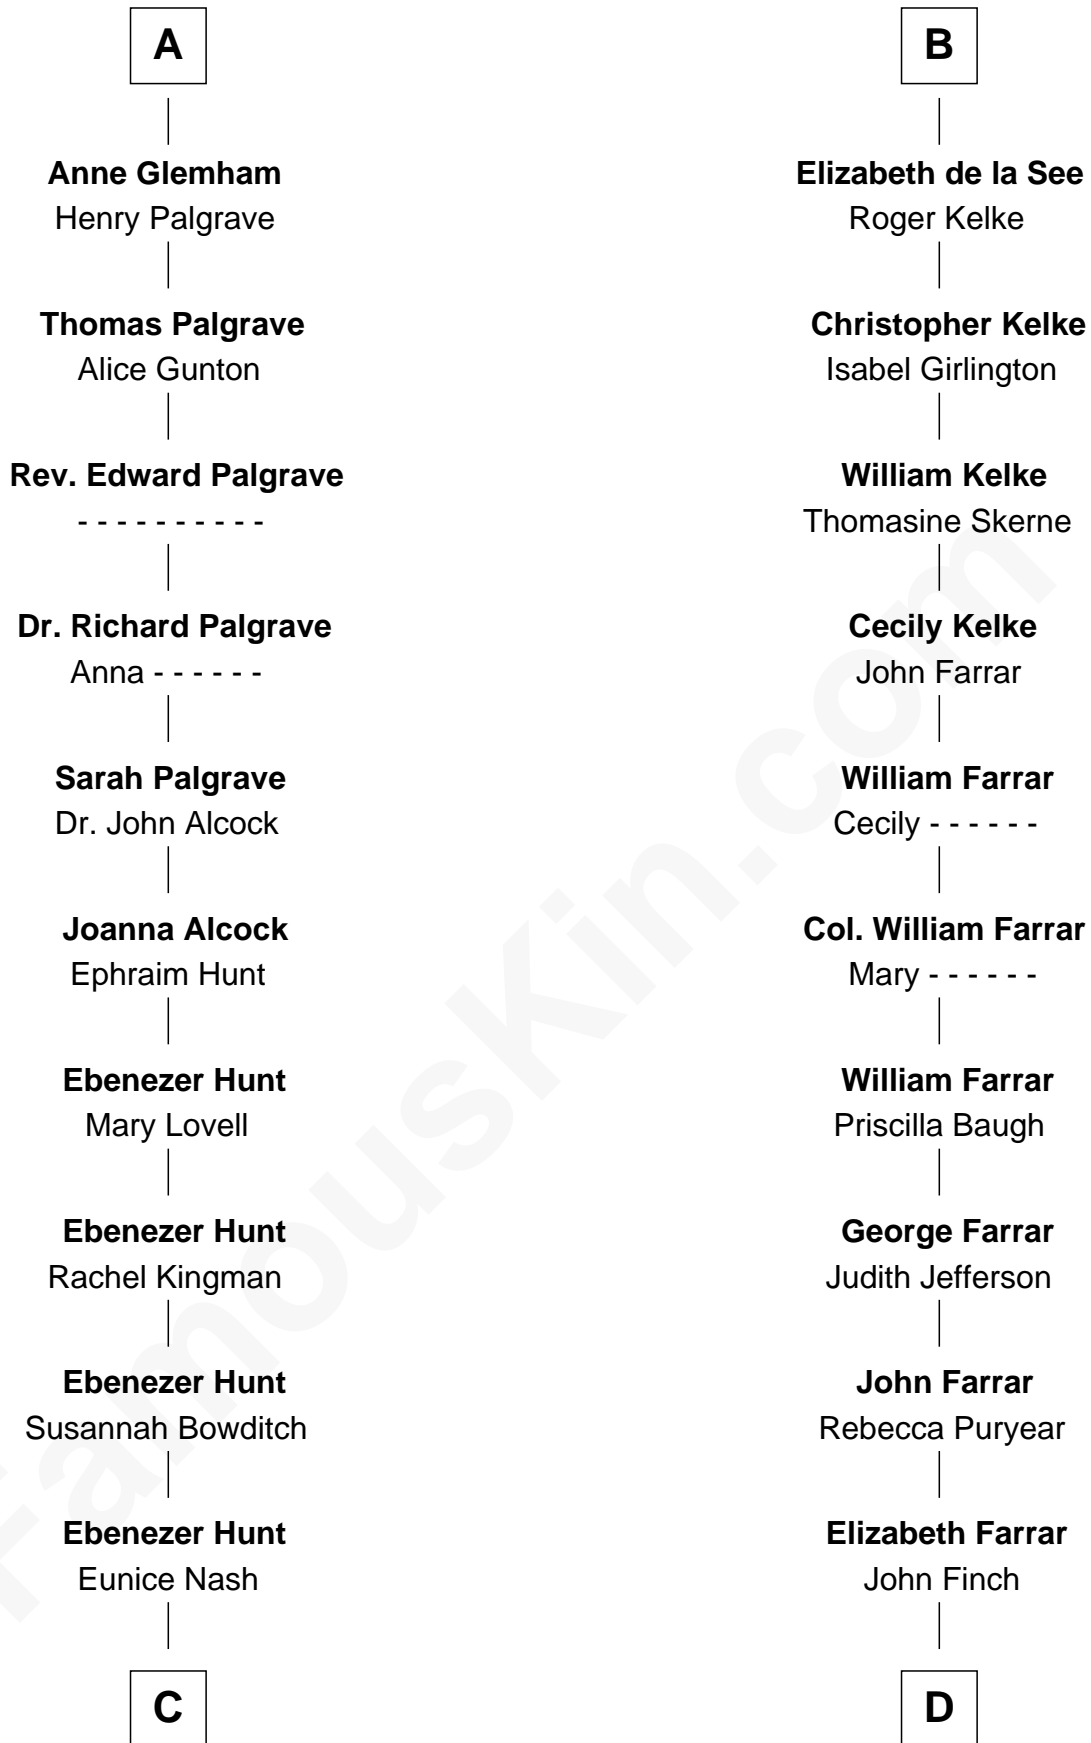

FamousKin.com Relationship Chart of

Linda Hunt

TV and Movie Actress

21st cousin of

Harper Lee

Author of To Kill a Mockingbird

C

Charles Edwin Hunt

Marcia E. Phillips

Charles Phillips Hunt

Ella Maria Read

Charles Edwin Hunt

Louise Phipps Davy

Raymond Davy Hunt

Elsie R. Doying

Linda Hunt