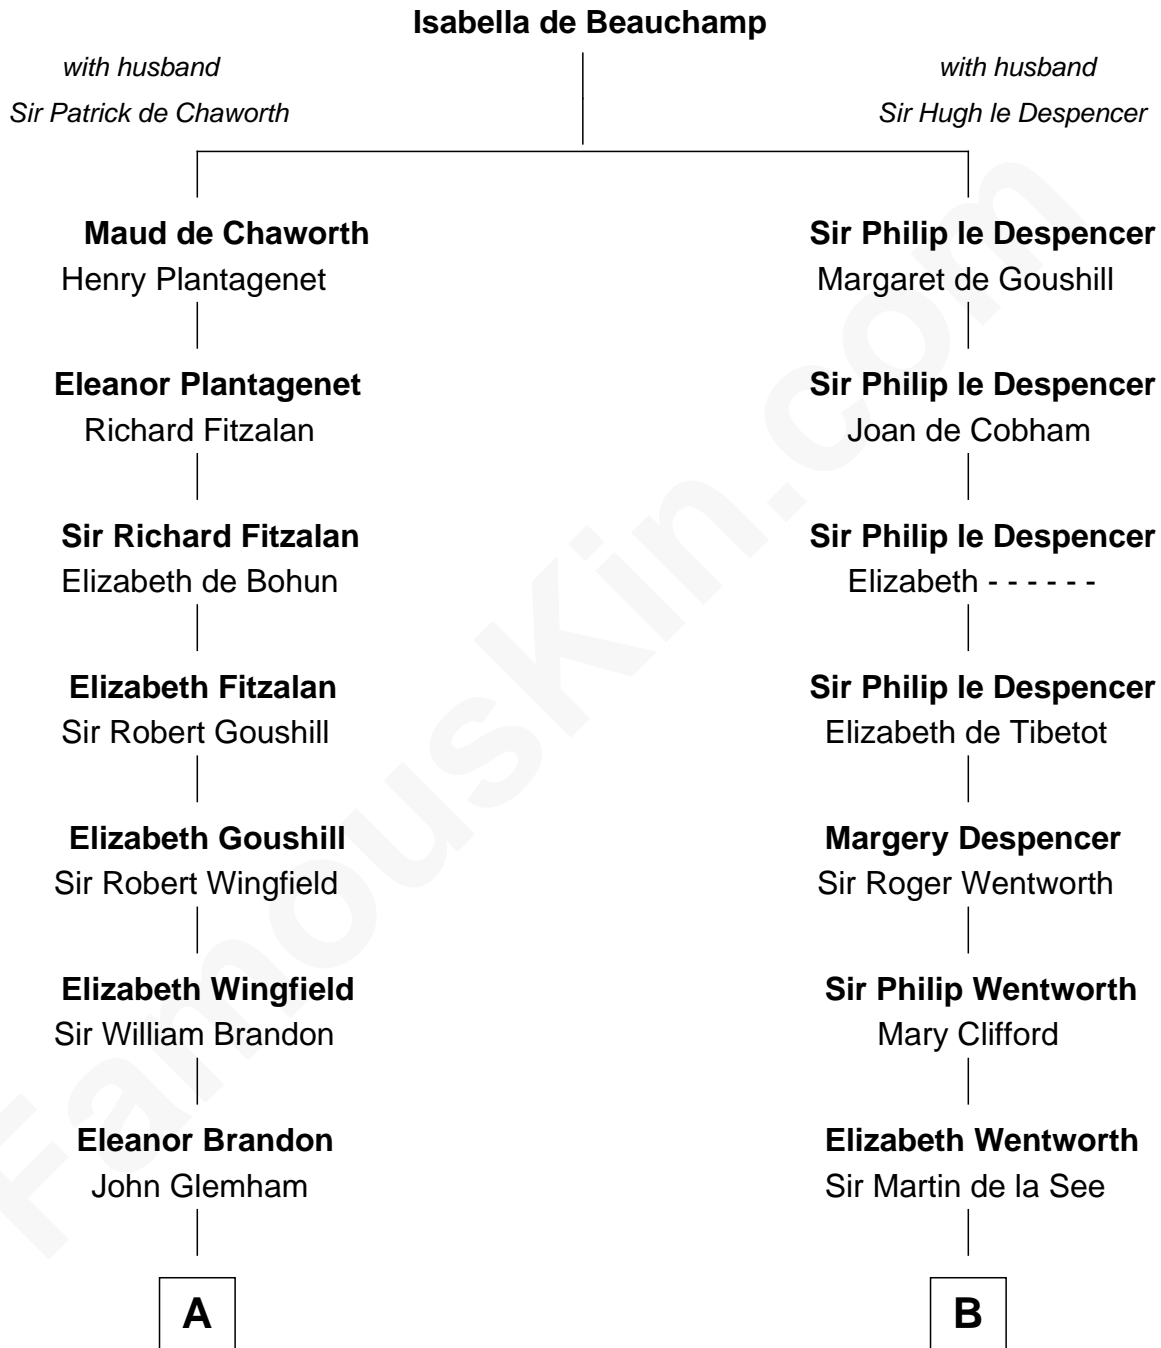

FamousKin.com Relationship Chart of

Linda Hunt

TV and Movie Actress

21st cousin of

Harper Lee

Author of To Kill a Mockingbird

C

Charles Edwin Hunt