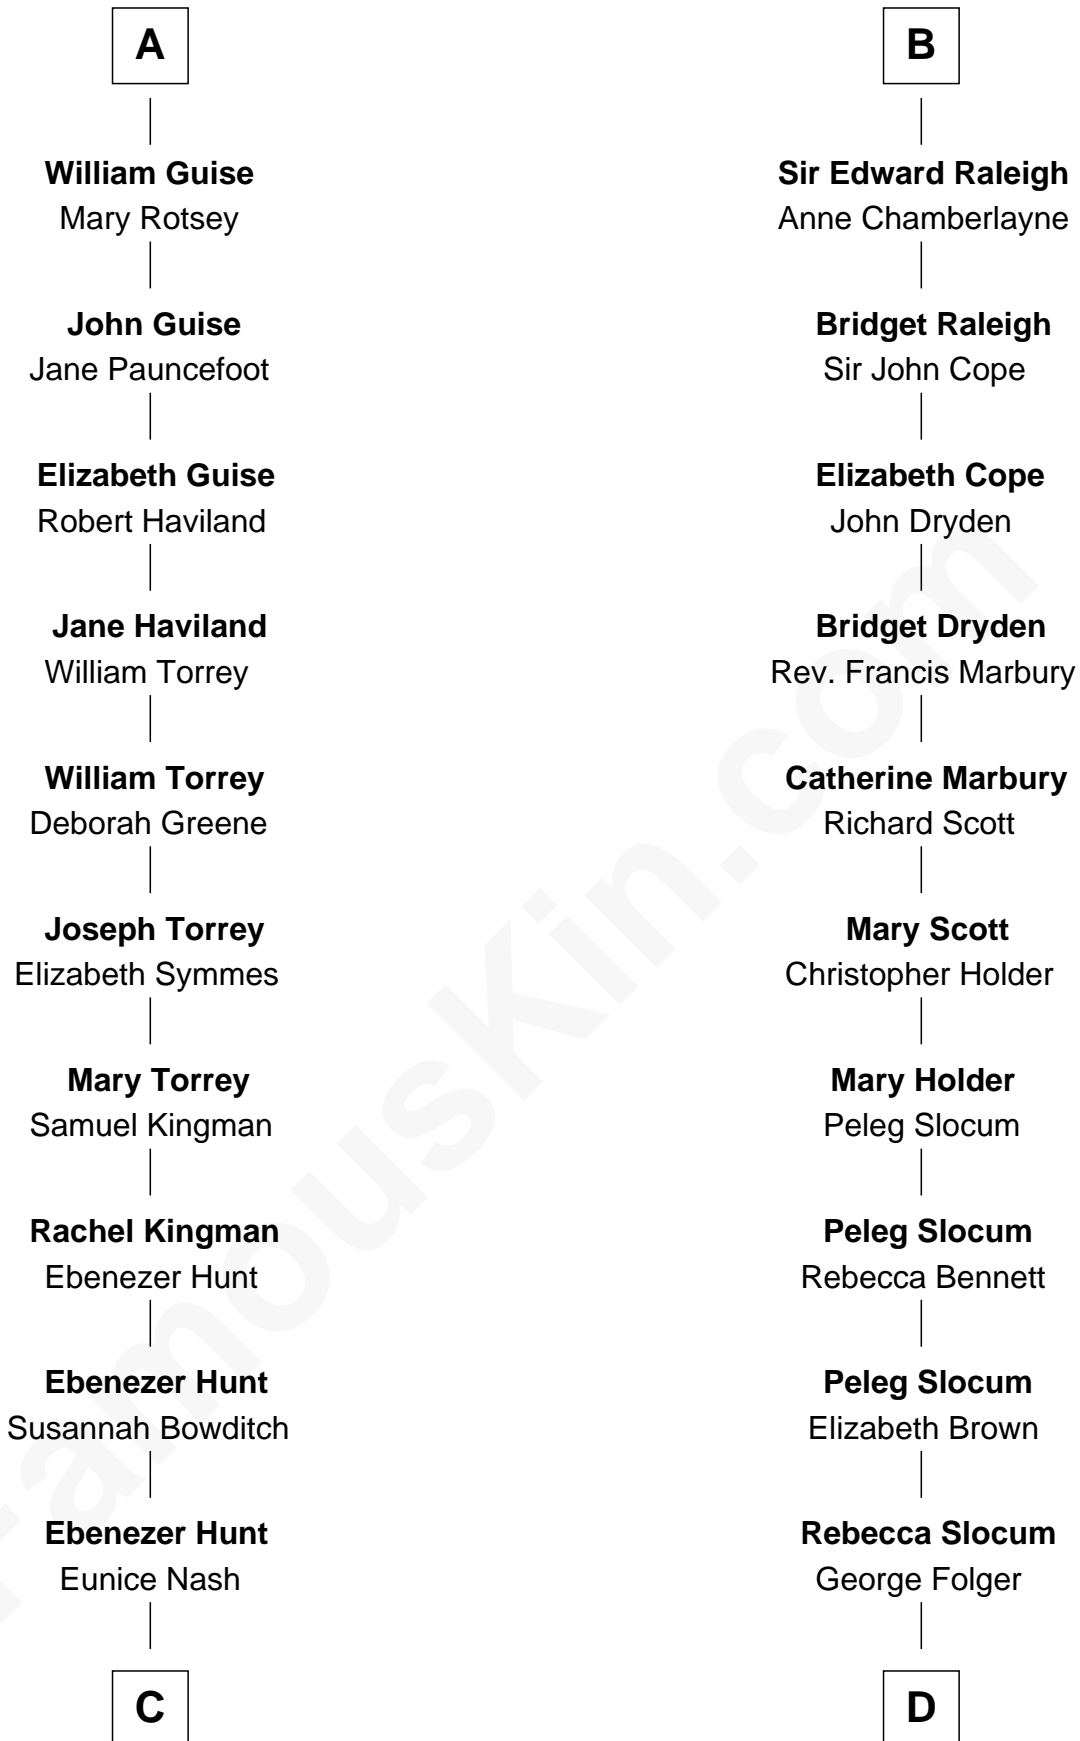

FamousKin.com Relationship Chart of

Linda Hunt

TV and Movie Actress

19th cousin 2 times removed of

Henry Clay Folger

Founder of Folger Shakespeare Library and Chairman of Standard Oil

Sir Hugh I de Audley

Iseult de Mortimer

A

Hugh de Audley
Margaret de Clare

Margaret de Audley
Ralph de Stafford

Elizabeth de Stafford
John de Ferrers

Robert de Ferrers
Margaret Despencer

Phillippa Ferrers
Sir Thomas Greene

Elizabeth Greene
William Raleigh

Sir Edward Raleigh
Margaret Verney

B

C

Charles Edwin Hunt

Marcia E. Phillips

Charles Phillips Hunt

Ella Maria Read

Charles Edwin Hunt