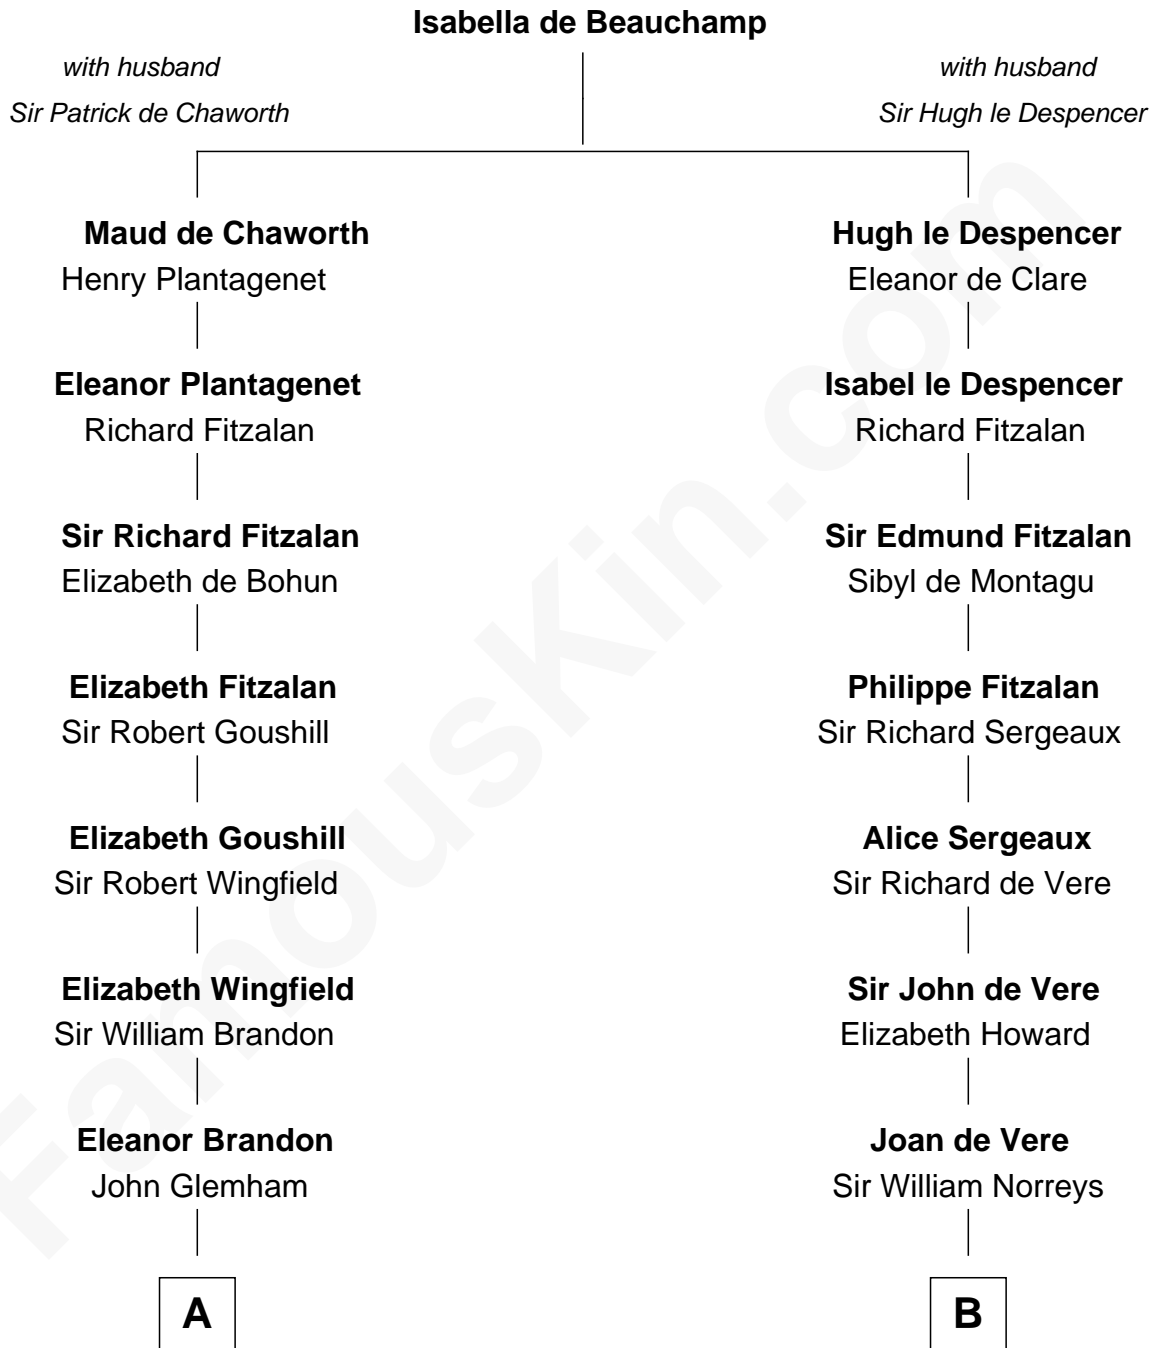

FamousKin.com Relationship Chart of

Linda Hunt

TV and Movie Actress

16th cousin 5 times removed of

Samuel Howard

Boston Tea Party Participant

C

—
Charles Edwin Hunt

Marcia E. Phillips

—
Charles Phillips Hunt

Ella Maria Read

—
Charles Edwin Hunt

Louise Phipps Davy

—
Raymond Davy Hunt

Elsie R. Doying

—
Linda Hunt