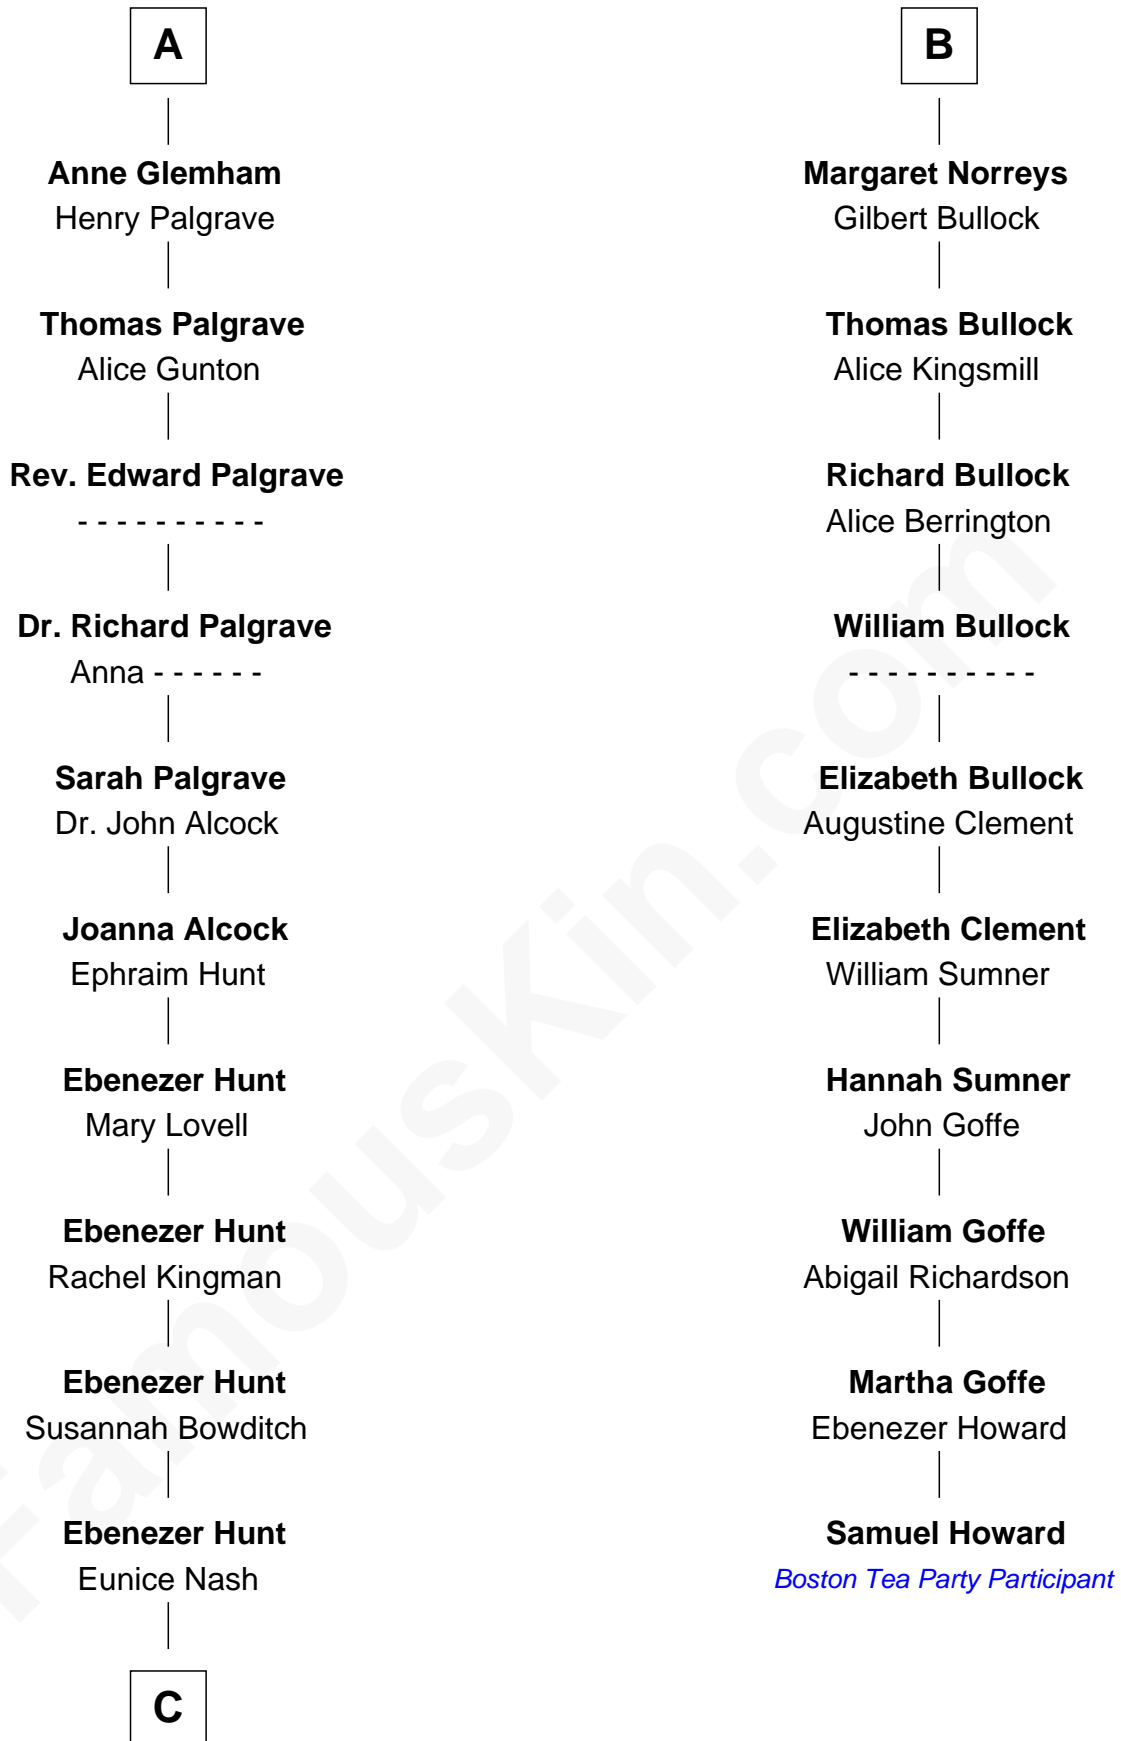

FamousKin.com Relationship Chart of

Linda Hunt

TV and Movie Actress

16th cousin 5 times removed of

Samuel Howard

Boston Tea Party Participant

C

—
Charles Edwin Hunt

Marcia E. Phillips

—
Charles Phillips Hunt

Ella Maria Read

—
Charles Edwin Hunt

Louise Phipps Davy

—
Raymond Davy Hunt

Elsie R. Doying

—
Linda Hunt