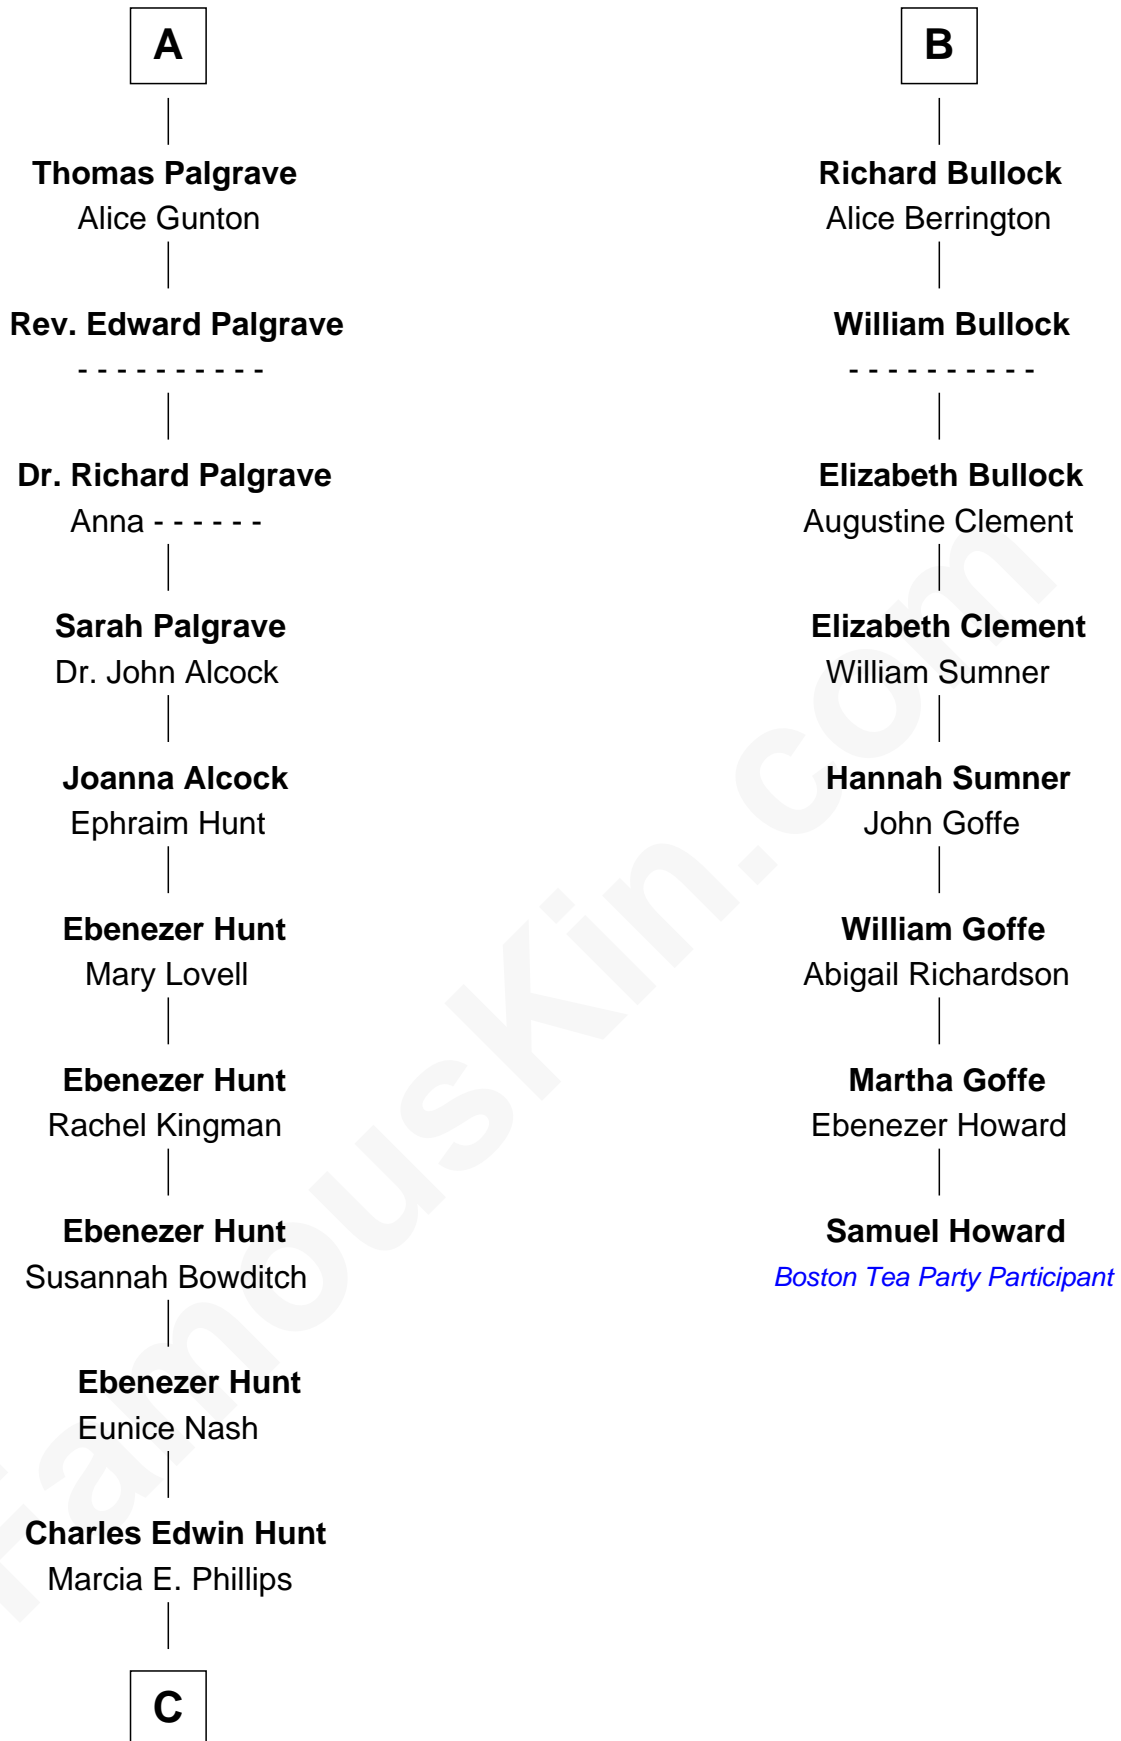

FamousKin.com Relationship Chart of

Linda Hunt

TV and Movie Actress

14th cousin 6 times removed of

Samuel Howard

Boston Tea Party Participant

Bartholomew de Badlesmere

Margaret de Clare

Elizabeth de Badlesmere

Sir William de Bohun

Elizabeth de Bohun

Sir Richard Fitzalan

Elizabeth Fitzalan

Sir Robert Goushill

Elizabeth Goushill

Sir Robert Wingfield

John de Vere

Aubrey de Vere

Alice FitzWalter

Sir Richard de Vere

Alice Sergeaux

Sir John de Vere

Elizabeth Howard

Joan de Vere

Sir William Norreys

Margaret Norreys

Gilbert Bullock

Thomas Bullock

Alice Kingsmill

B

C

—
Charles Phillips Hunt