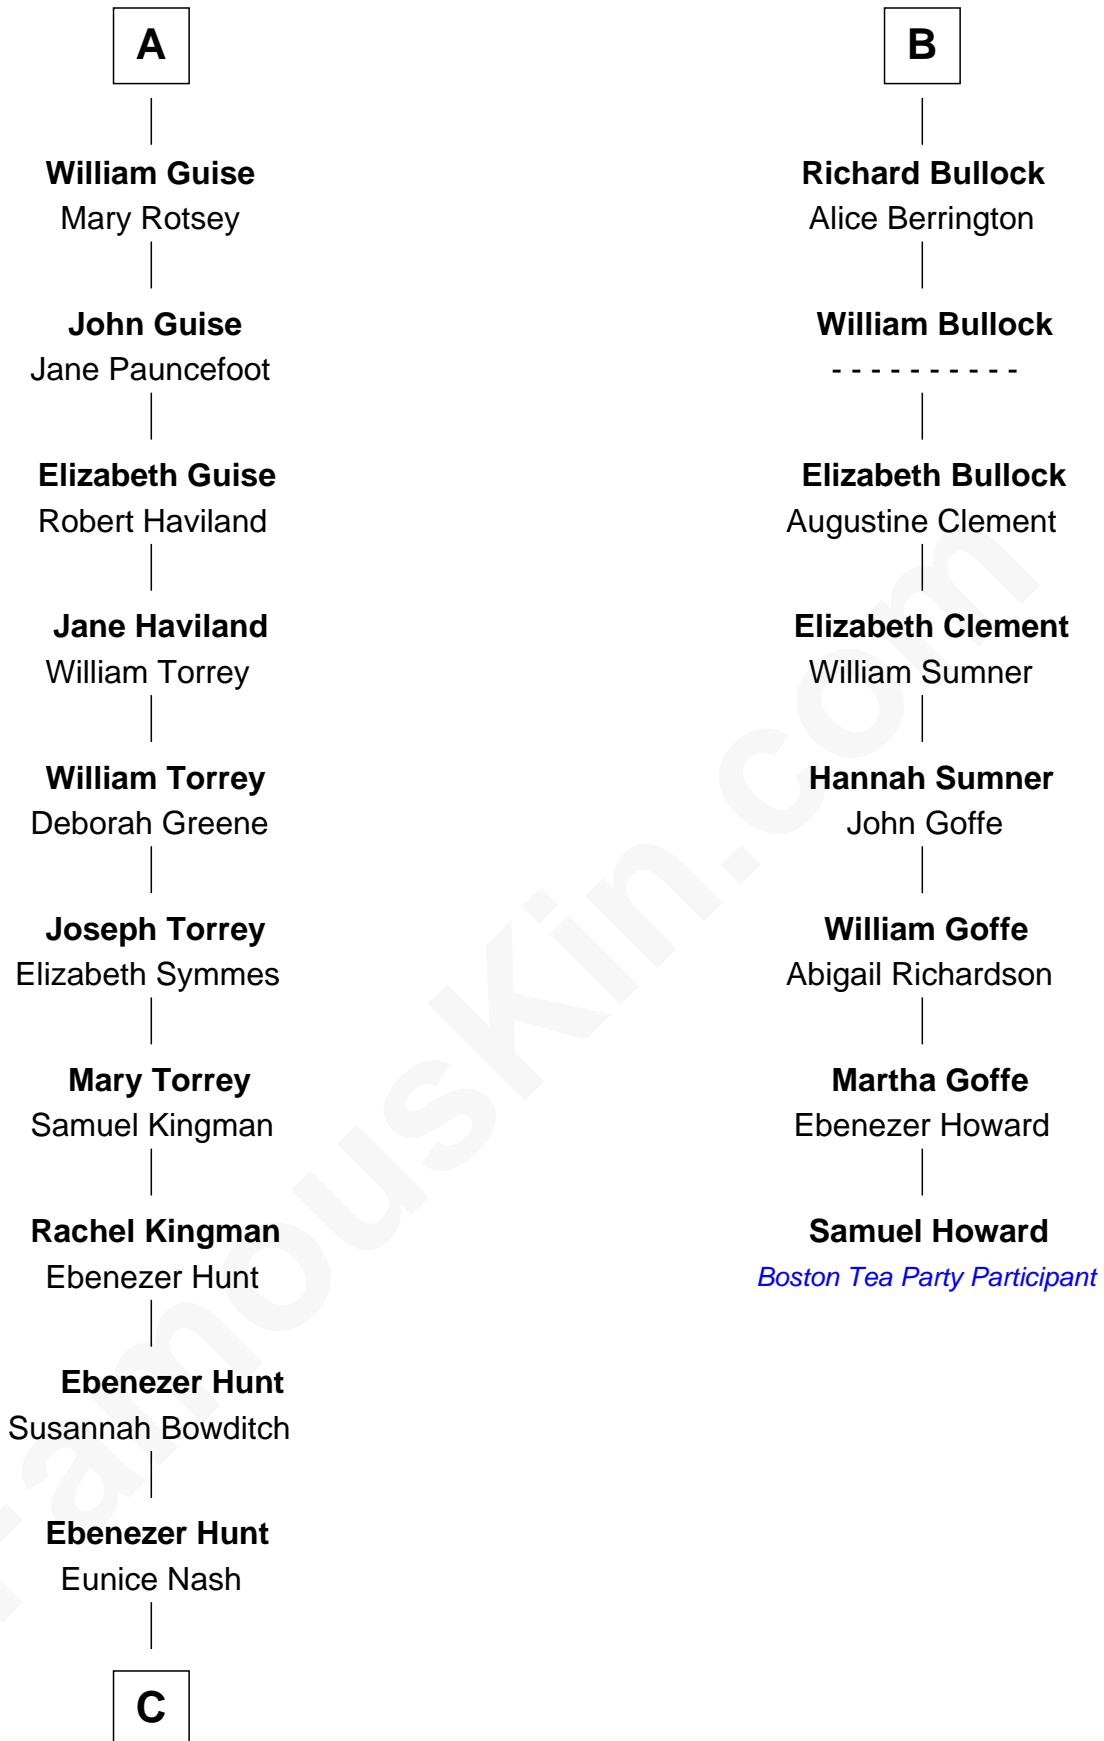

FamousKin.com Relationship Chart of

Linda Hunt

TV and Movie Actress

14th cousin 7 times removed of

Samuel Howard

Boston Tea Party Participant

C

—
Charles Edwin Hunt

Marcia E. Phillips

—
Charles Phillips Hunt

Ella Maria Read

—
Charles Edwin Hunt

Louise Phipps Davy

—
Raymond Davy Hunt

Elsie R. Doying

—
Linda Hunt