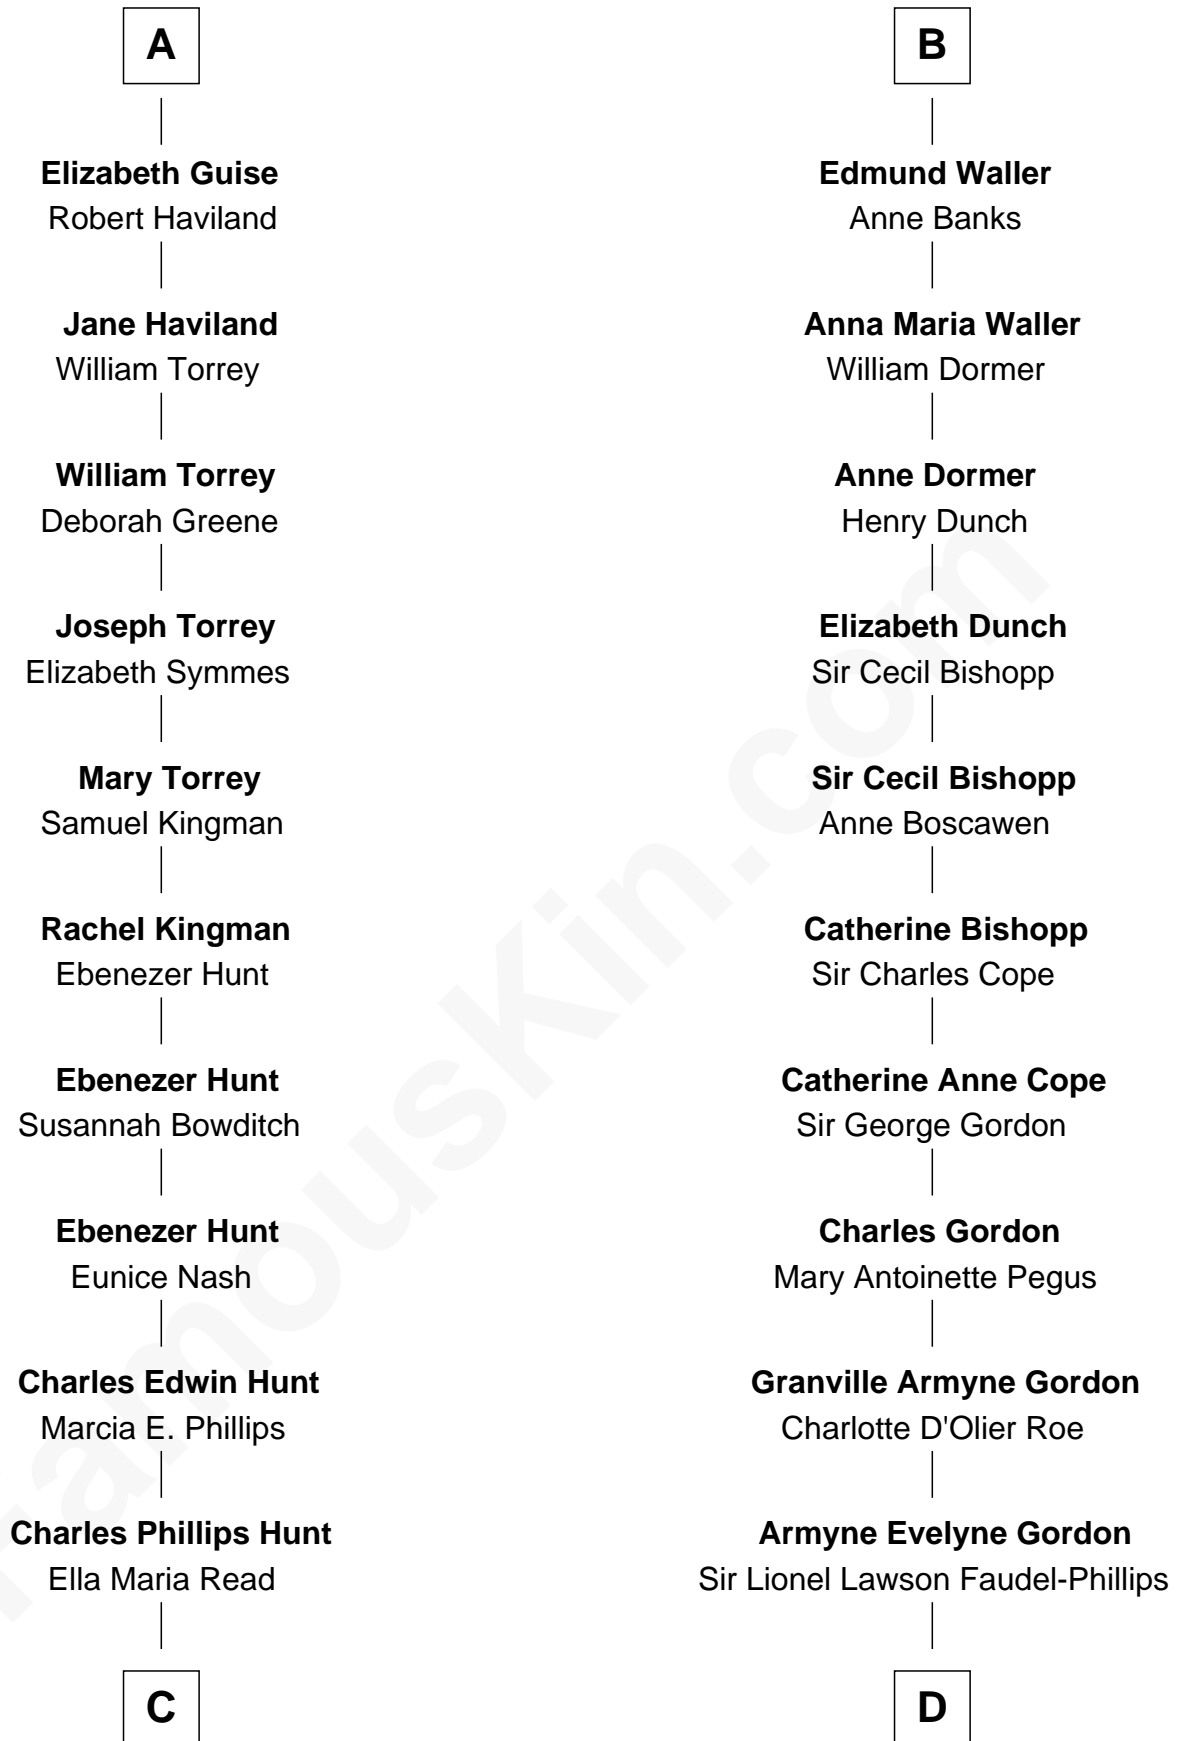

FamousKin.com Relationship Chart of

Linda Hunt

TV and Movie Actress

19th cousin 1 time removed of

Cara Delevingne

Fashion Model and Movie Actress

Sir Henry de Ferrers

Joan de Poynings