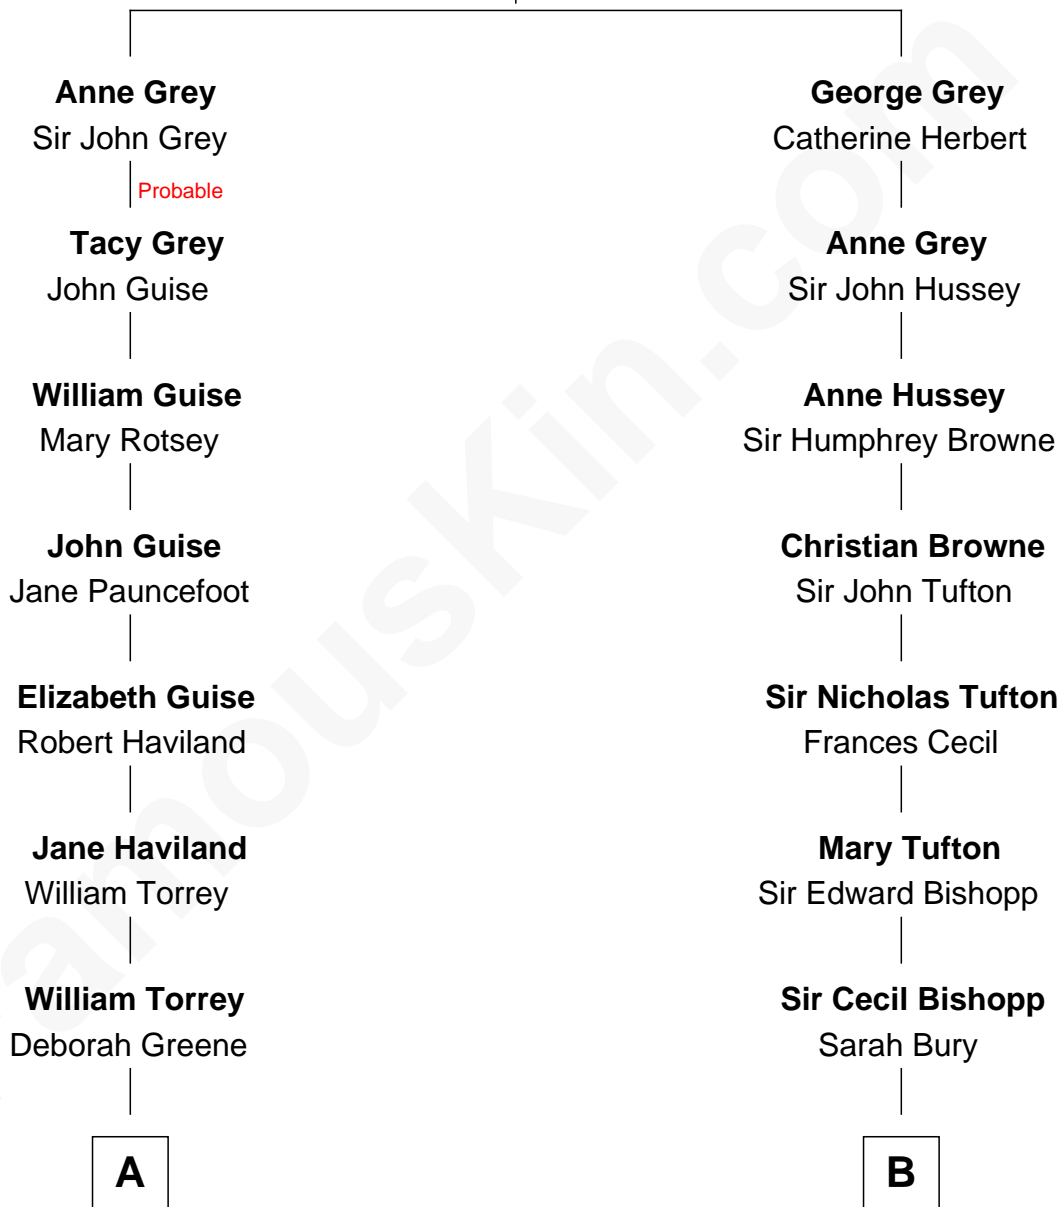

# FamousKin.com Relationship Chart of

**Linda Hunt**

*TV and Movie Actress*

16th cousin 1 time removed of

**Cara Delevingne**

*Fashion Model and Movie Actress*

**Sir Edmund Grey**

Katherine Percy

Linda Hunt photo by [RedCarpetReport](#) (CC BY-SA 2.0)

Cara Delevingne photo by [Gage Skidmore](#) (CC BY-SA 2.0)