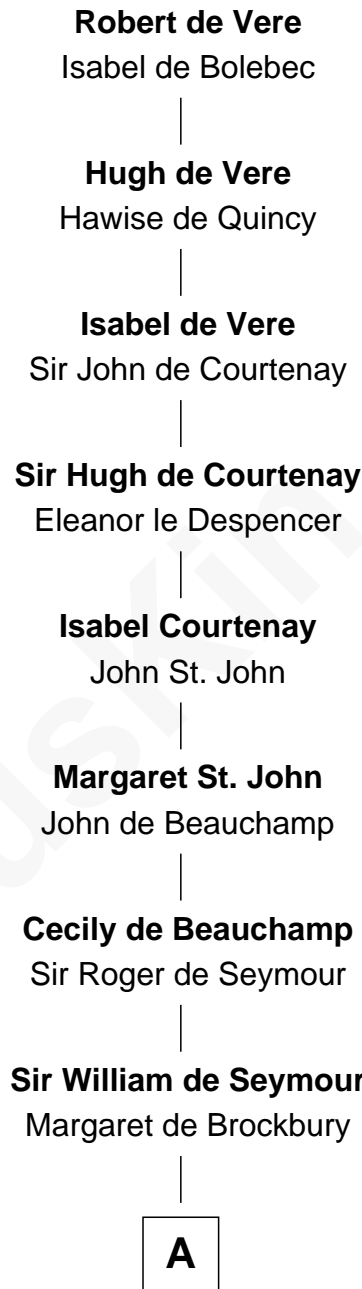

# FamousKin.com Relationship Chart of

**Linda Hunt**

*TV and Movie Actress*

24th Great-granddaughter of

**Robert de Vere**

*Magna Carta Surety*

**A**

**Sir Roger Seymour**

Maud Sturmy

**Sir John Seymour**

Isabel Williams

**Humphrey Seymour**

Elizabeth Winslow

**Eleanor Seymour**

John Ashfield

**Dorothy Ashfield**

Richard Pouncefoot

**Jane Pouncefoot**

John Guise

**Elizabeth Guise**

Robert Haviland

**Jane Haviland**

William Torrey

**William Torrey**

Deborah Greene

**Joseph Torrey**

Elizabeth Symmes

**B**

**B**

**Mary Torrey**

Samuel Kingman

**Rachel Kingman**