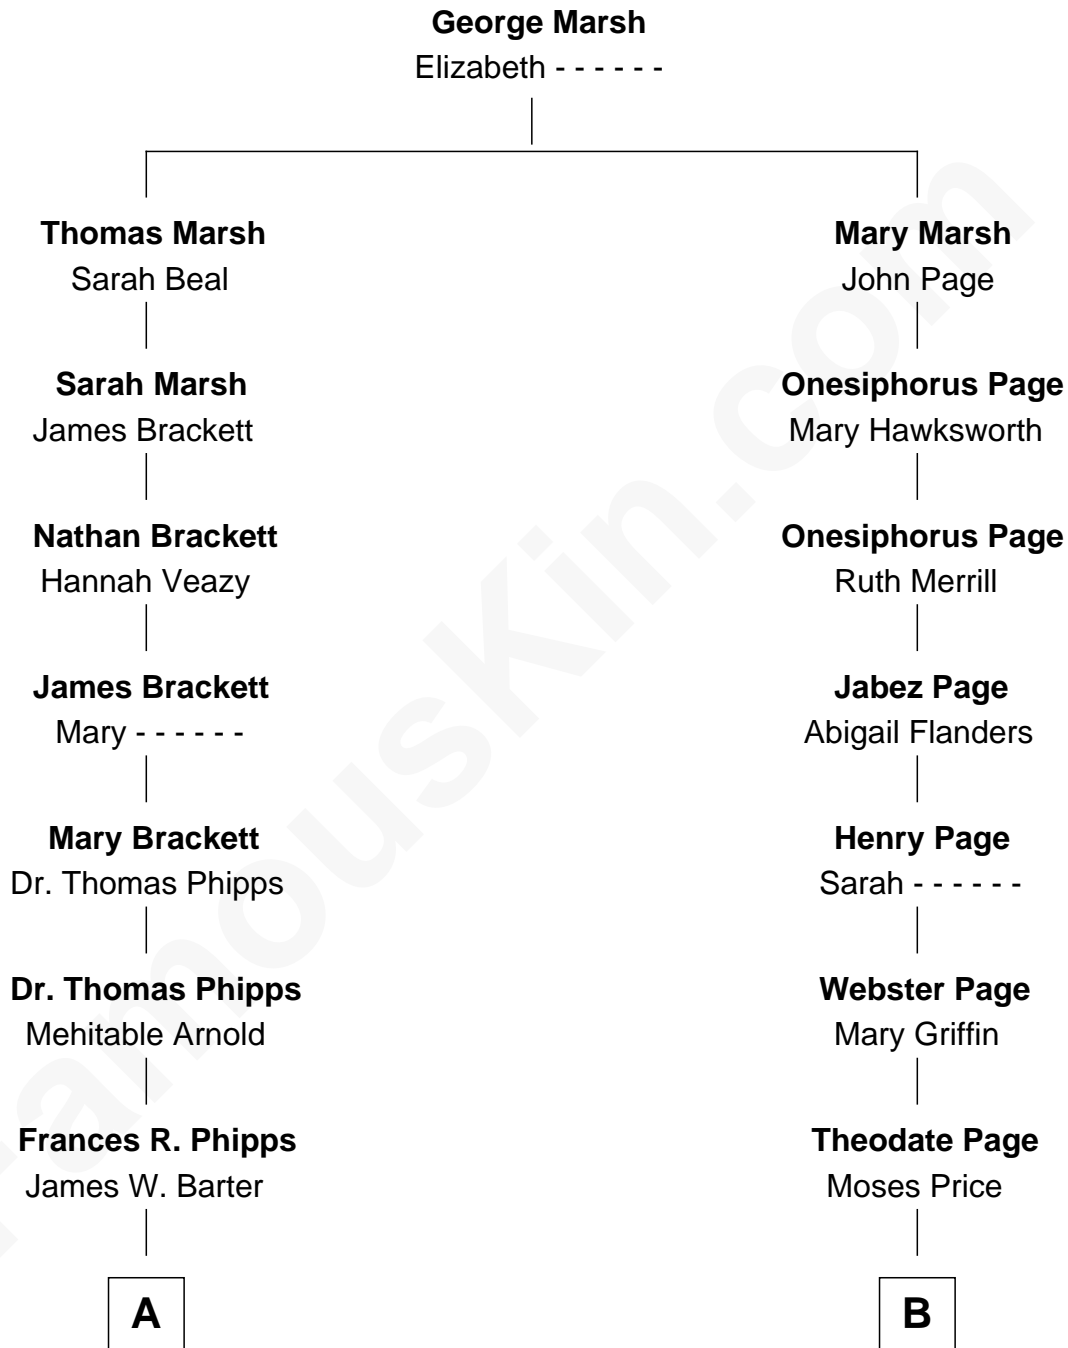

FamousKin.com Relationship Chart of

Linda Hunt

TV and Movie Actress

8th cousin 2 times removed of

Dr. H. H. Holmes

Serial Killer aka "Devil in the White City"

A

Helen F. Barter
Manning Charles Davy

Louise Phipps Davy
Charles Edwin Hunt

Raymond Davy Hunt
Elsie R. Doying

Linda Hunt
TV and Movie Actress

B

Theodate Page Price
Levi Horton Mudgett

Dr. H. H. Holmes
Serial Killer Dr. H. H. Holmes

FamousKin.com