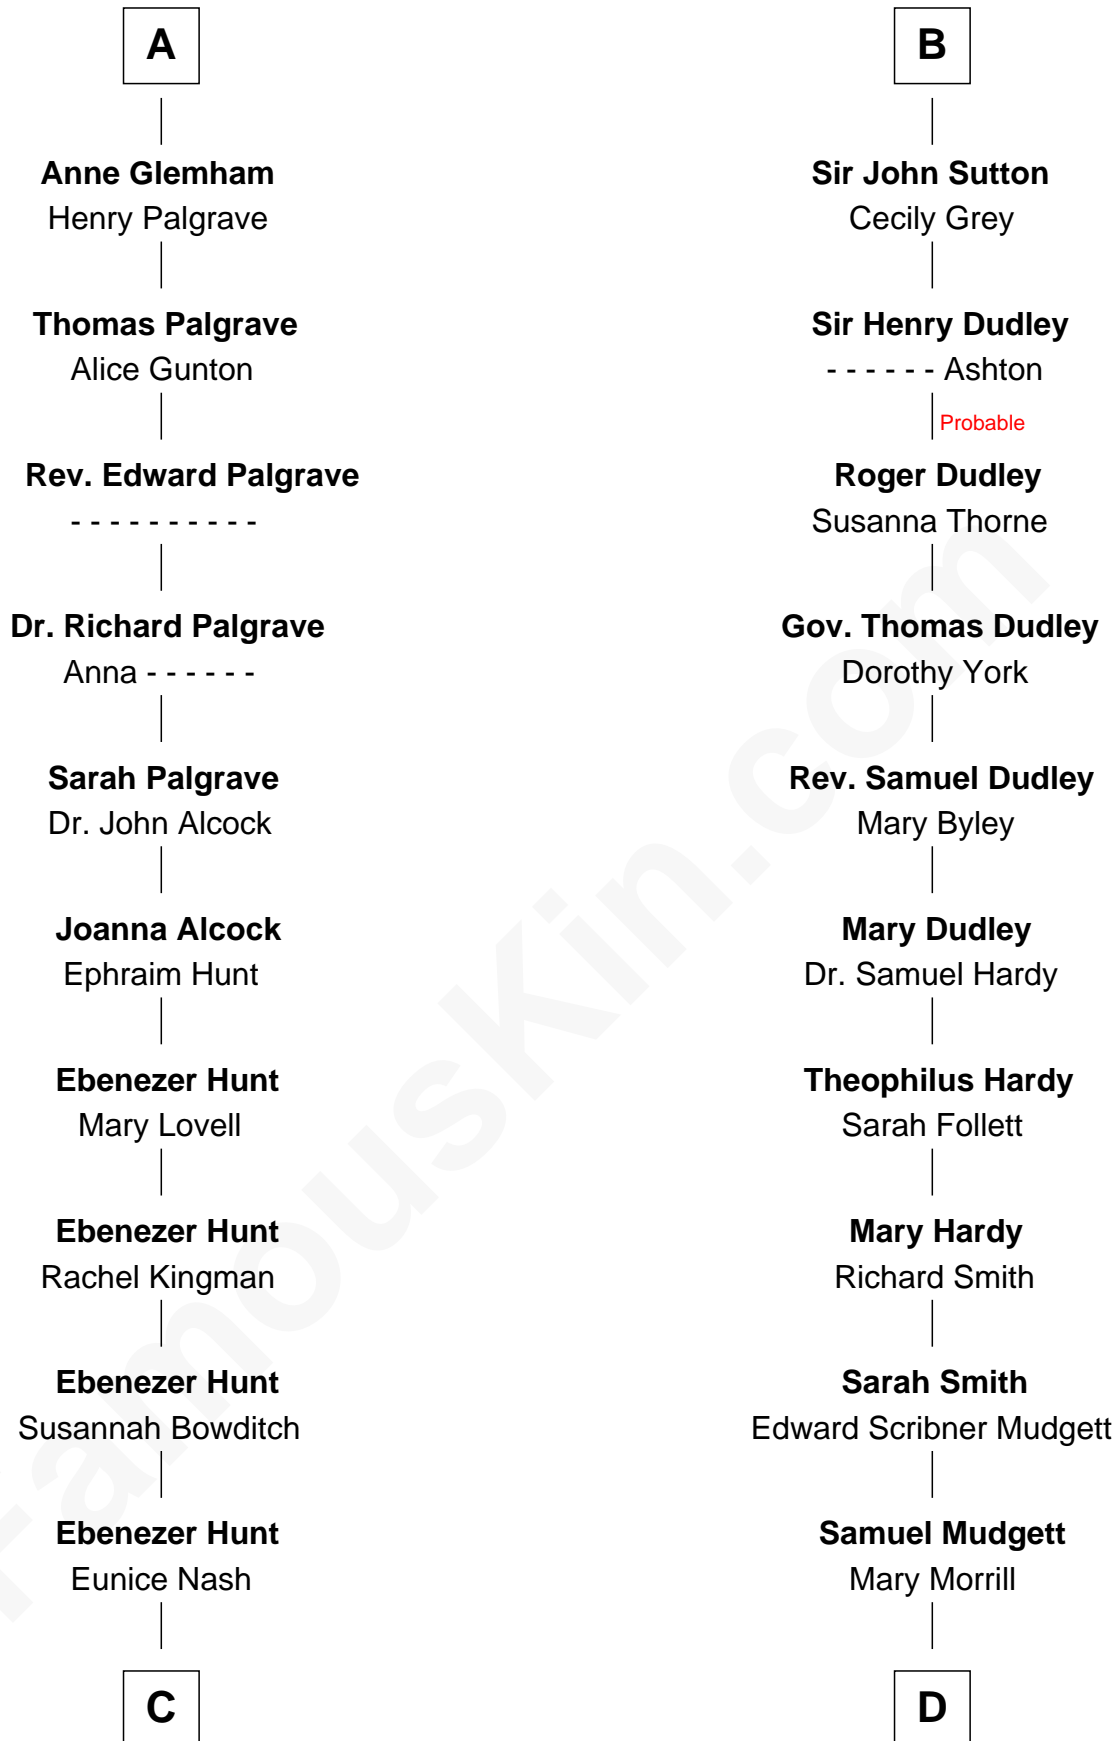

FamousKin.com Relationship Chart of

Linda Hunt

TV and Movie Actress

19th cousin 2 times removed of

Dr. H. H. Holmes

Serial Killer aka "Devil in the White City"

C

Charles Edwin Hunt

Marcia E. Phillips

Charles Phillips Hunt

Ella Maria Read

Charles Edwin Hunt

Louise Phipps Davy

Raymond Davy Hunt

Elsie R. Doying

Linda Hunt

TV and Movie Actress

D

Scribner Mudgett

Nancy Prescott

Levi Horton Mudgett

Theodate Page Price

Dr. H. H. Holmes

Serial Killer Dr. H. H. Holmes