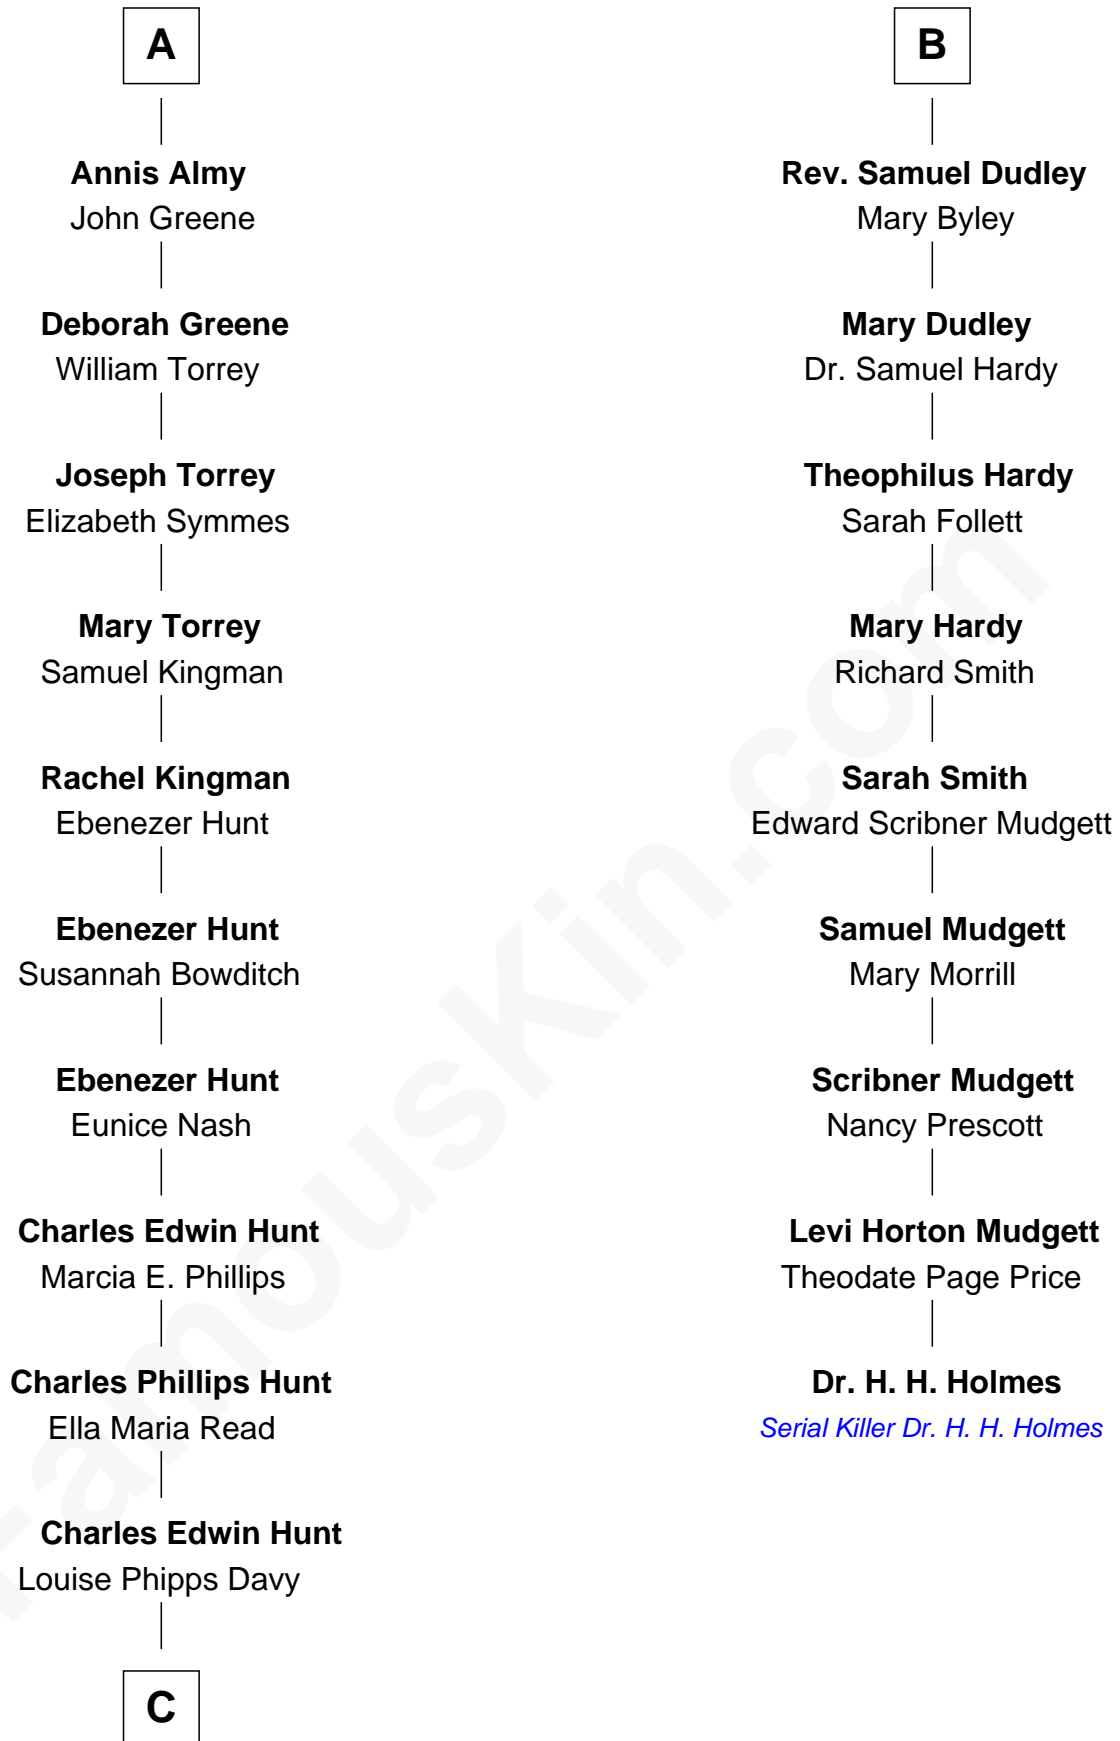

FamousKin.com Relationship Chart of

Linda Hunt

TV and Movie Actress

15th cousin 3 times removed of

Dr. H. H. Holmes

Serial Killer aka "Devil in the White City"

C

—
Raymond Davy Hunt