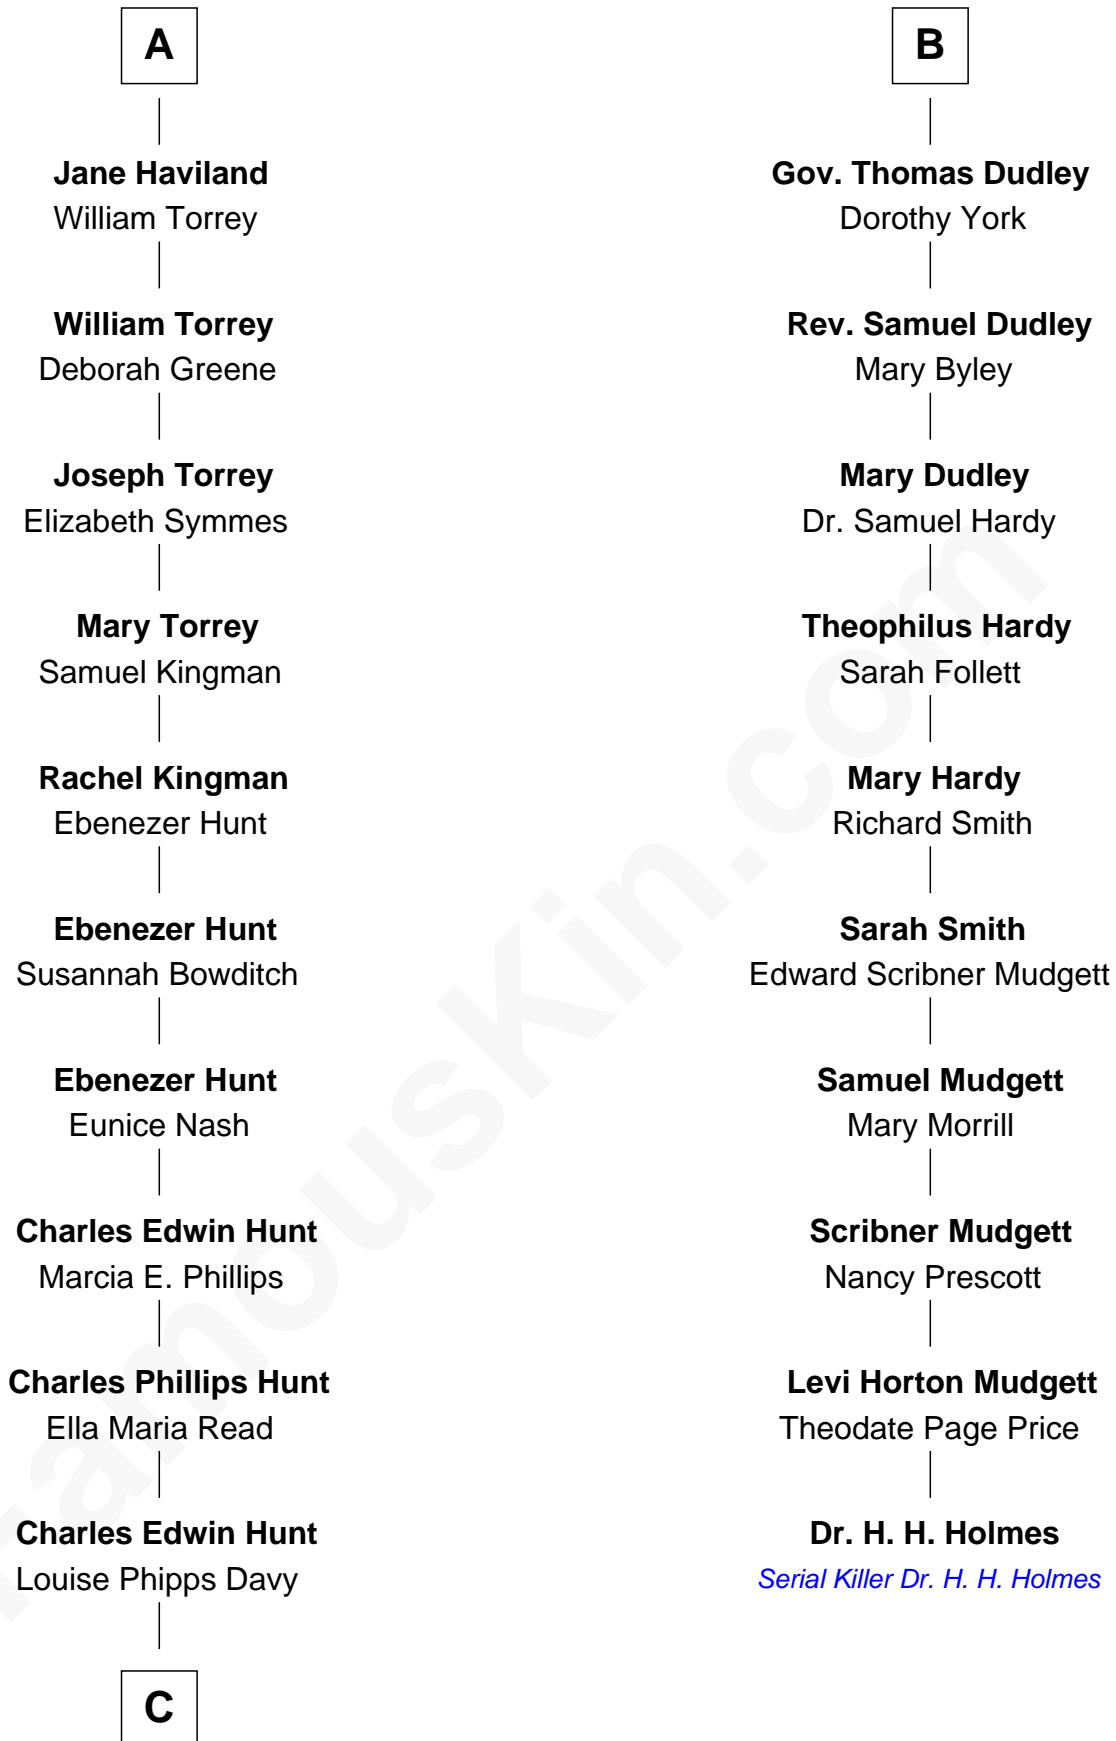

FamousKin.com Relationship Chart of

Linda Hunt

TV and Movie Actress

16th cousin 2 times removed of

Dr. H. H. Holmes

Serial Killer aka "Devil in the White City"

C

—
Raymond Davy Hunt