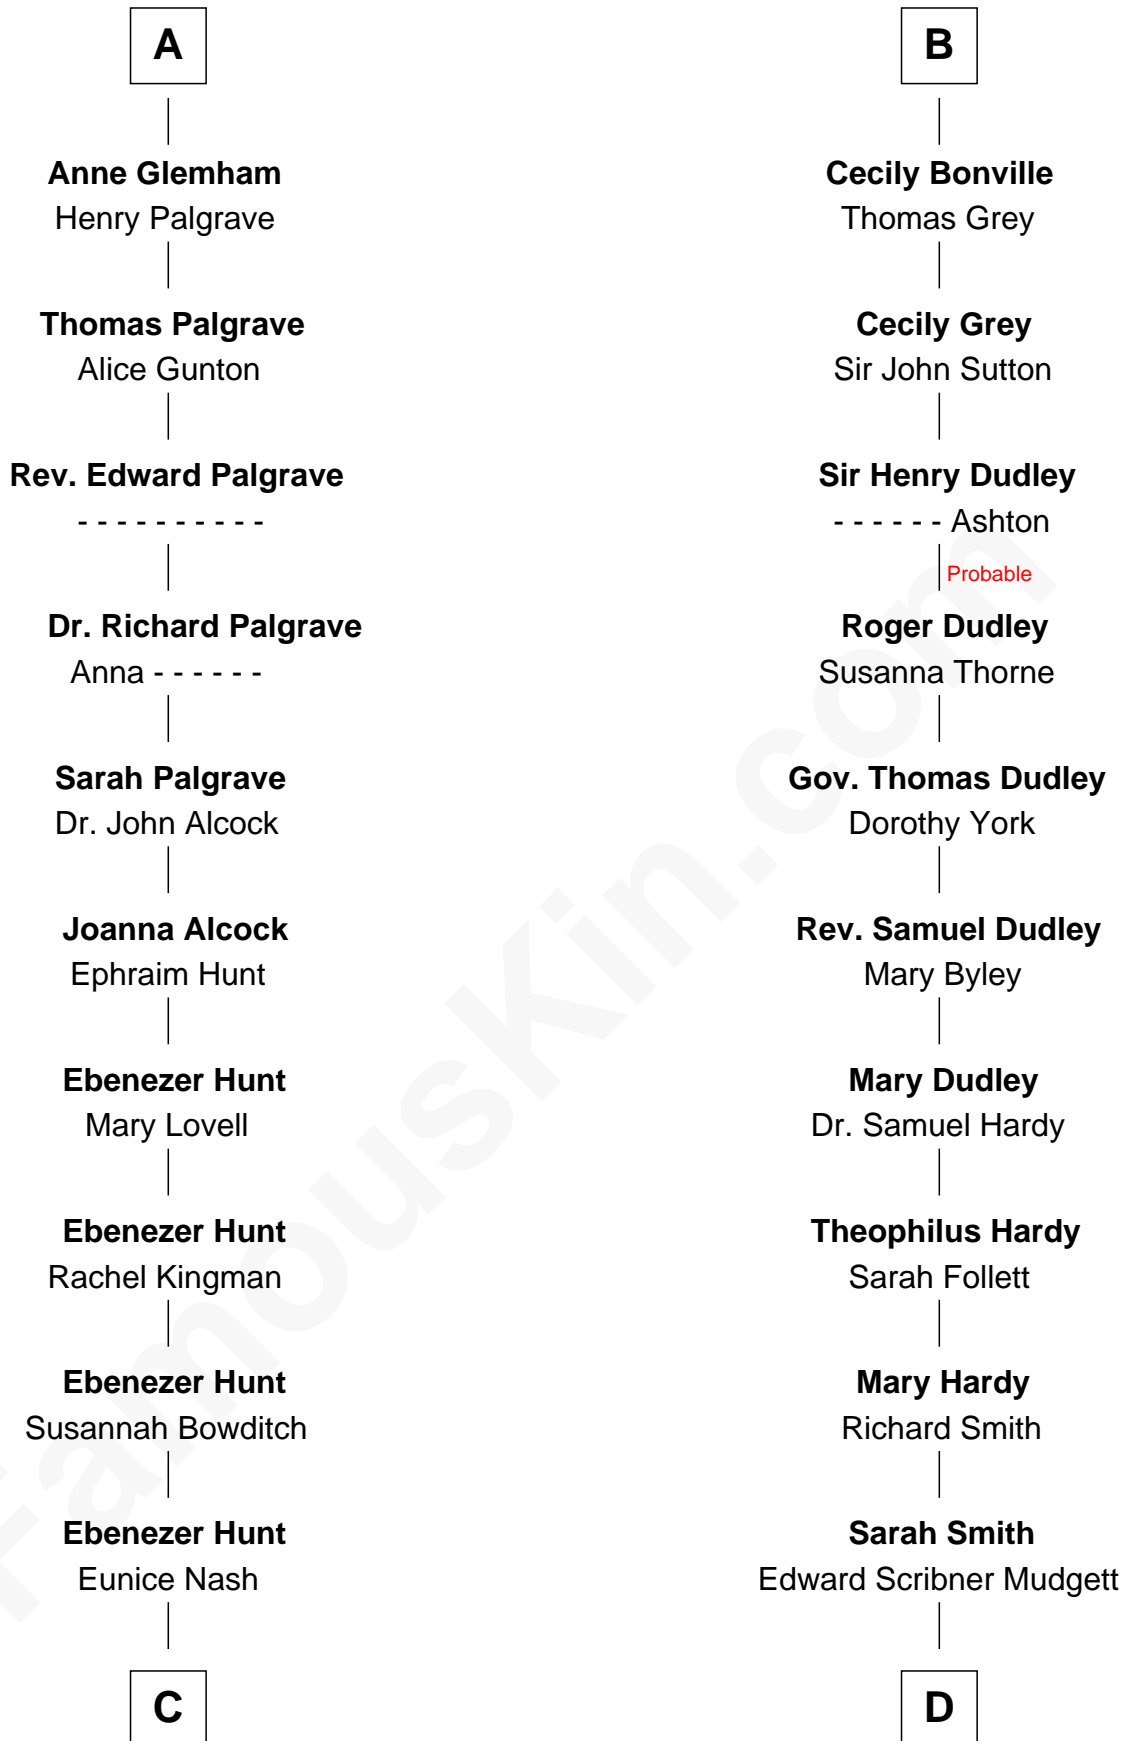

FamousKin.com Relationship Chart of

Linda Hunt

TV and Movie Actress

20th cousin 1 time removed of

Dr. H. H. Holmes

Serial Killer aka "Devil in the White City"

Thomas de Clare
Juliana FitzMaurice

Margaret de Clare
Bartholomew de Badlesmere

Elizabeth de Badlesmere
Sir William de Bohun

Elizabeth de Bohun
Sir Richard Fitzalan

Elizabeth Fitzalan
Sir Robert Goushill

Elizabeth Goushill
Sir Robert Wingfield

Elizabeth Wingfield
Sir William Brandon

Eleanor Brandon
John Glemham

A

Margaret de Clare
Bartholomew de Badlesmere

Margery de Badlesmere
Sir William de Ros

Thomas de Ros
Beatrice de Stafford

Margaret de Ros
Sir Reynold Grey

Margaret Grey
Sir William Bonville

William Bonville
Elizabeth Harington

William Bonville
Katherine Neville

B

C

Charles Edwin Hunt

Marcia E. Phillips

Charles Phillips Hunt

Ella Maria Read

Charles Edwin Hunt