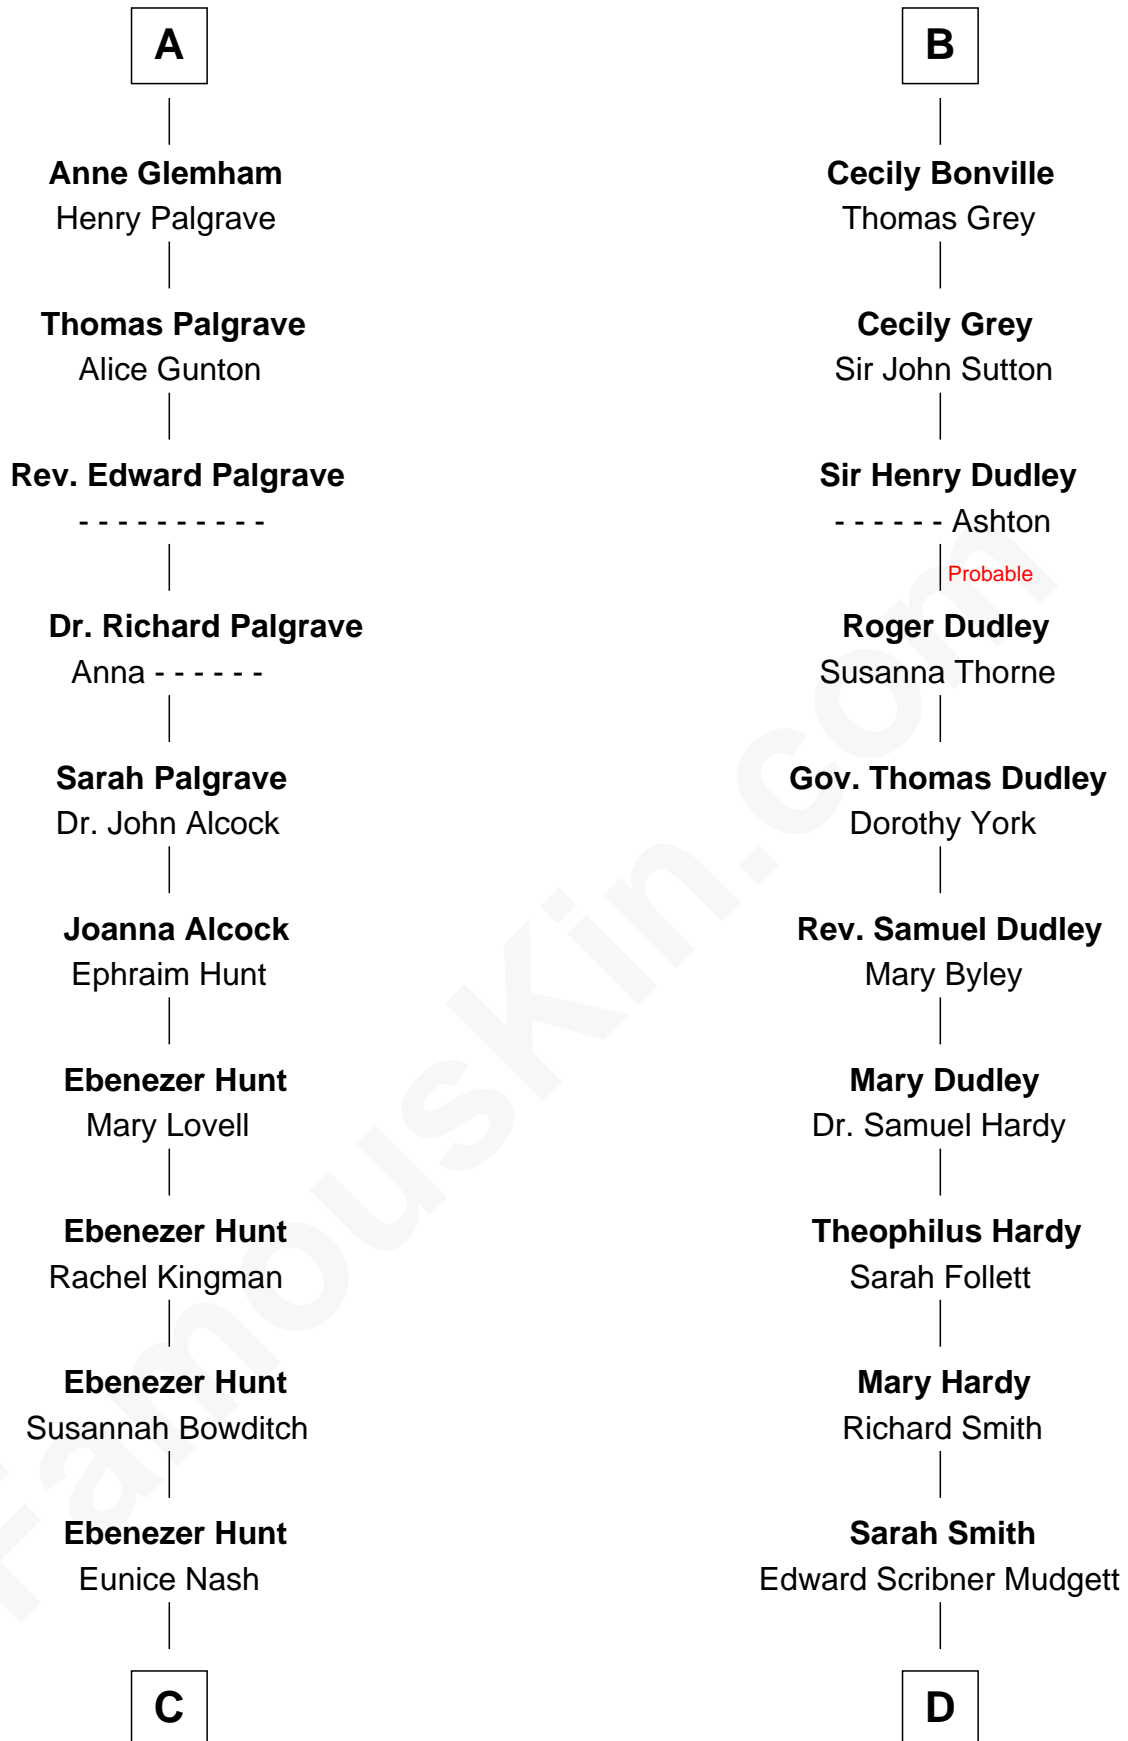

FamousKin.com Relationship Chart of

Linda Hunt

TV and Movie Actress

20th cousin 1 time removed of

Dr. H. H. Holmes

Serial Killer aka "Devil in the White City"

Gunselm de Badlesmere

Bartholomew de Badlesmere

Sir Robert Wingfield

Elizabeth Wingfield

Sir William Brandon

Eleanor Brandon

John Glemham

A

Bartholomew de Badlesmere

Margaret de Clare

Margery de Badlesmere

Sir William de Ros

Thomas de Ros

Beatrice de Stafford

Margaret de Ros

Sir Reynold Grey

Margaret Grey

Sir William Bonville

William Bonville

Elizabeth Harington

William Bonville

Katherine Neville

B

C

Charles Edwin Hunt

Marcia E. Phillips