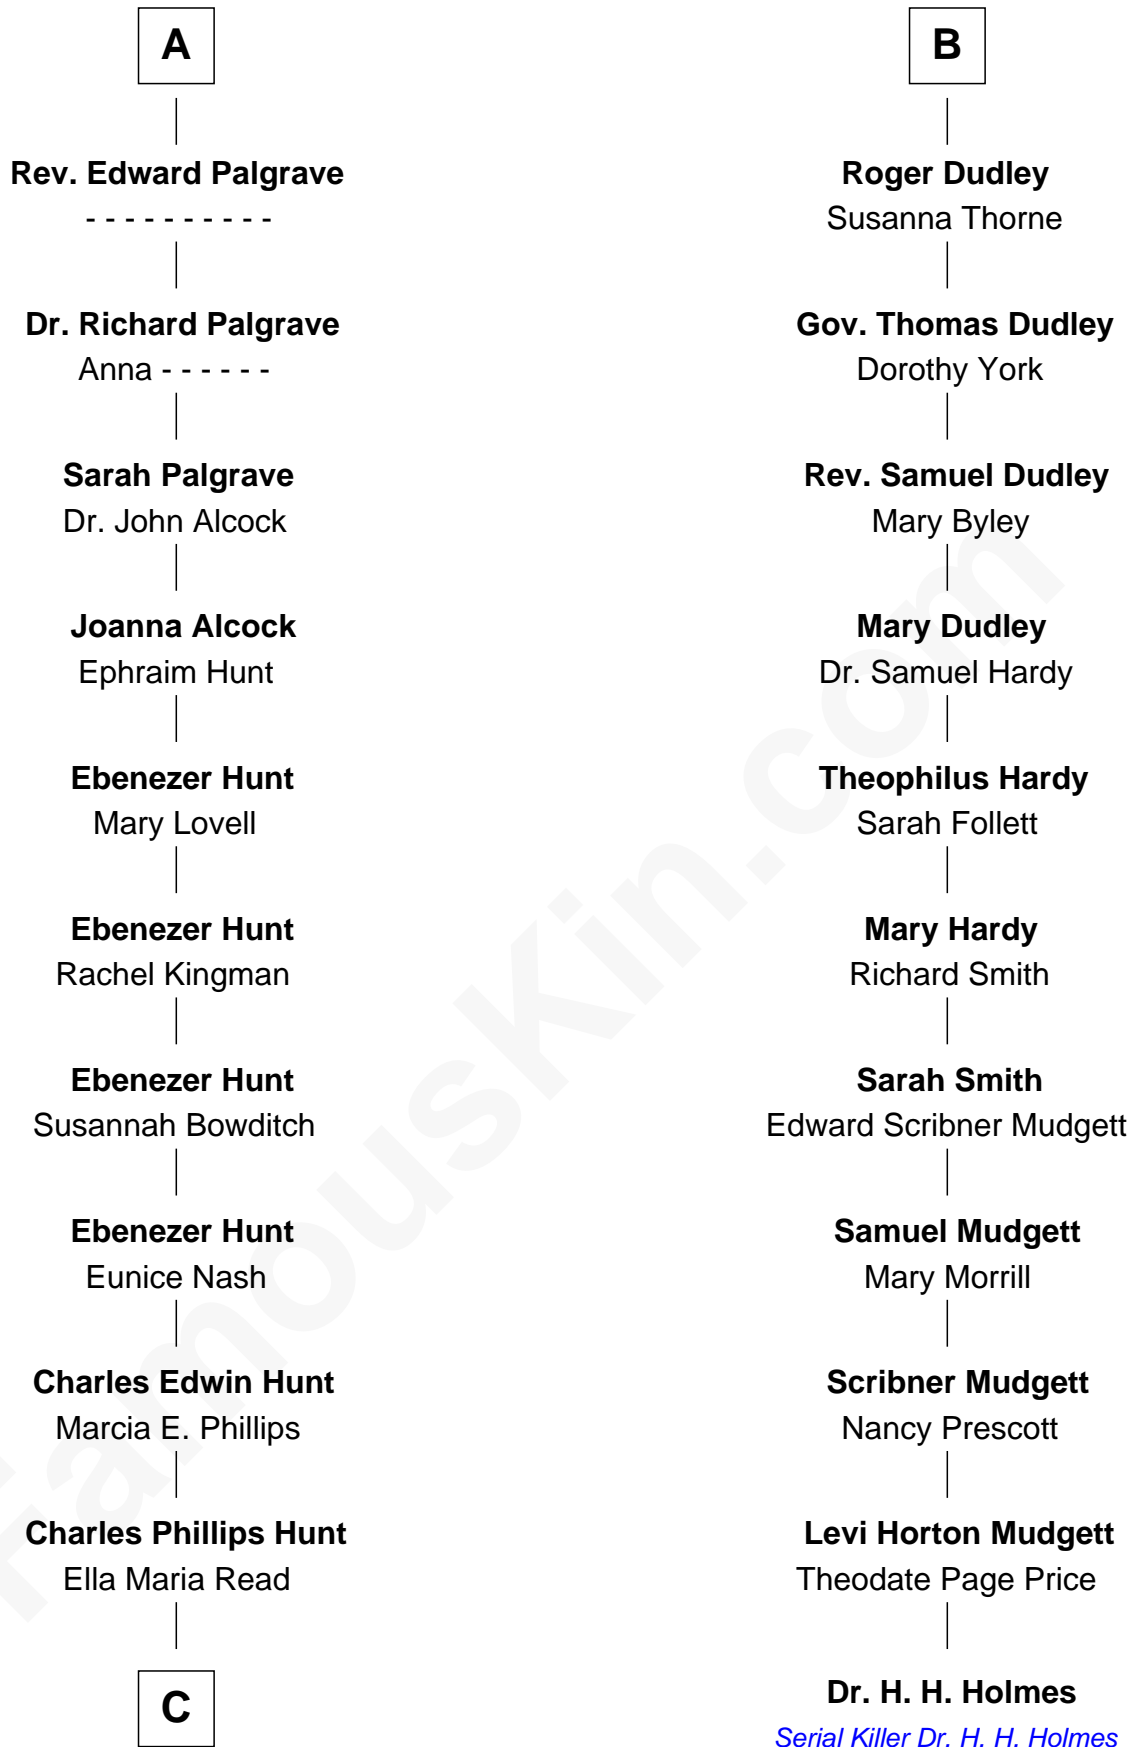

FamousKin.com Relationship Chart of

Linda Hunt

TV and Movie Actress

17th cousin 2 times removed of

Dr. H. H. Holmes

Serial Killer aka "Devil in the White City"

C

Charles Edwin Hunt