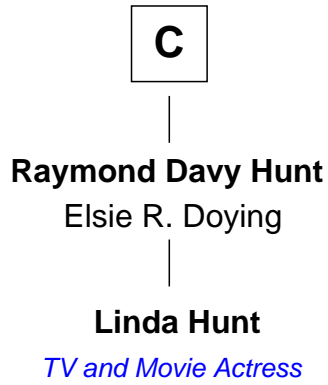

FamousKin.com Relationship Chart of

Linda Hunt

TV and Movie Actress

15th cousin 3 times removed of

Dr. H. H. Holmes

Serial Killer aka "Devil in the White City"

Sir Ralph Neville

Joan Beaufort

Sir Henry Dudley

----- Ashton

Probable

Roger Dudley

Susanna Thorne

Gov. Thomas Dudley

Dorothy York

B