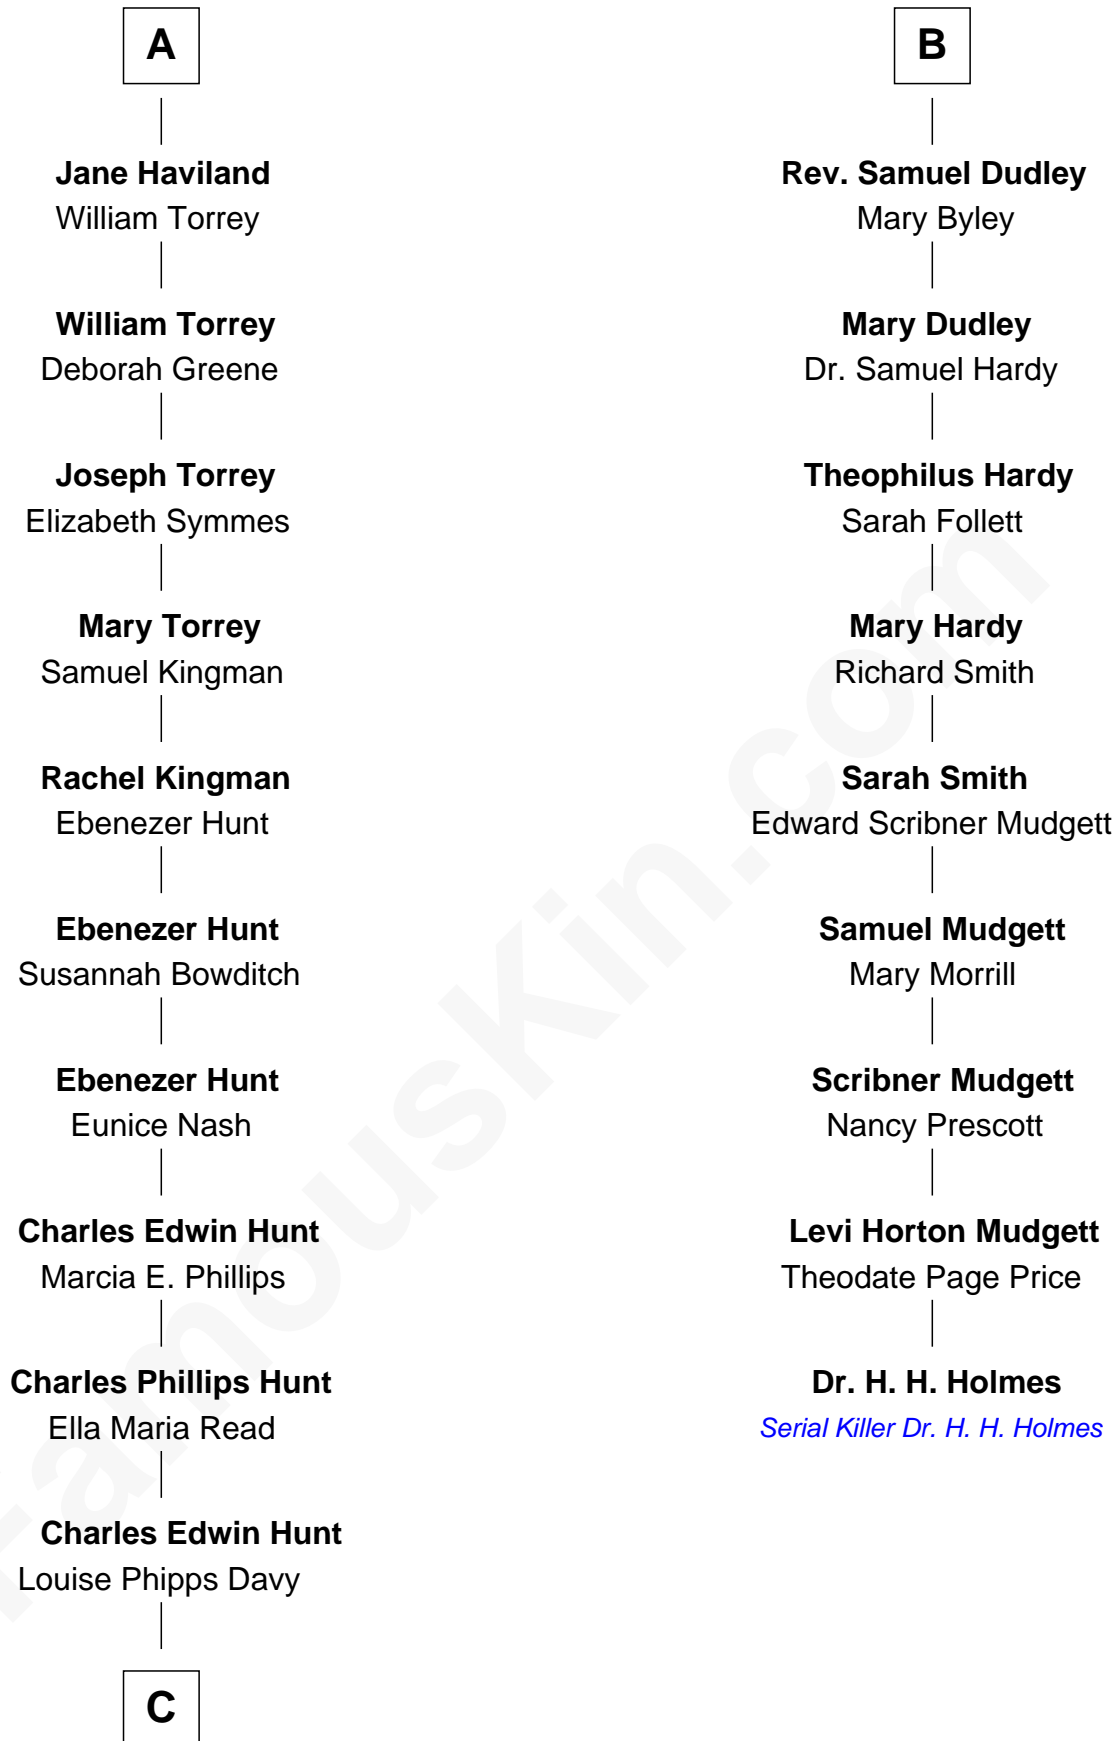

FamousKin.com Relationship Chart of

Linda Hunt

TV and Movie Actress

15th cousin 3 times removed of

Dr. H. H. Holmes

Serial Killer aka "Devil in the White City"

Sir Ralph Neville

Joan Beaufort

Katherine Neville

Sir Thomas Strangeways

Joan Strangeways

Sir William Willoughby

Cecily Willoughby

Sir Edward Sutton

Sir John Sutton

Cecily Grey

Sir Henry Dudley

----- Ashton

Probable

Roger Dudley

Susanna Thorne

Gov. Thomas Dudley

Dorothy York

B