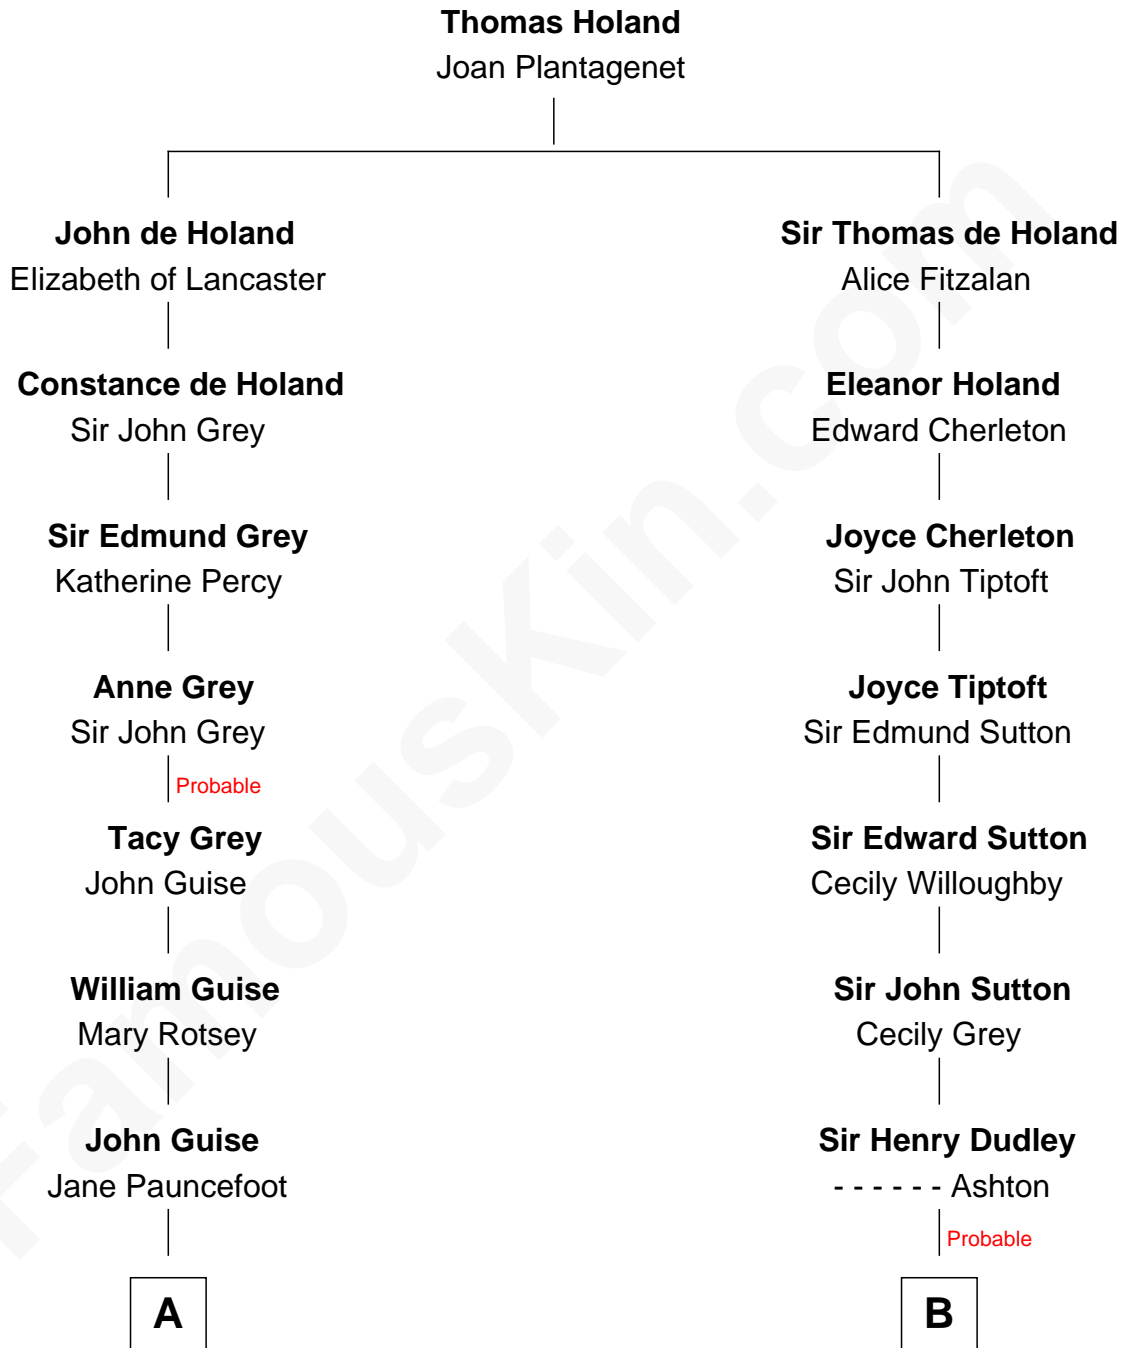

# FamousKin.com Relationship Chart of

**Linda Hunt**

*TV and Movie Actress*

17th cousin 2 times removed of

**Dr. H. H. Holmes**

*Serial Killer aka "Devil in the White City"*

**C**

**Charles Edwin Hunt**

Louise Phipps Davy

**Raymond Davy Hunt**

Elsie R. Doying

**Linda Hunt**

*TV and Movie Actress*

FamousKin.com