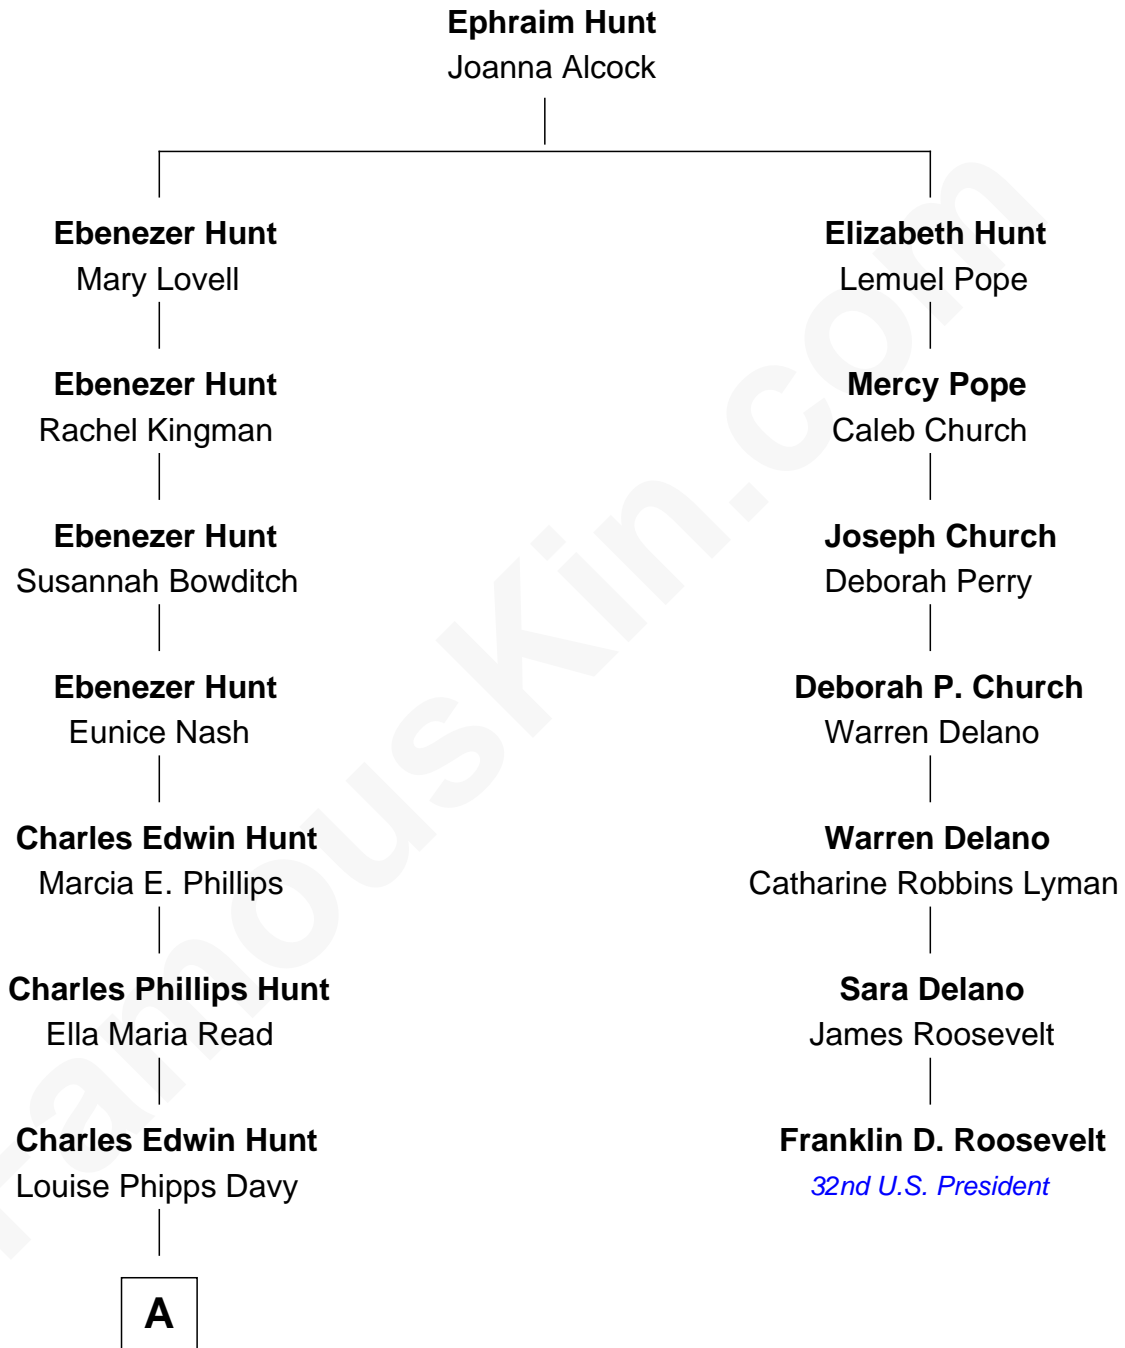

FamousKin.com Relationship Chart of

Linda Hunt

TV and Movie Actress

6th cousin 2 times removed of

Franklin D. Roosevelt

32nd U.S. President

A

—
Raymond Davy Hunt