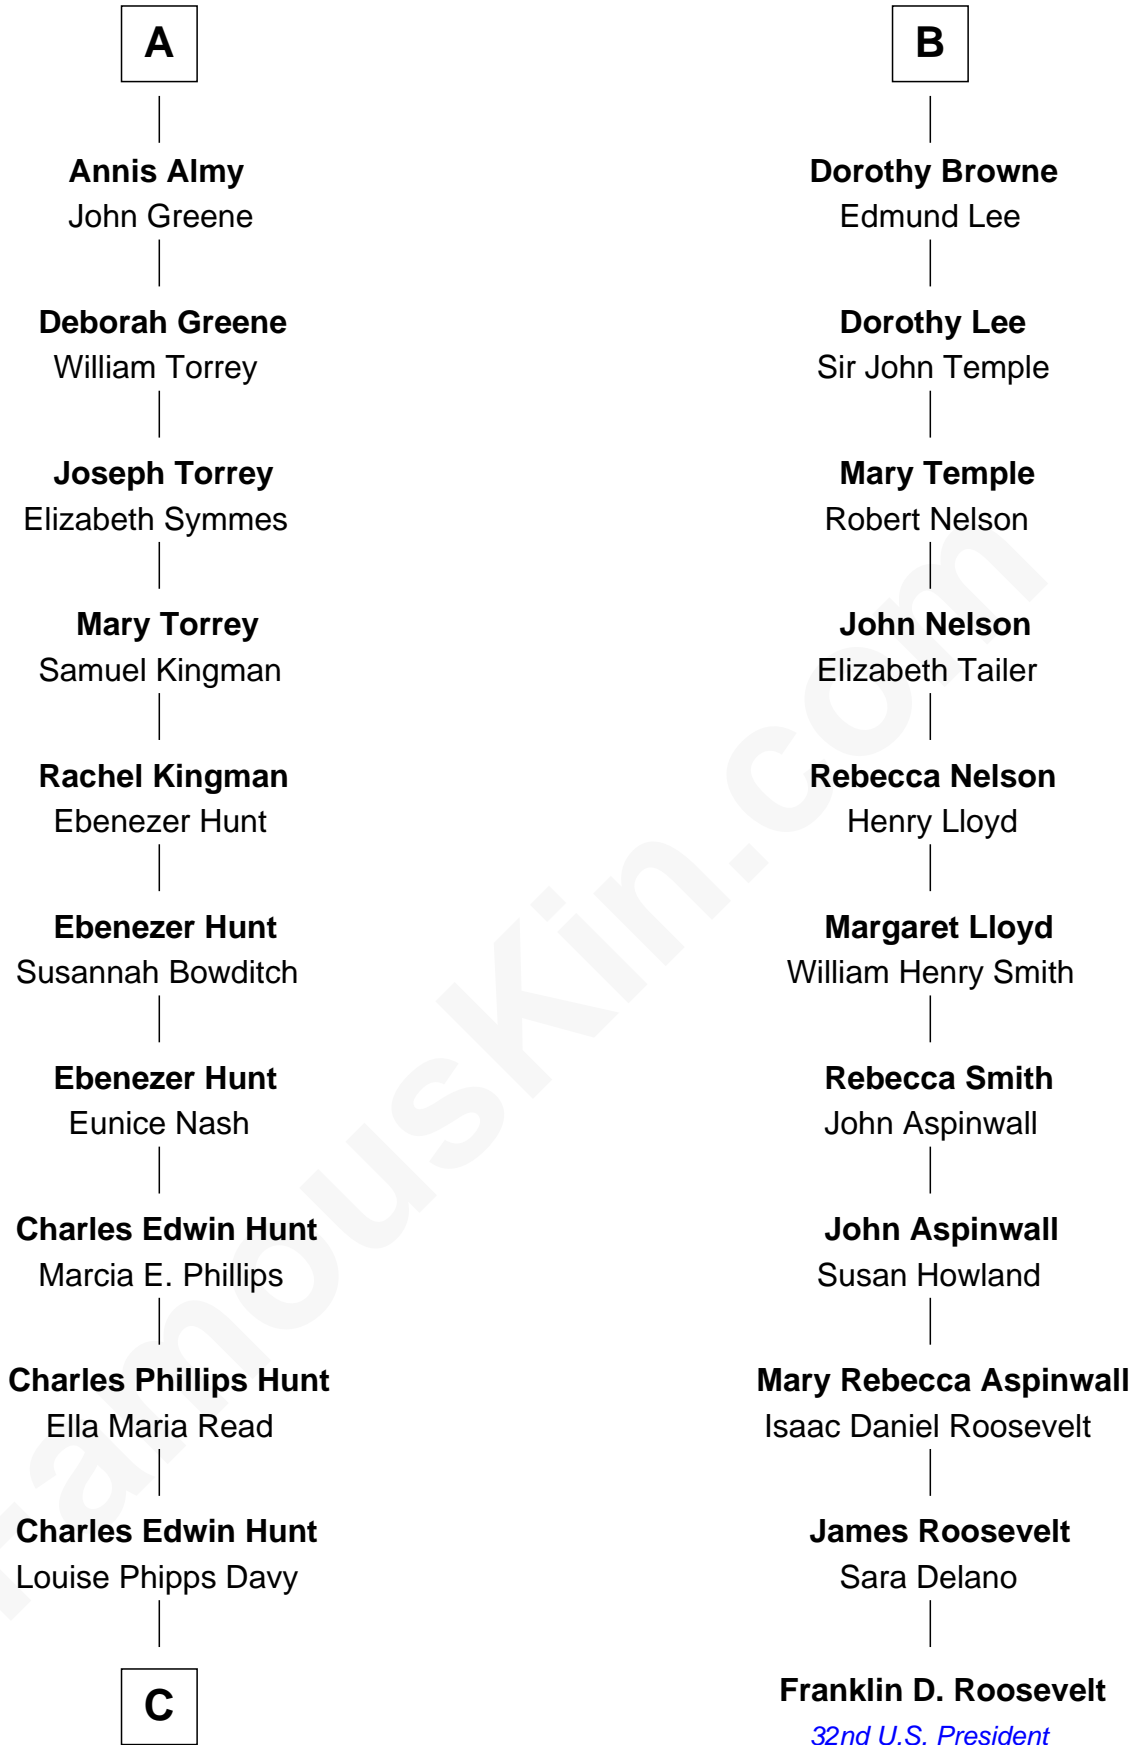

FamousKin.com Relationship Chart of

Linda Hunt

TV and Movie Actress

17th cousin 1 time removed of

Franklin D. Roosevelt

32nd U.S. President

Richard Woodville

Joan Bedlisgate

C

—
Raymond Davy Hunt

Elsie R. Doying

—
Linda Hunt

TV and Movie Actress

FamousKin.com