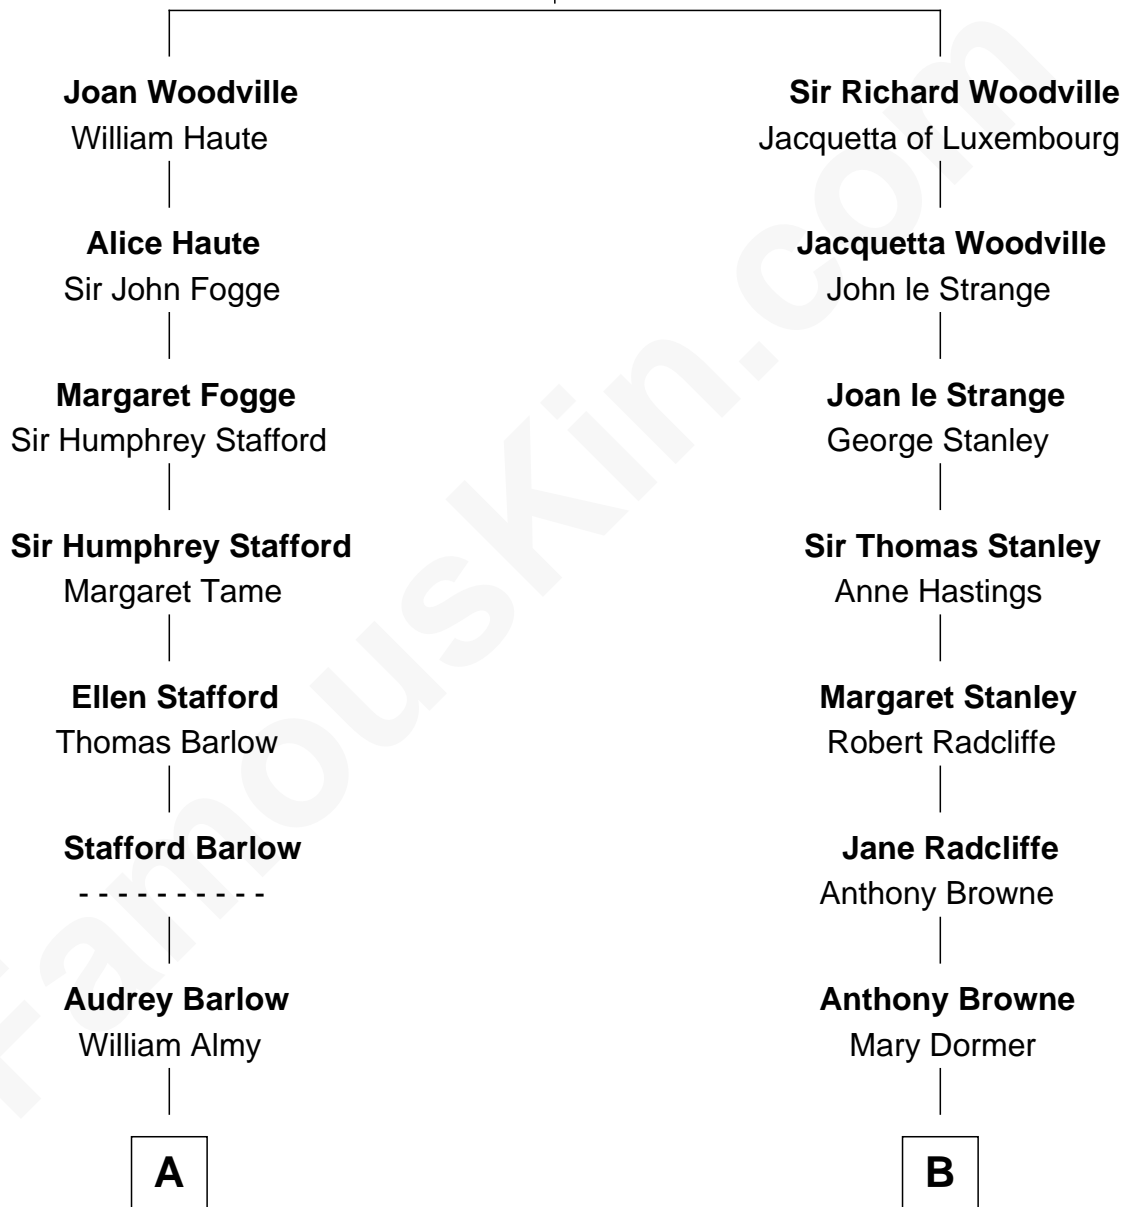

FamousKin.com Relationship Chart of

Linda Hunt

TV and Movie Actress

17th cousin 1 time removed of

Franklin D. Roosevelt

32nd U.S. President

Richard Woodville

Joan Bedlisgate

C

—
Raymond Davy Hunt

Elsie R. Doying

—
Linda Hunt

TV and Movie Actress

FamousKin.com