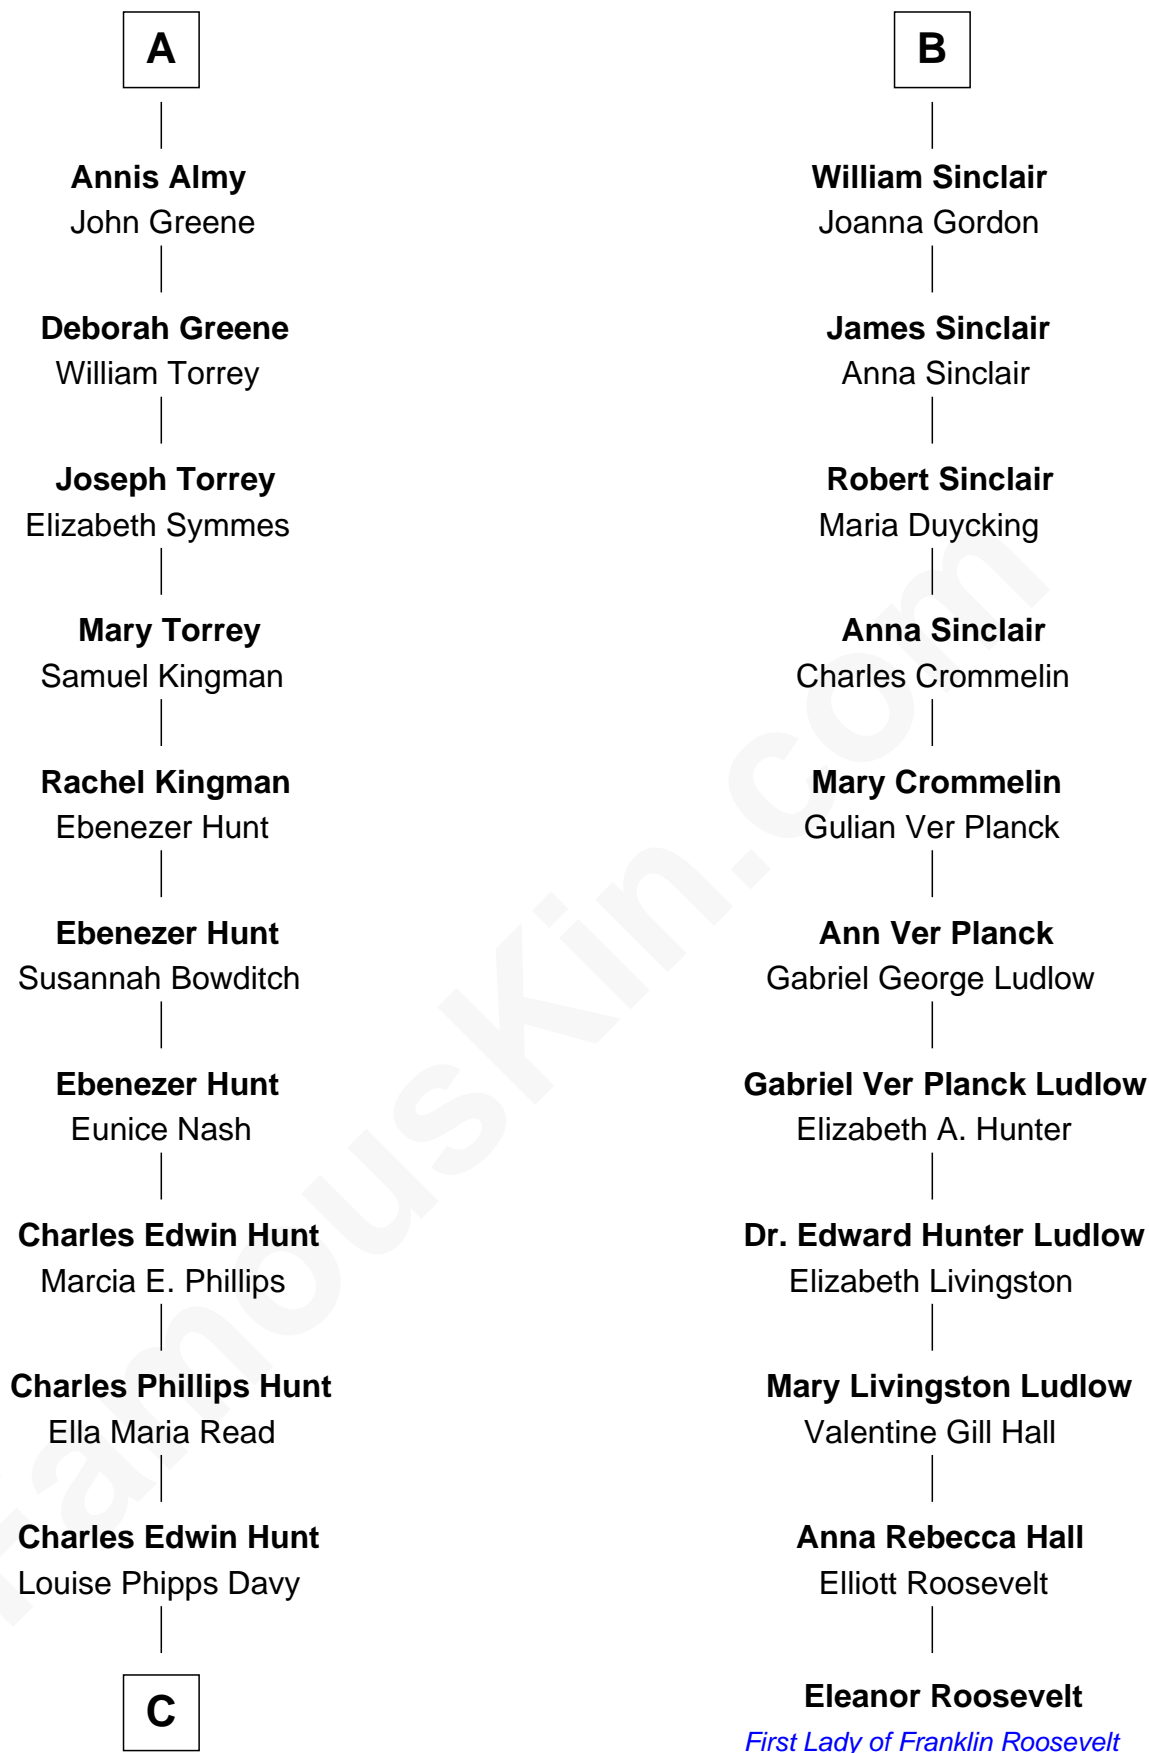

FamousKin.com Relationship Chart of

Linda Hunt

TV and Movie Actress

17th cousin 1 time removed of

Eleanor Roosevelt

First Lady of President Franklin D. Roosevelt

Richard Woodville

Joan Bedlisgate

C

—
Raymond Davy Hunt

Elsie R. Doying

—
Linda Hunt

TV and Movie Actress

FamousKin.com