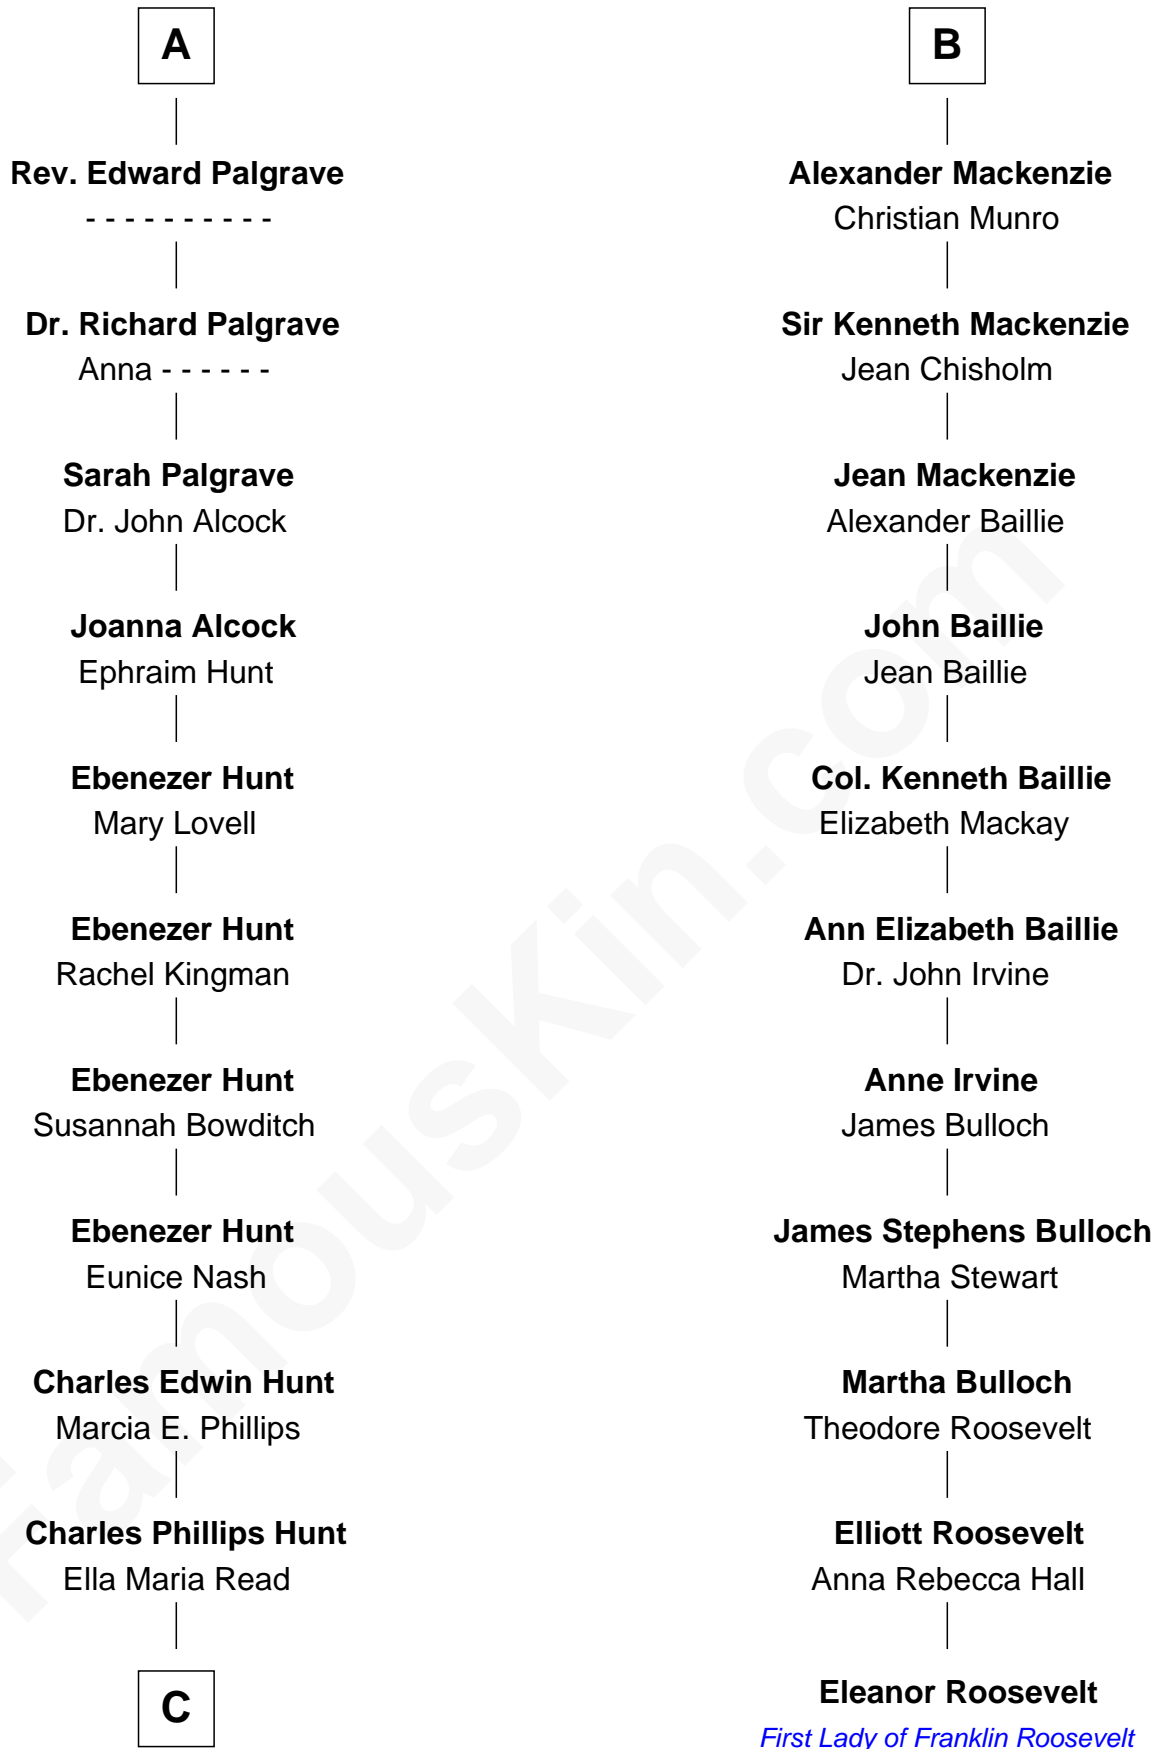

FamousKin.com Relationship Chart of

Linda Hunt

TV and Movie Actress

17th cousin 2 times removed of

Eleanor Roosevelt

First Lady of President Franklin D. Roosevelt

Richard Fitzalan
Eleanor Plantagenet

C

—
Charles Edwin Hunt

Louise Phipps Davy

—
Raymond Davy Hunt

Elsie R. Doying

—
Linda Hunt

TV and Movie Actress

FamousKin.com