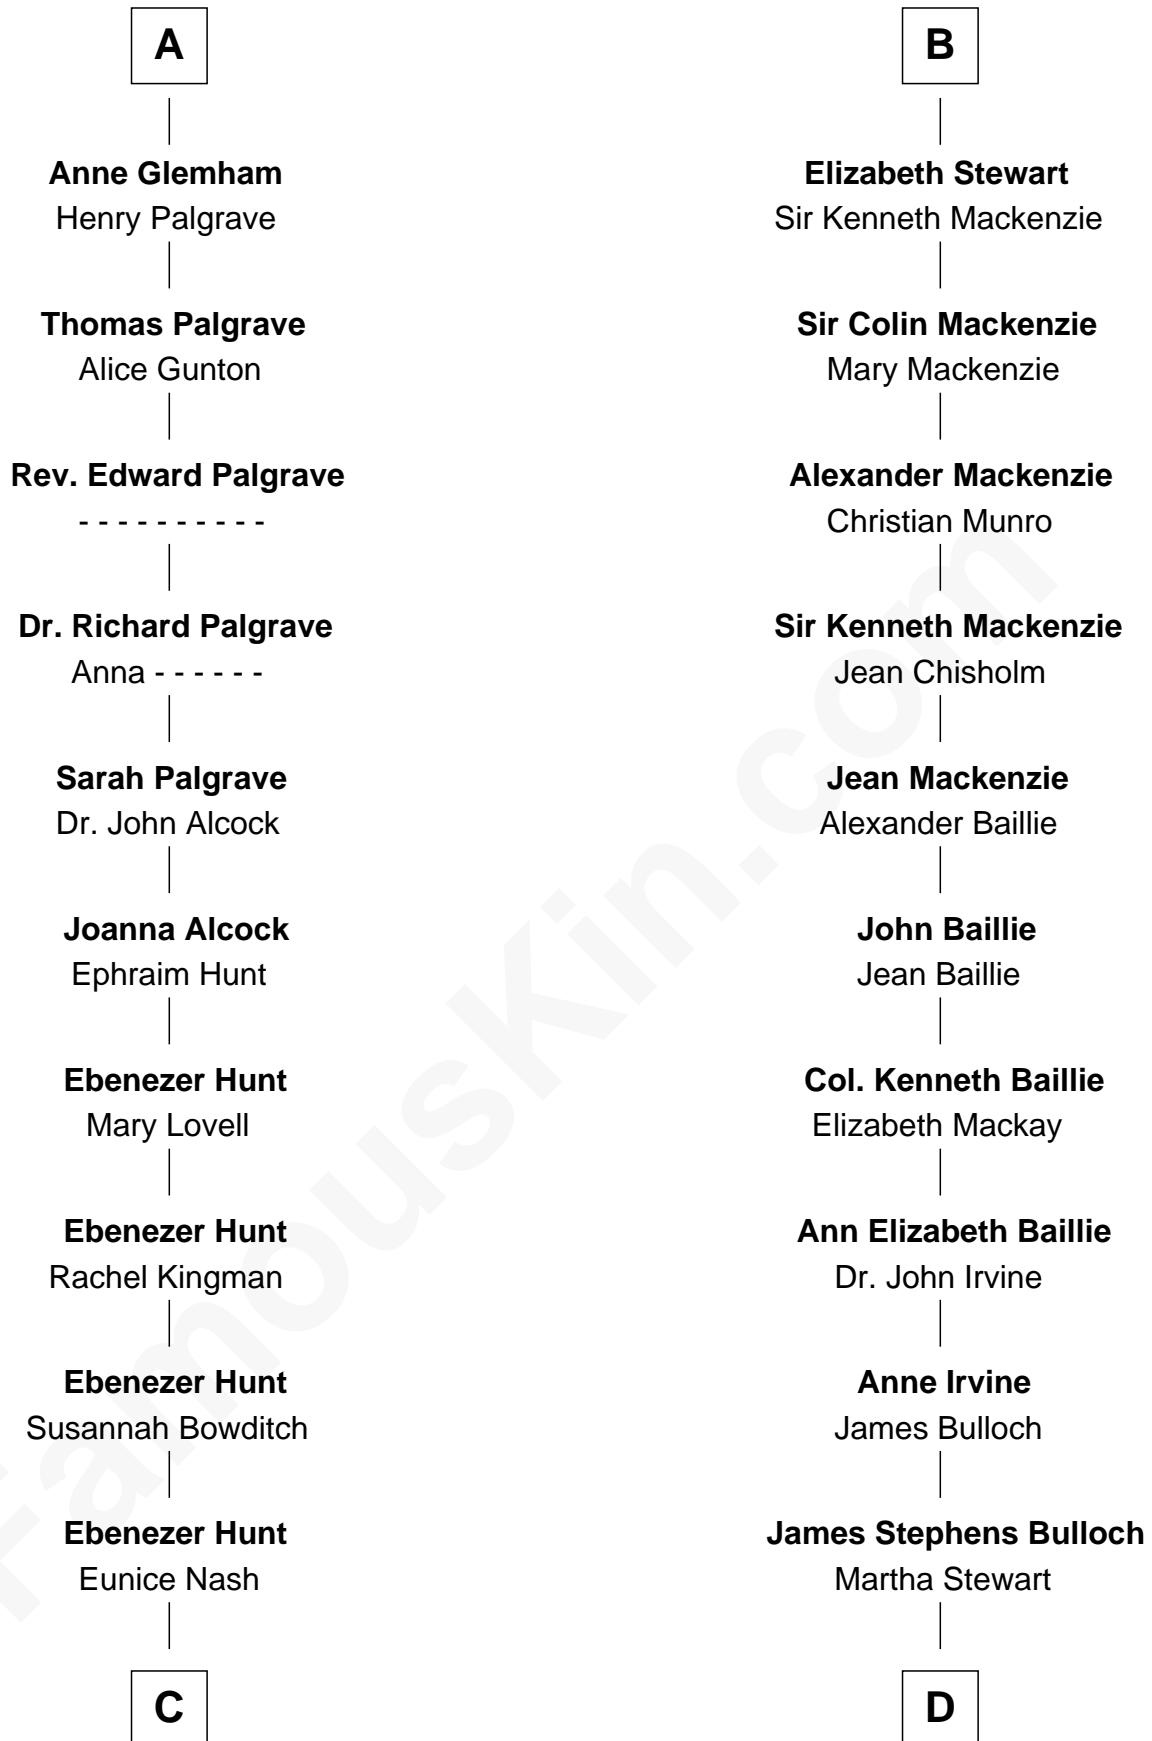

FamousKin.com Relationship Chart of

Linda Hunt

TV and Movie Actress

18th cousin 3 times removed of

Theodore Roosevelt

26th U.S. President

Eleanor of Castile
Edward I, King of England

C

Charles Edwin Hunt

Marcia E. Phillips

Charles Phillips Hunt

Ella Maria Read

Charles Edwin Hunt

Louise Phipps Davy

Raymond Davy Hunt

Elsie R. Doying

Linda Hunt

TV and Movie Actress

D

Martha Bulloch

Theodore Roosevelt

Theodore Roosevelt

26th U.S. President