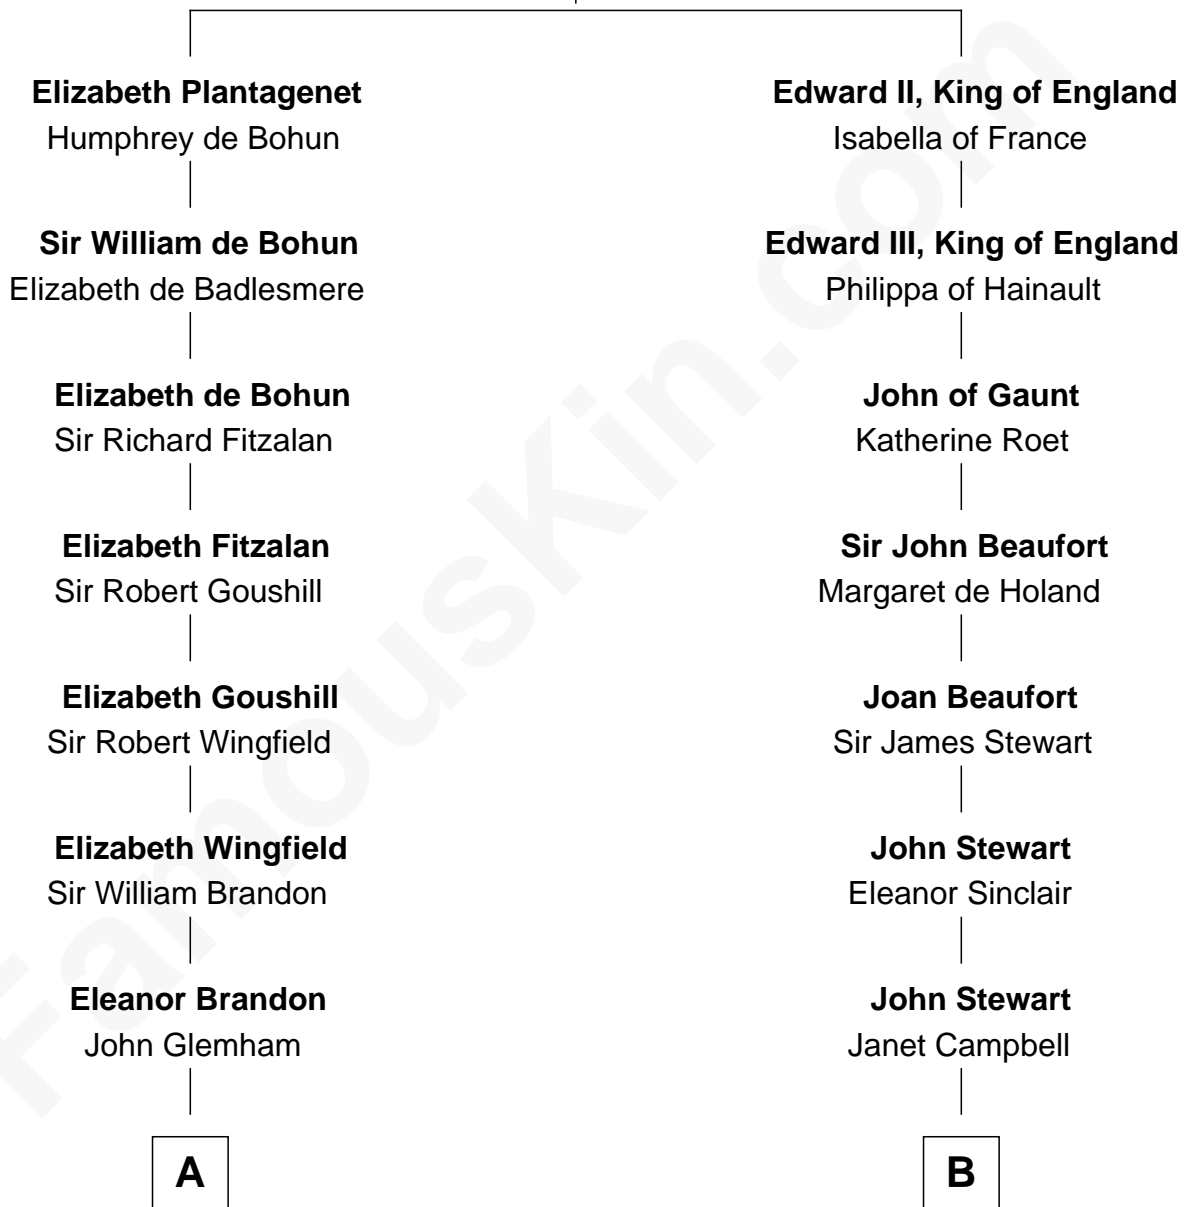

FamousKin.com Relationship Chart of

Linda Hunt

TV and Movie Actress

18th cousin 3 times removed of

Theodore Roosevelt

26th U.S. President

Eleanor of Castile
Edward I, King of England

C