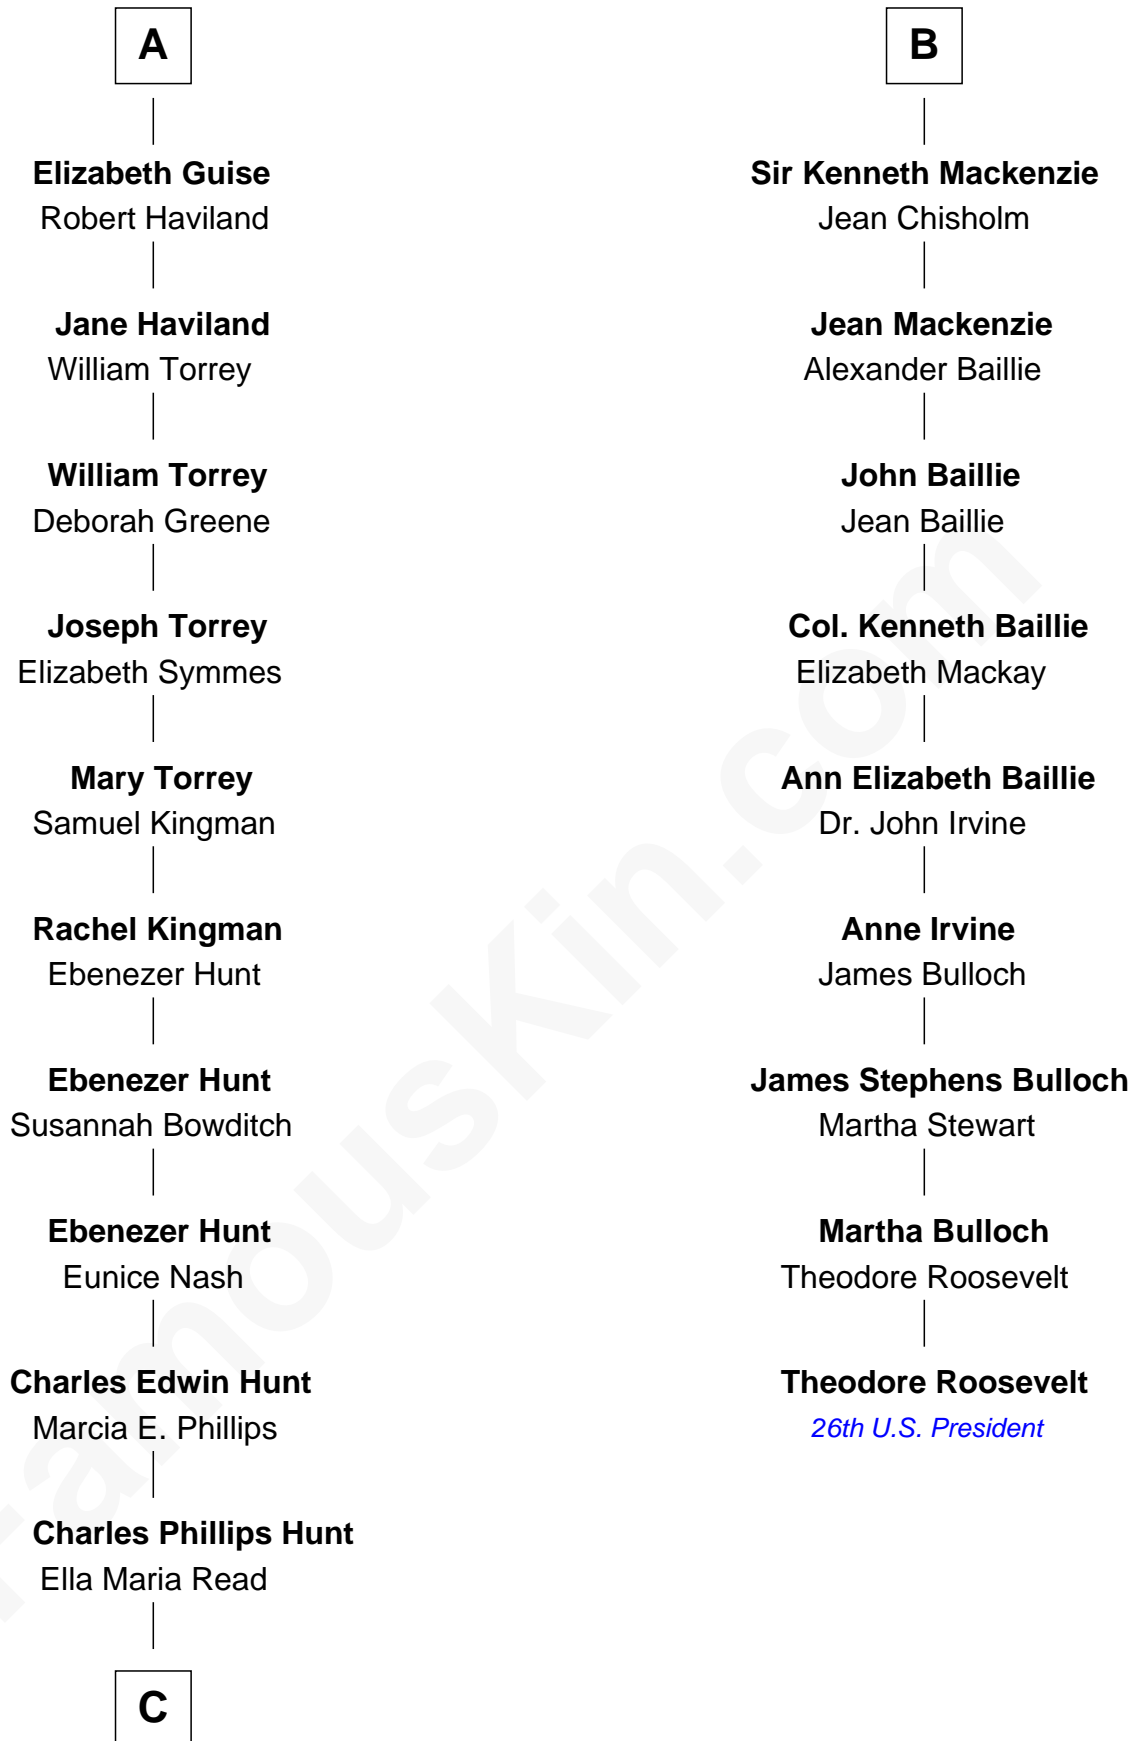

FamousKin.com Relationship Chart of

Linda Hunt

TV and Movie Actress

15th cousin 4 times removed of

Theodore Roosevelt

26th U.S. President

Katherine Roet

John of Gaunt

Joan Beaufort

Sir Ralph Neville

Eleanor Neville

Sir Henry Percy

Katherine Percy

Sir Edmund Grey

Anne Grey

Sir John Grey

Probable

Tacy Grey

John Guise

William Guise

Mary Rotsey

John Guise

Jane Pauncefoot

A

Elizabeth Stewart

Sir Kenneth Mackenzie

Sir Colin Mackenzie

Mary Mackenzie

Alexander Mackenzie

Christian Munro

B

C