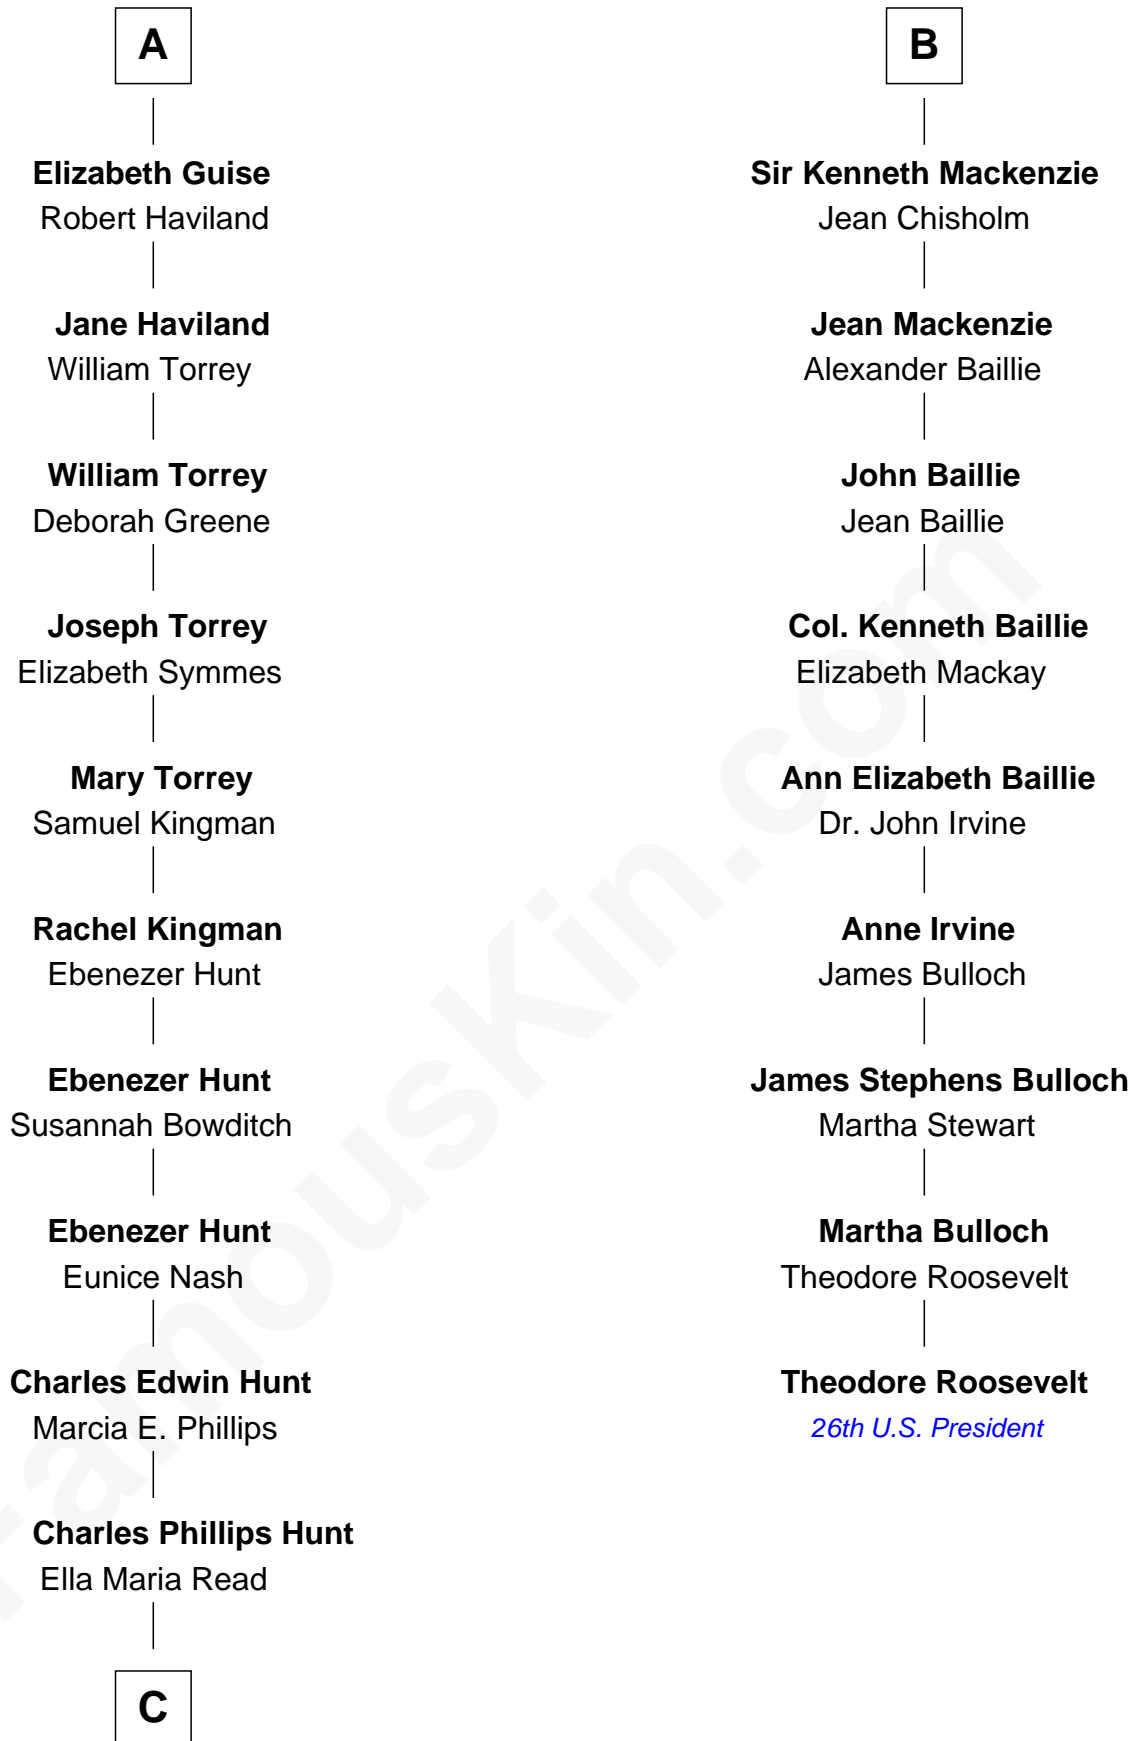

FamousKin.com Relationship Chart of

Linda Hunt

TV and Movie Actress

15th cousin 4 times removed of

Theodore Roosevelt

26th U.S. President

C

Charles Edwin Hunt