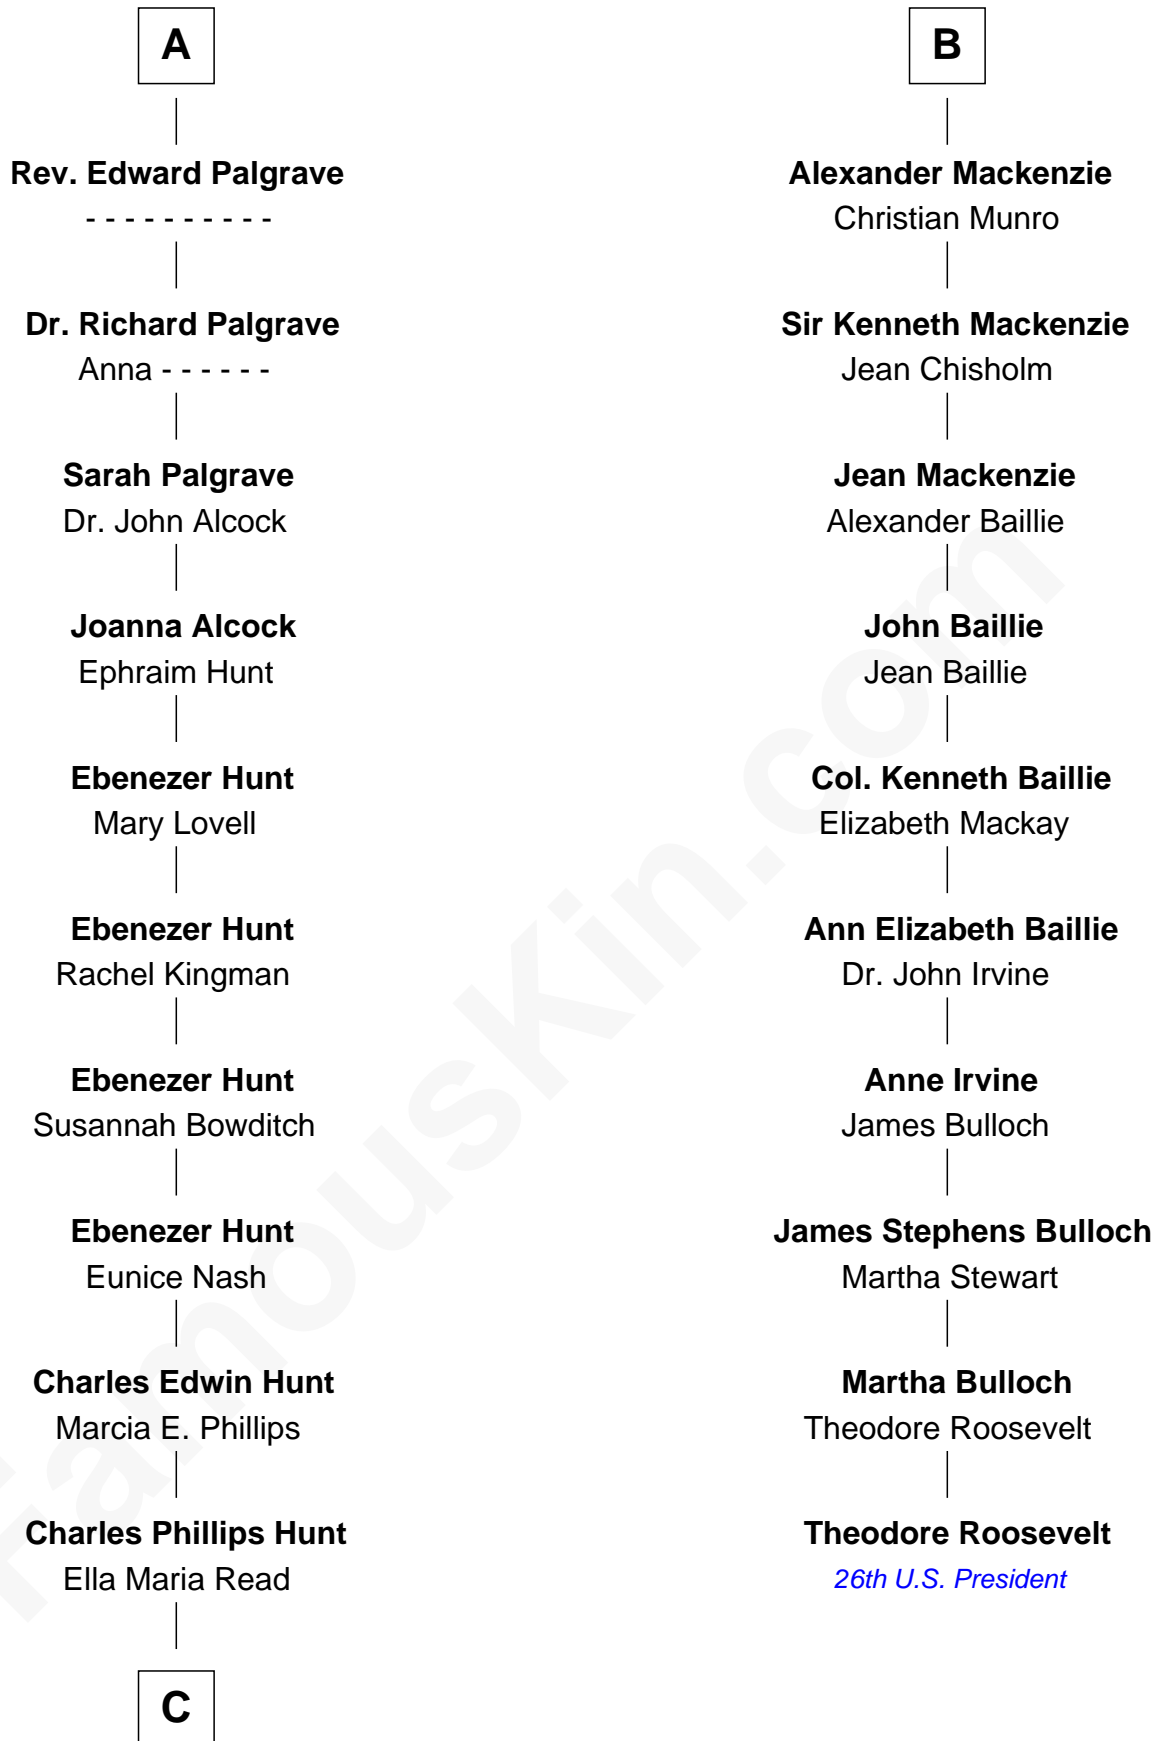

FamousKin.com Relationship Chart of

Linda Hunt

TV and Movie Actress

16th cousin 3 times removed of

Theodore Roosevelt

26th U.S. President

Richard Fitzalan
Eleanor Plantagenet

Sir Richard Fitzalan
Elizabeth de Bohun

Alice Fitzalan

Sir Thomas de Holand

Margaret de Holand

Sir John Beaufort

Joan Beaufort

Sir James Stewart

John Stewart

Eleanor Sinclair

John Stewart

Janet Campbell

Elizabeth Stewart

Sir Kenneth Mackenzie

Sir Colin Mackenzie

Mary Mackenzie

B

C