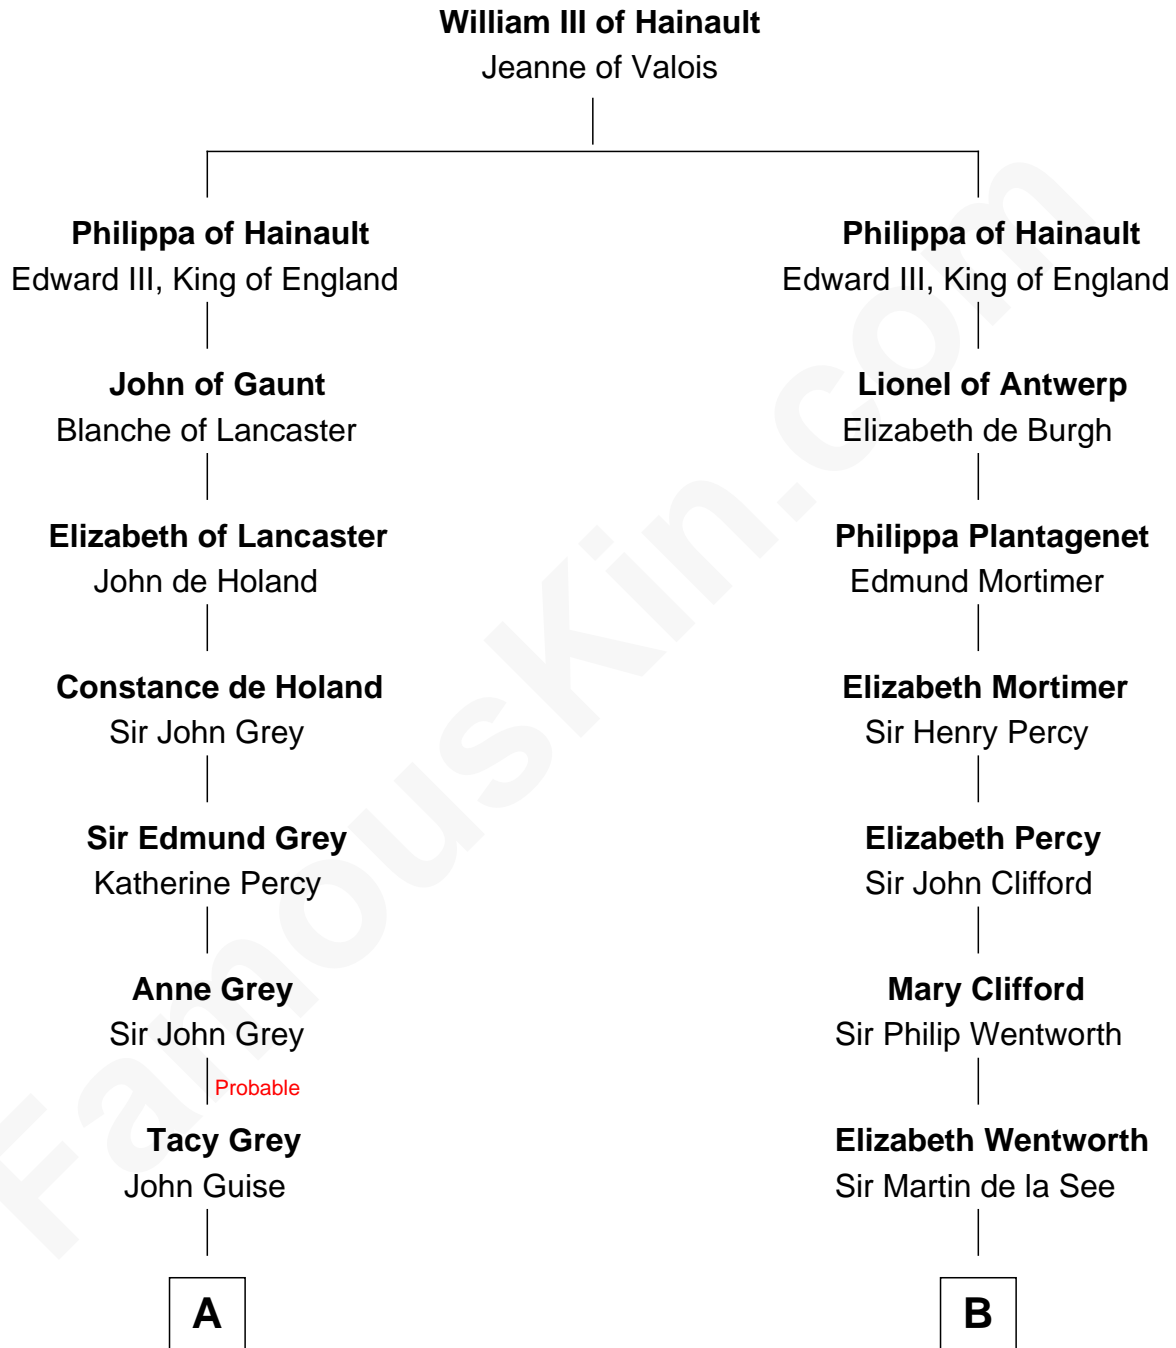

FamousKin.com Relationship Chart of

Linda Hunt

TV and Movie Actress

21st cousin of

Alice (Lee) Roosevelt

First Wife of President Theodore Roosevelt

C

Charles Edwin Hunt