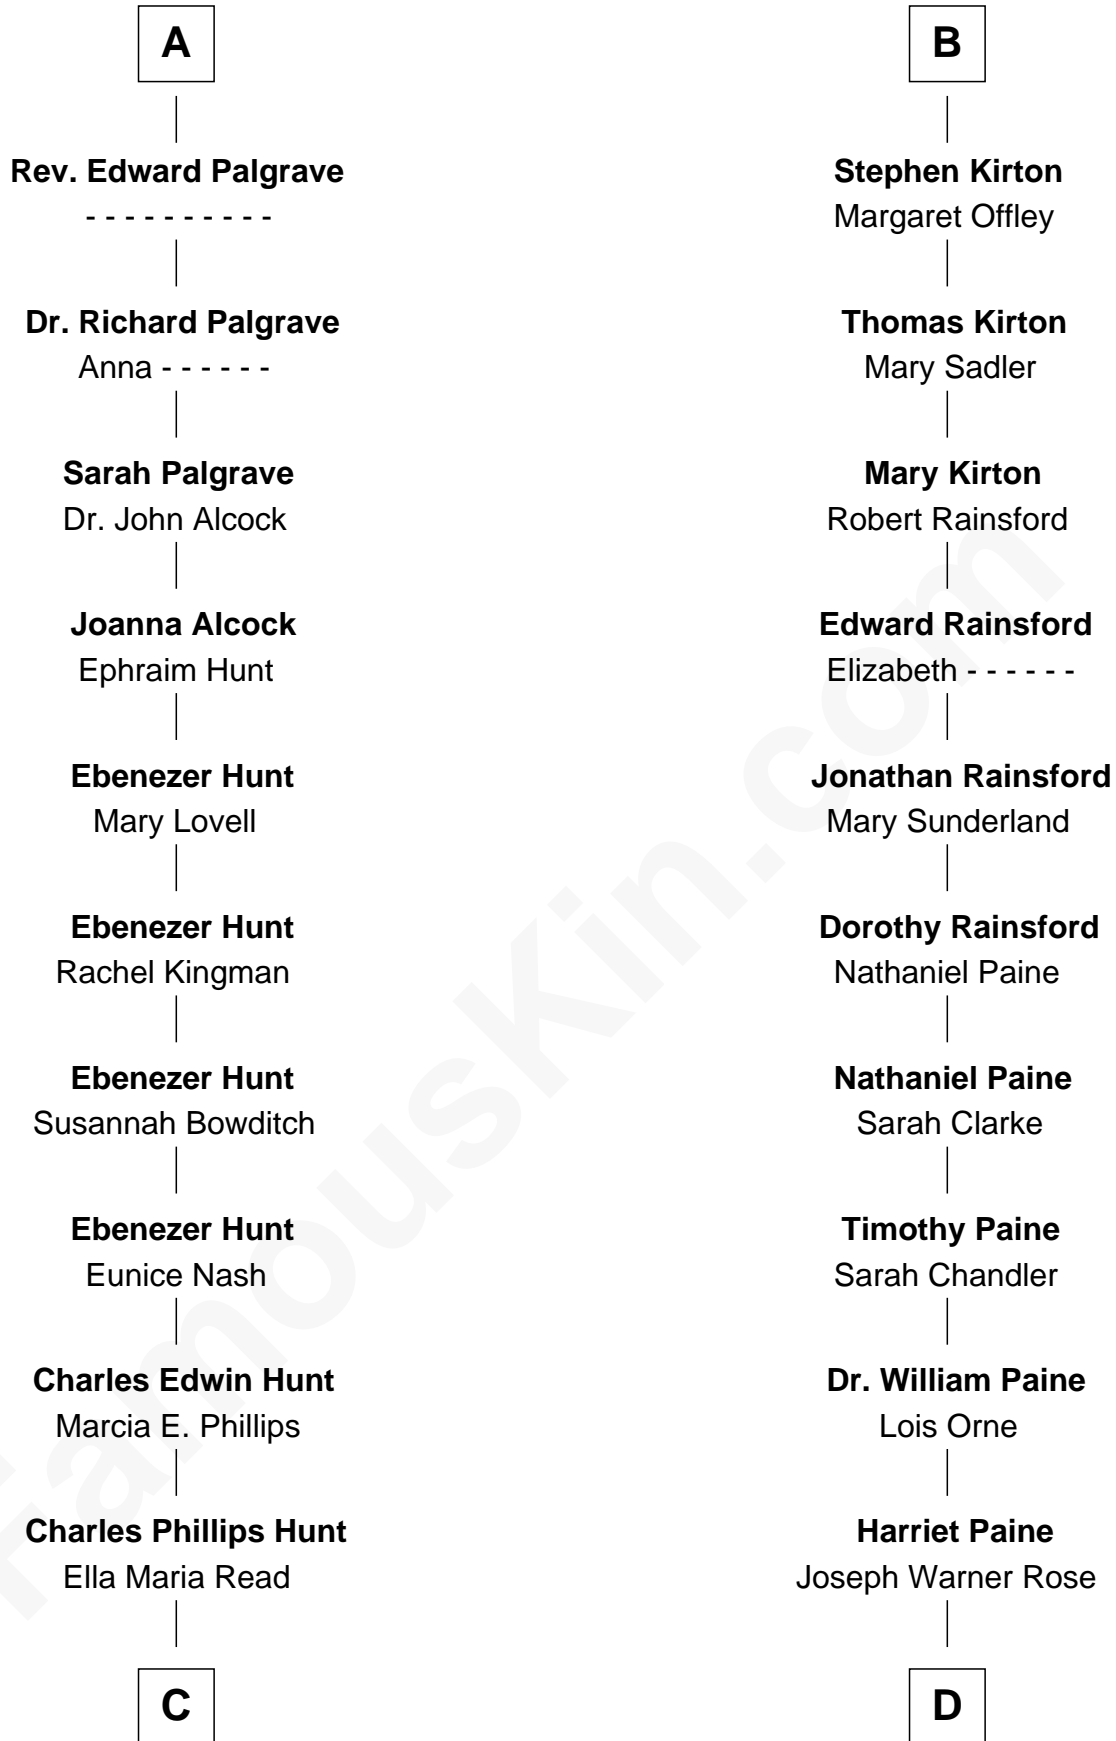

FamousKin.com Relationship Chart of

Linda Hunt

TV and Movie Actress

19th cousin of

Alice (Lee) Roosevelt

First Wife of President Theodore Roosevelt

C

Charles Edwin Hunt

Louise Phipps Davy

Raymond Davy Hunt

Elsie R. Doying

Linda Hunt

TV and Movie Actress

D

Harriet Paine Rose

John Clarke Lee

George Cabot Lee

Caroline Watts Haskell

Alice (Lee) Roosevelt

Wife of President Theodore Roosevelt