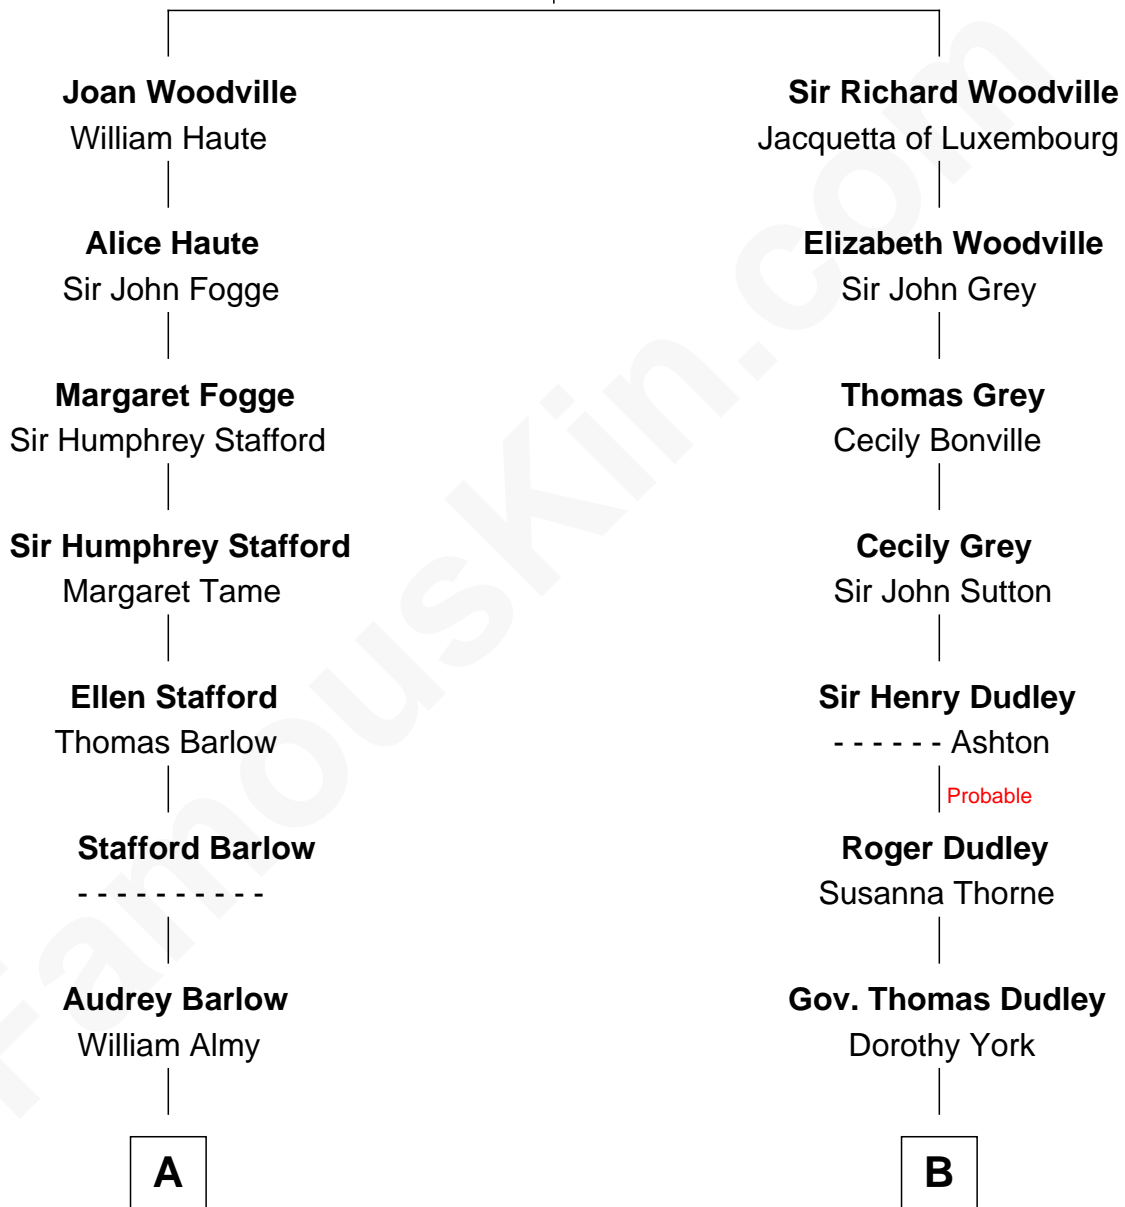

FamousKin.com Relationship Chart of

Linda Hunt

TV and Movie Actress

18th cousin of

James Taylor

Singer-Songwriter

Richard Woodville

Joan Bedlisgate

FamousKin.com