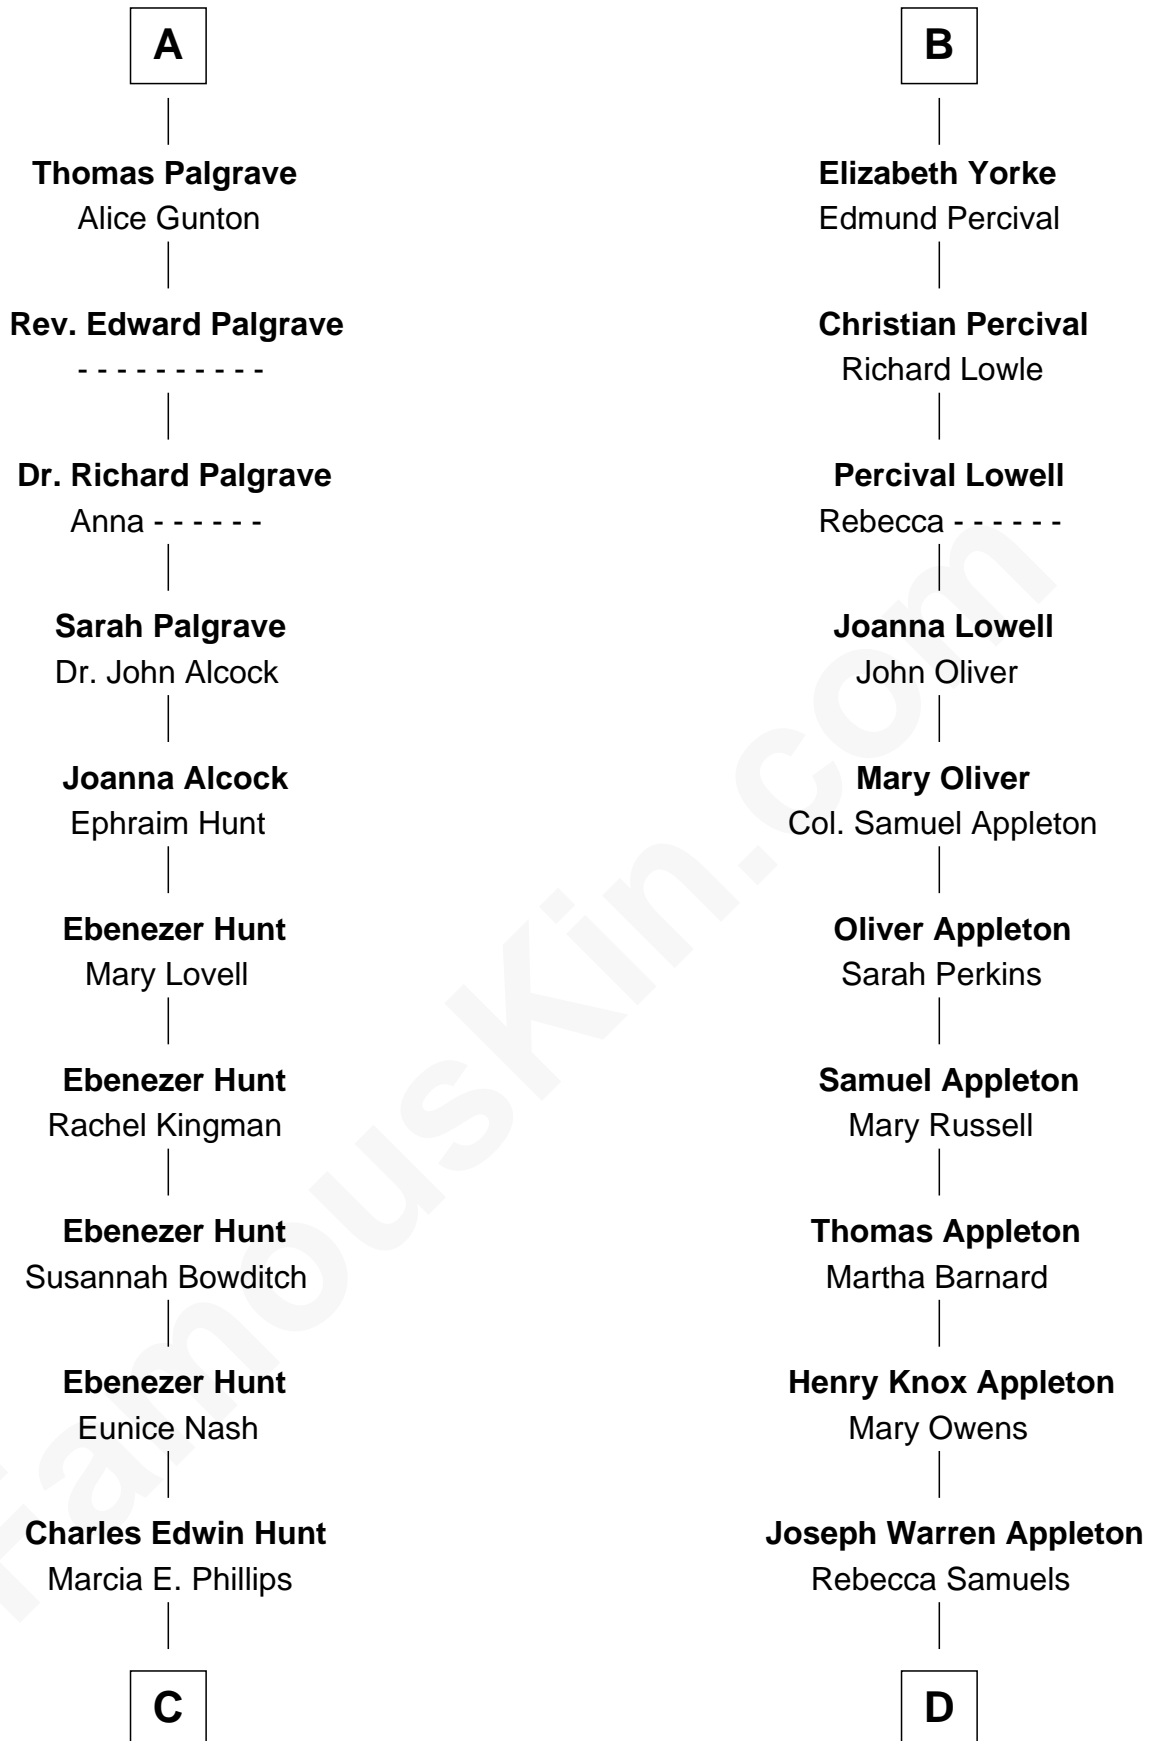

FamousKin.com Relationship Chart of

Linda Hunt

TV and Movie Actress

20th cousin 1 time removed of

Marie-Chantal Miller

Crown Princess of Greece

Humphrey de Bohun

Elizabeth Plantagenet

Sir William de Bohun
Elizabeth de Badlesmere

Elizabeth de Bohun
Sir Richard Fitzalan

Elizabeth Fitzalan
Sir Robert Goushill

Elizabeth Goushill
Sir Robert Wingfield

Elizabeth Wingfield
Sir William Brandon

Eleanor Brandon
John Glemham

Anne Glemham
Henry Palgrave

A

Margaret de Bohun
Sir Hugh de Courtnay

Elizabeth de Courtnay
Sir Andrew Luttrell

Sir Hugh Luttrell
Catherine de Beaumont

Sir John Luttrell
Margaret Touchet

Sir James Luttrell
Elizabeth Courtnay

Sir Hugh Luttrell
Margaret Hill

Eleanor Luttrell
Roger Yorke

B

C

Charles Phillips Hunt

Ella Maria Read

Charles Edwin Hunt

Louise Phipps Davy