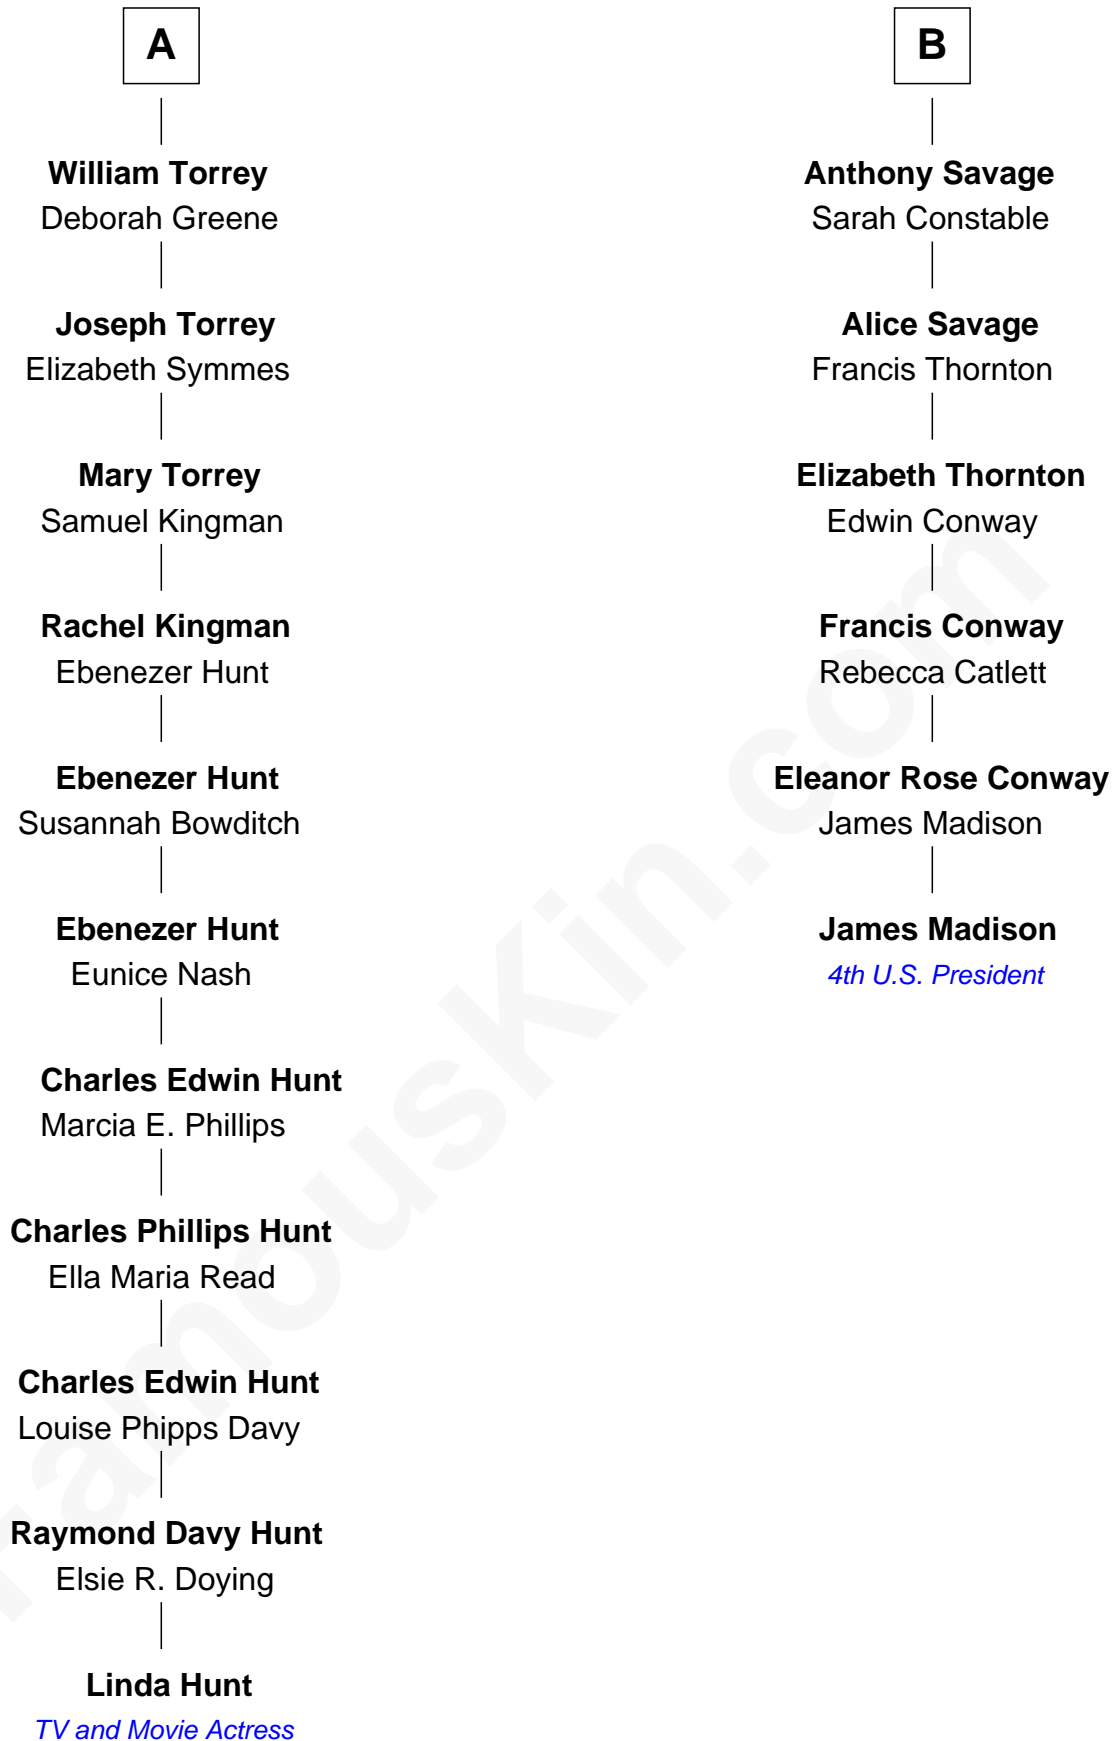

# FamousKin.com Relationship Chart of

**Linda Hunt**

*TV and Movie Actress*

12th cousin 5 times removed of

**James Madison**

*4th U.S. President*

**Sir Humphrey Stafford**

Eleanor Aylesbury

**Anne Stafford**  
Sir William Berkeley

**Anne Berkeley**  
Sir John Guise

**John Guise**  
Tacy Grey

**William Guise**  
Mary Rotsey

**John Guise**  
Jane Pouncefoot

**Elizabeth Guise**  
Robert Haviland

**Jane Haviland**  
William Torrey

**A**

**Elizabeth Stafford**  
Sir Richard de Beauchamp

**Anne de Beauchamp**  
Sir Richard Lygon

**Sir Richard Lygon**  
Margaret Greville

**Anne Lygon**  
Sir Christopher Savage

**Francis Savage**  
Anne Sheldon

**Walter Savage**  
Elizabeth Hall

**Ralph Savage**  
-----

**B**

Linda Hunt photo by [RedCarpetReport](#) ([CC BY-SA 2.0](#))