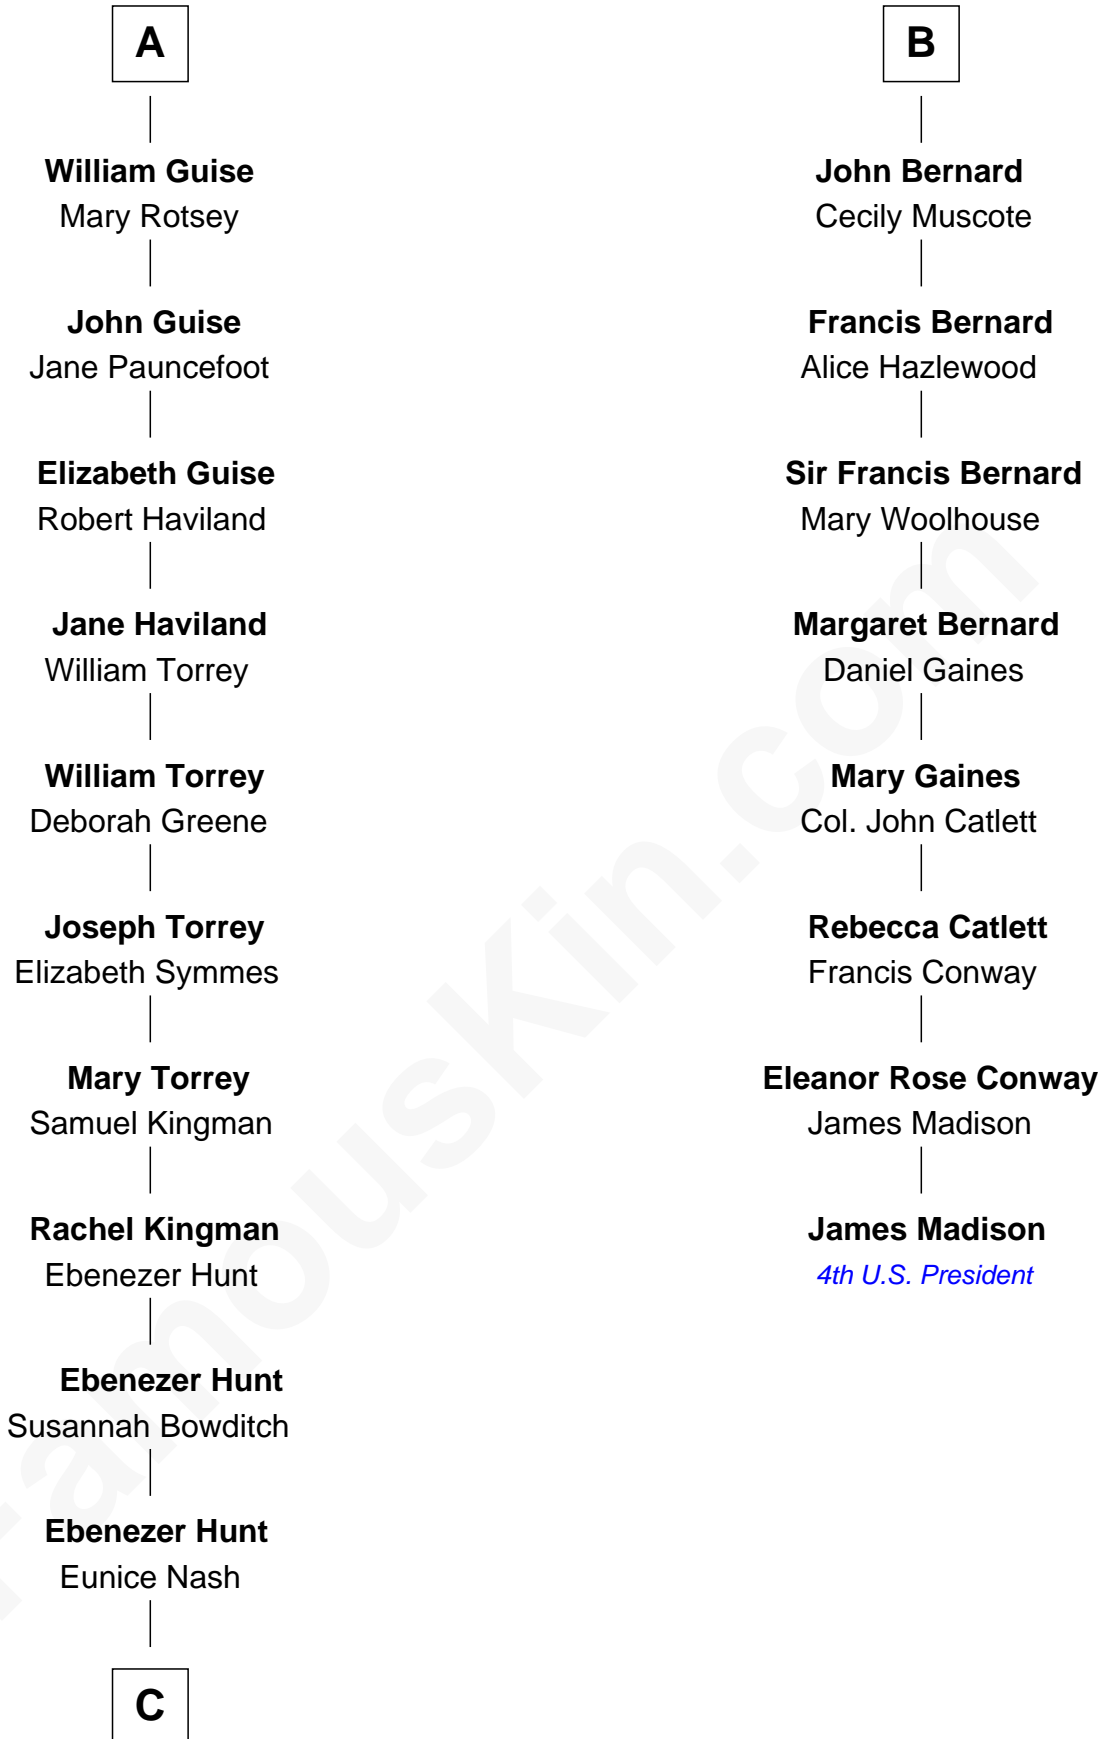

FamousKin.com Relationship Chart of

Linda Hunt

TV and Movie Actress

14th cousin 7 times removed of

James Madison

4th U.S. President

C

Charles Edwin Hunt

Marcia E. Phillips

Charles Phillips Hunt

Ella Maria Read

Charles Edwin Hunt

Louise Phipps Davy

Raymond Davy Hunt

Elsie R. Doying

Linda Hunt