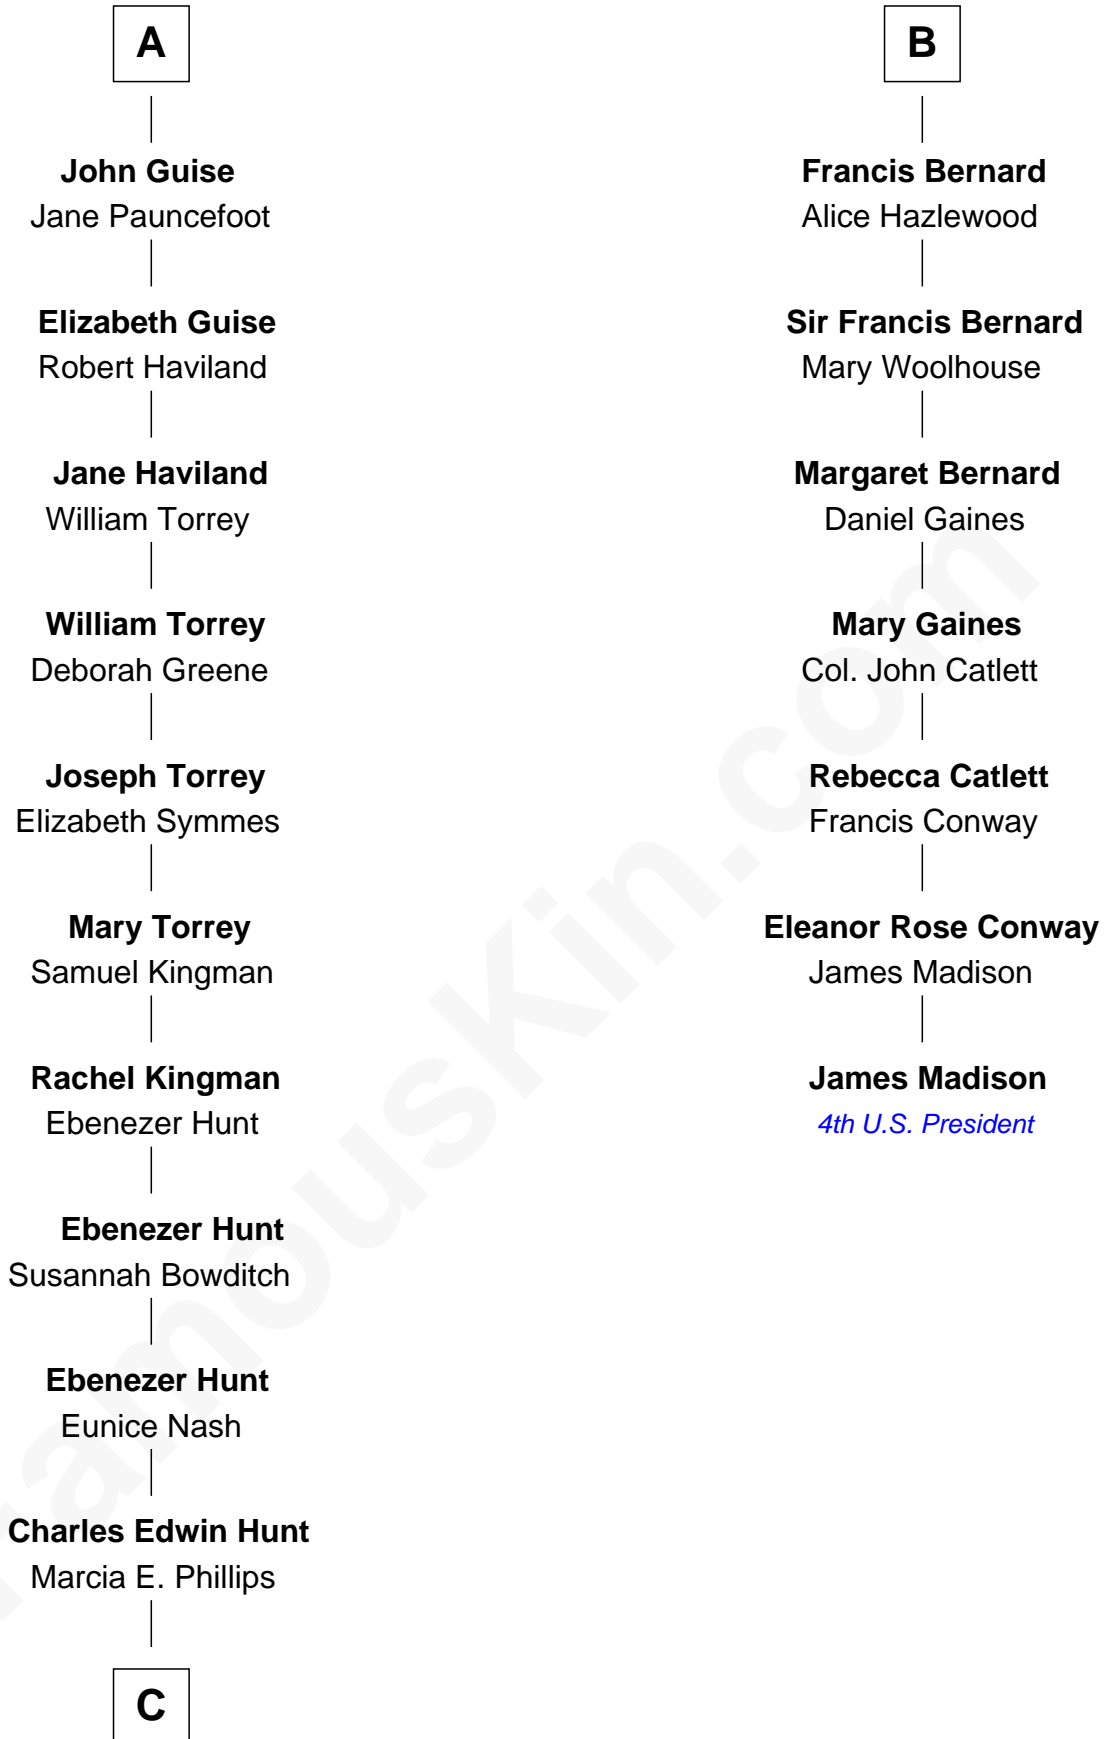

# FamousKin.com Relationship Chart of

**Linda Hunt**

*TV and Movie Actress*

13th cousin 7 times removed of

**James Madison**

*4th U.S. President*

**Margaret de Audley**

Ralph de Stafford

**C**

—  
**Charles Phillips Hunt**

Ella Maria Read

—  
**Charles Edwin Hunt**

Louise Phipps Davy

—  
**Raymond Davy Hunt**

Elsie R. Doying

—  
**Linda Hunt**

*TV and Movie Actress*