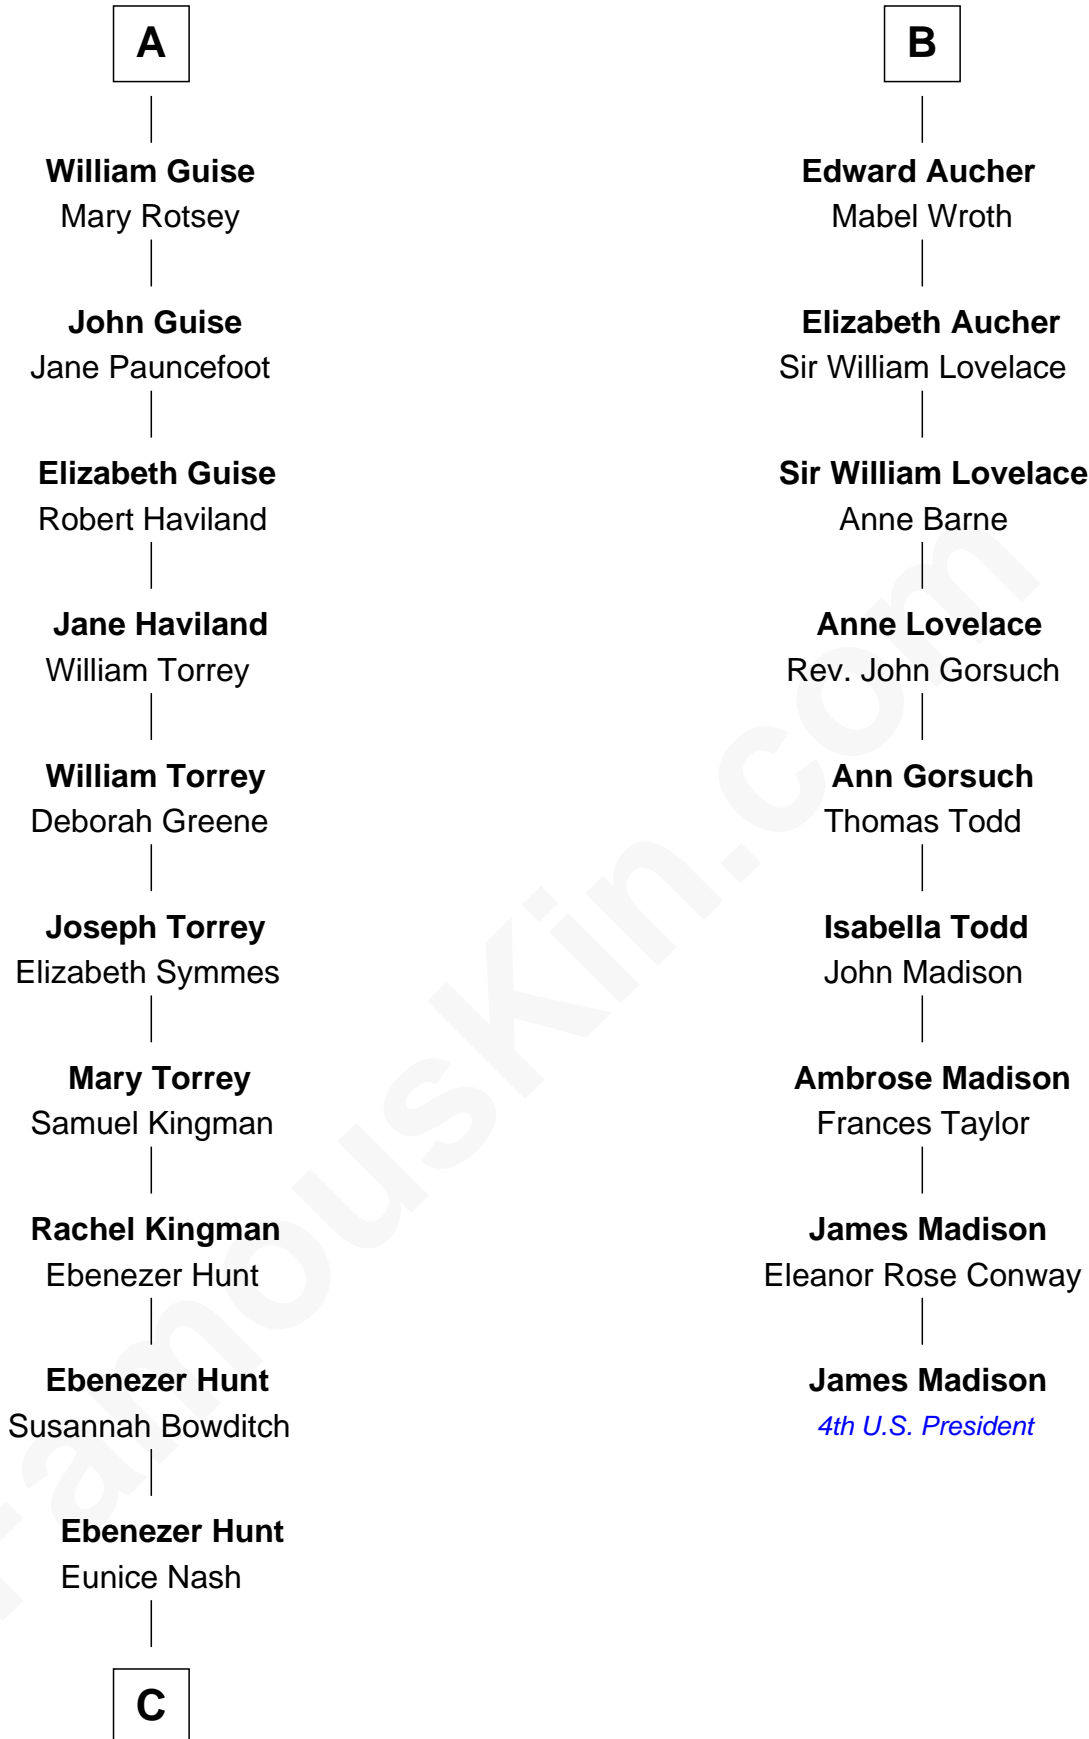

FamousKin.com Relationship Chart of

Linda Hunt

TV and Movie Actress

15th cousin 6 times removed of

James Madison

4th U.S. President

William de Montagu
Katherine de Grandison

Philippa de Montagu
Sir Roger de Mortimer

Edmund Mortimer
Philippa Plantagenet

Elizabeth Mortimer
Sir Henry Percy

Sir Henry Percy
Eleanor Neville

Katherine Percy
Sir Edmund Grey

Anne Grey
Sir John Grey

Probable
Tacy Grey
John Guise

A

Sibyl de Montagu
Sir Edmund Fitzalan

Philippe Fitzalan
Sir Richard Sergeaux

Philippa Sergeaux
Sir Robert Pashley

Anne Pashley
Edward Tyrrell

Philippa Tyrrell
Thomas Cornwallis

Sir William Cornwallis
Elizabeth Stanford

Affra Cornwallis
Sir Anthony Aucher

B

C

Charles Edwin Hunt

Marcia E. Phillips

Charles Phillips Hunt

Ella Maria Read

Charles Edwin Hunt

Louise Phipps Davy