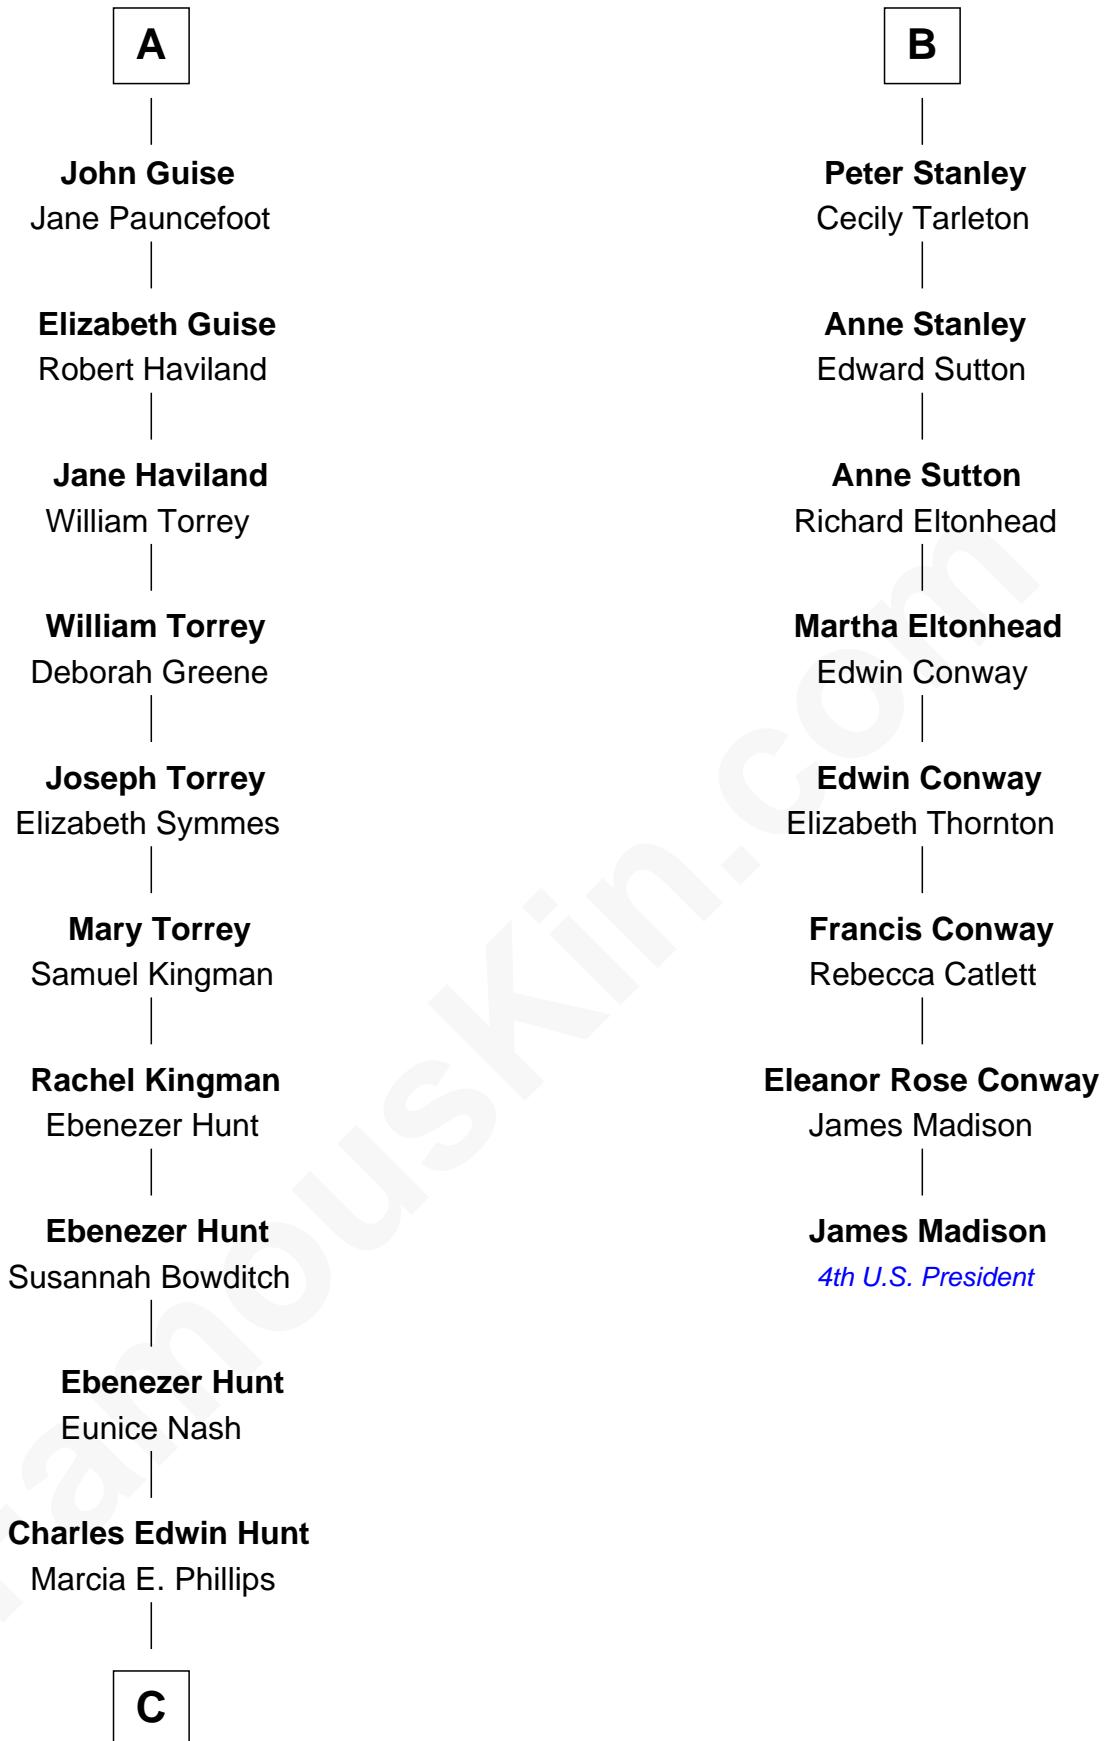

# FamousKin.com Relationship Chart of

**Linda Hunt**

*TV and Movie Actress*

14th cousin 6 times removed of

**James Madison**

*4th U.S. President*

**Sir Robert de Holland**

Maude la Zouche

**C**

—  
**Charles Phillips Hunt**

Ella Maria Read

—  
**Charles Edwin Hunt**

Louise Phipps Davy

—  
**Raymond Davy Hunt**

Elsie R. Doying

—  
**Linda Hunt**