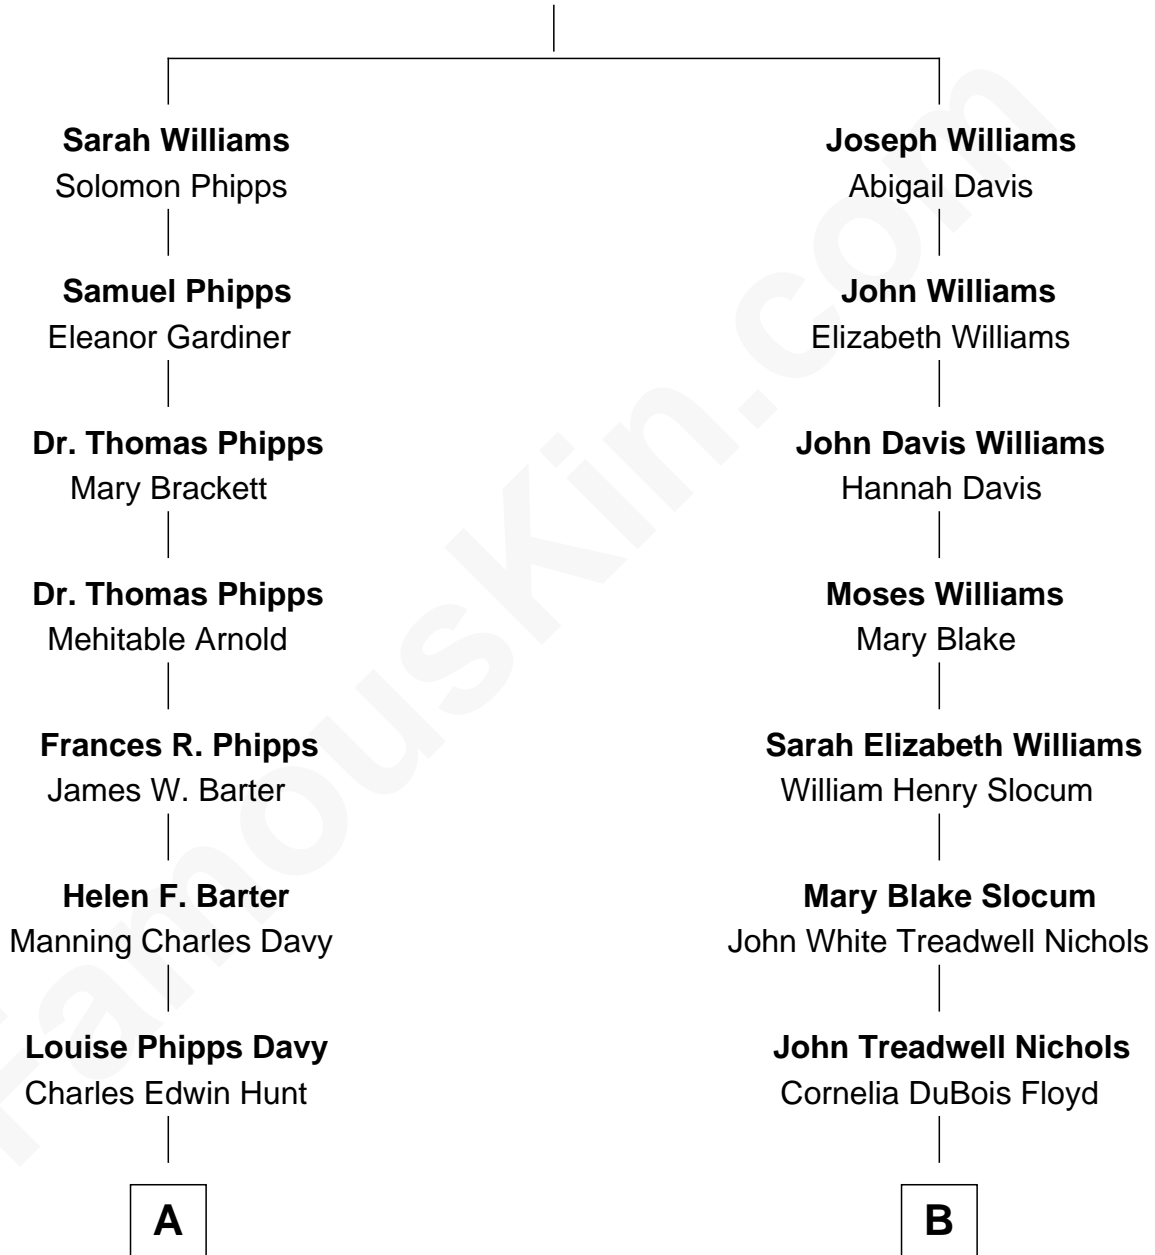

FamousKin.com Relationship Chart of

Linda Hunt

TV and Movie Actress

8th cousin of

Bill Weld

68th Governor of Massachusetts

Stephen Williams

Sarah Wise

FamousKin.com