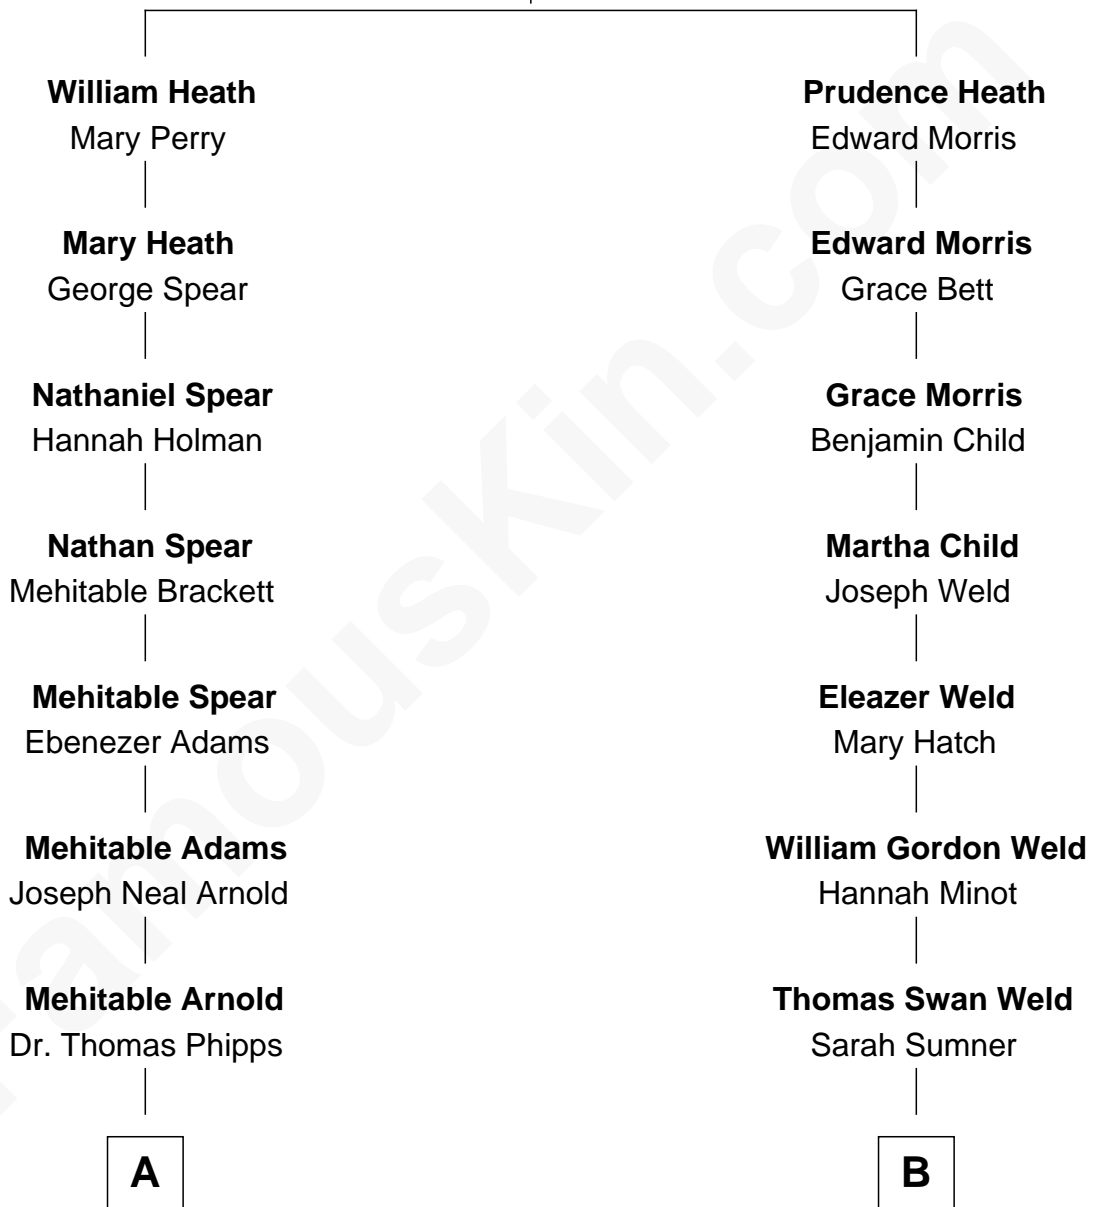

# FamousKin.com Relationship Chart of

**Linda Hunt**

*TV and Movie Actress*

10th cousin 1 time removed of

**Bill Weld**

*68th Governor of Massachusetts*

**William Heath**

Agnes Cheney

**A**

**Frances R. Phipps**

James W. Barter

**Helen F. Barter**

Manning Charles Davy

**Louise Phipps Davy**

Charles Edwin Hunt

**Raymond Davy Hunt**

**David Weld**

Mary Blake Nichols

**Bill Weld**

*68th Governor of Massachusetts*