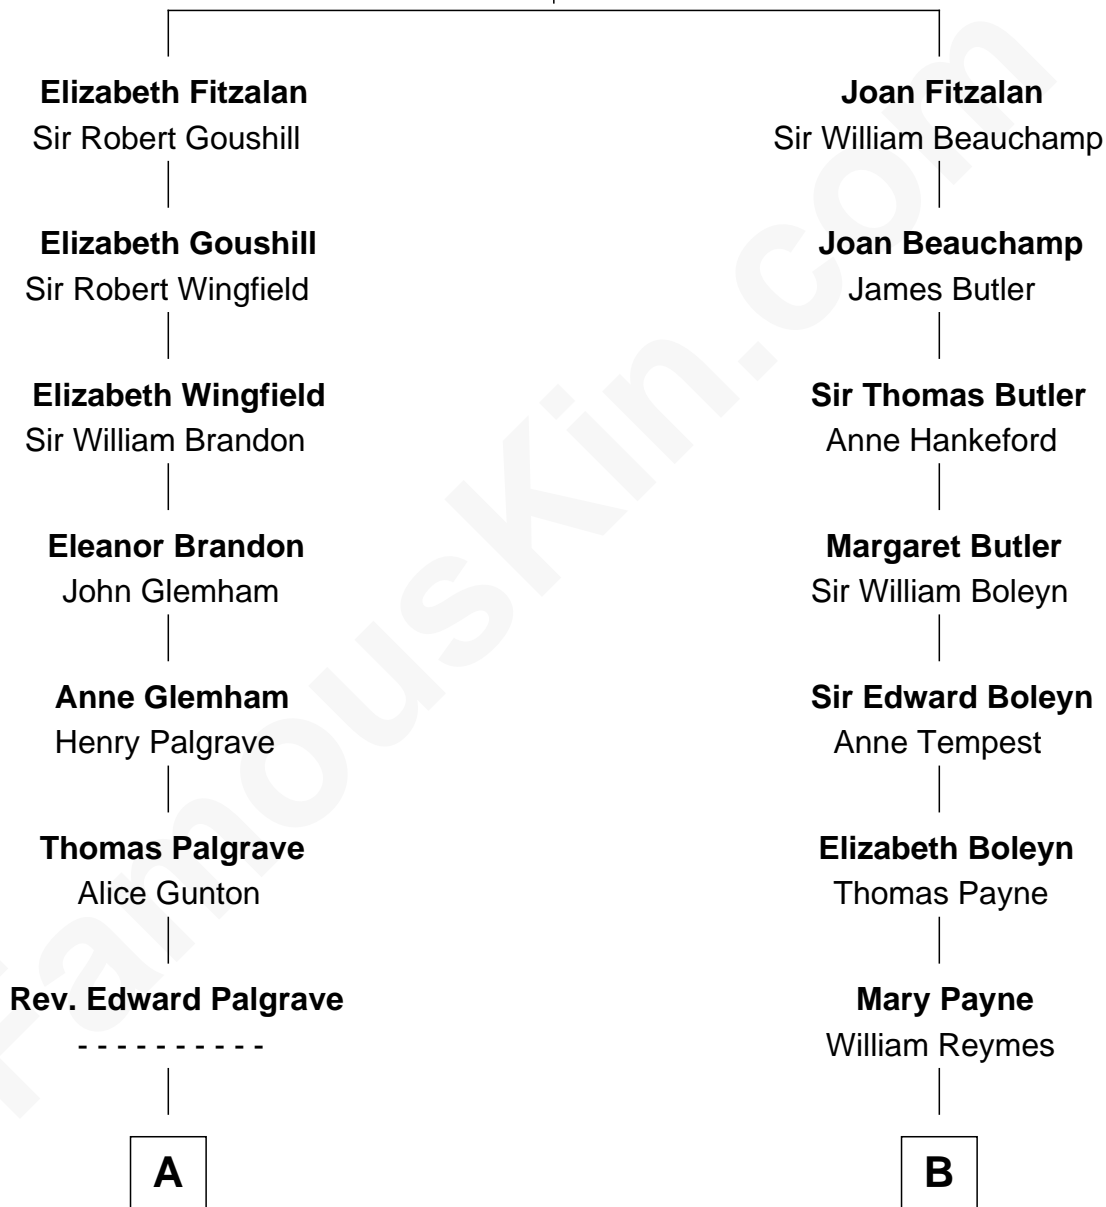

FamousKin.com Relationship Chart of

Linda Hunt

TV and Movie Actress

18th cousin 1 time removed of

Bill Weld

68th Governor of Massachusetts

Sir Richard Fitzalan

Elizabeth de Bohun

FamousKin.com