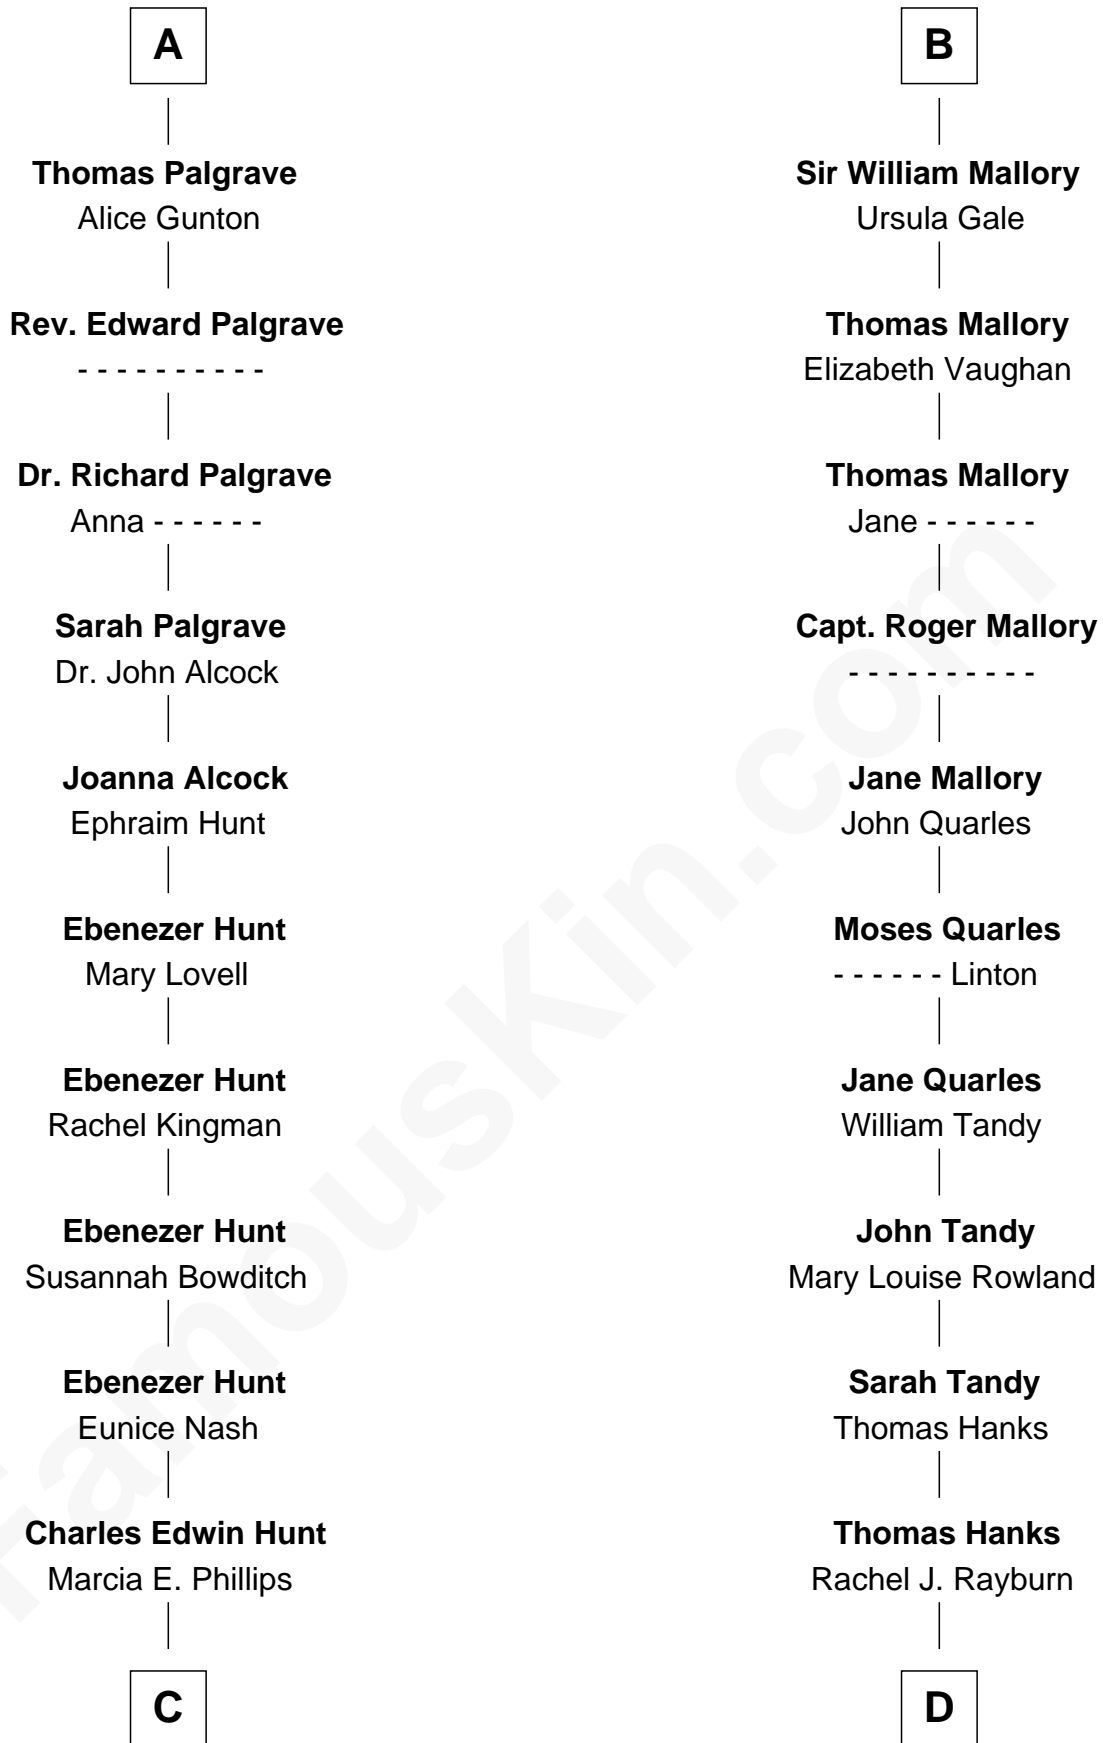

FamousKin.com Relationship Chart of

Linda Hunt

TV and Movie Actress

20th cousin of

Tom Hanks

Movie Actor

Edmund Fitzalan

Alice de Warenne

Richard Fitzalan
Eleanor Plantagenet

Sir Richard Fitzalan
Elizabeth de Bohun

Elizabeth Fitzalan
Sir Robert Goushill

Elizabeth Goushill
Sir Robert Wingfield

Elizabeth Wingfield
Sir William Brandon

Eleanor Brandon
John Glemham

Anne Glemham
Henry Palgrave

A

Aline Fitzalan

Sir Roger le Strange

Lucy le Strange
Sir William Willoughby

Margery Willoughby
Sir William FitzHugh

Lora FitzHugh
Sir John Constable

Joan Constable
Sir William Mallory

Sir John Mallory
Margaret Thwaites

Sir William Mallory
Jane Norton

B

C

Charles Phillips Hunt

Ella Maria Read

Charles Edwin Hunt

Louise Phipps Davy