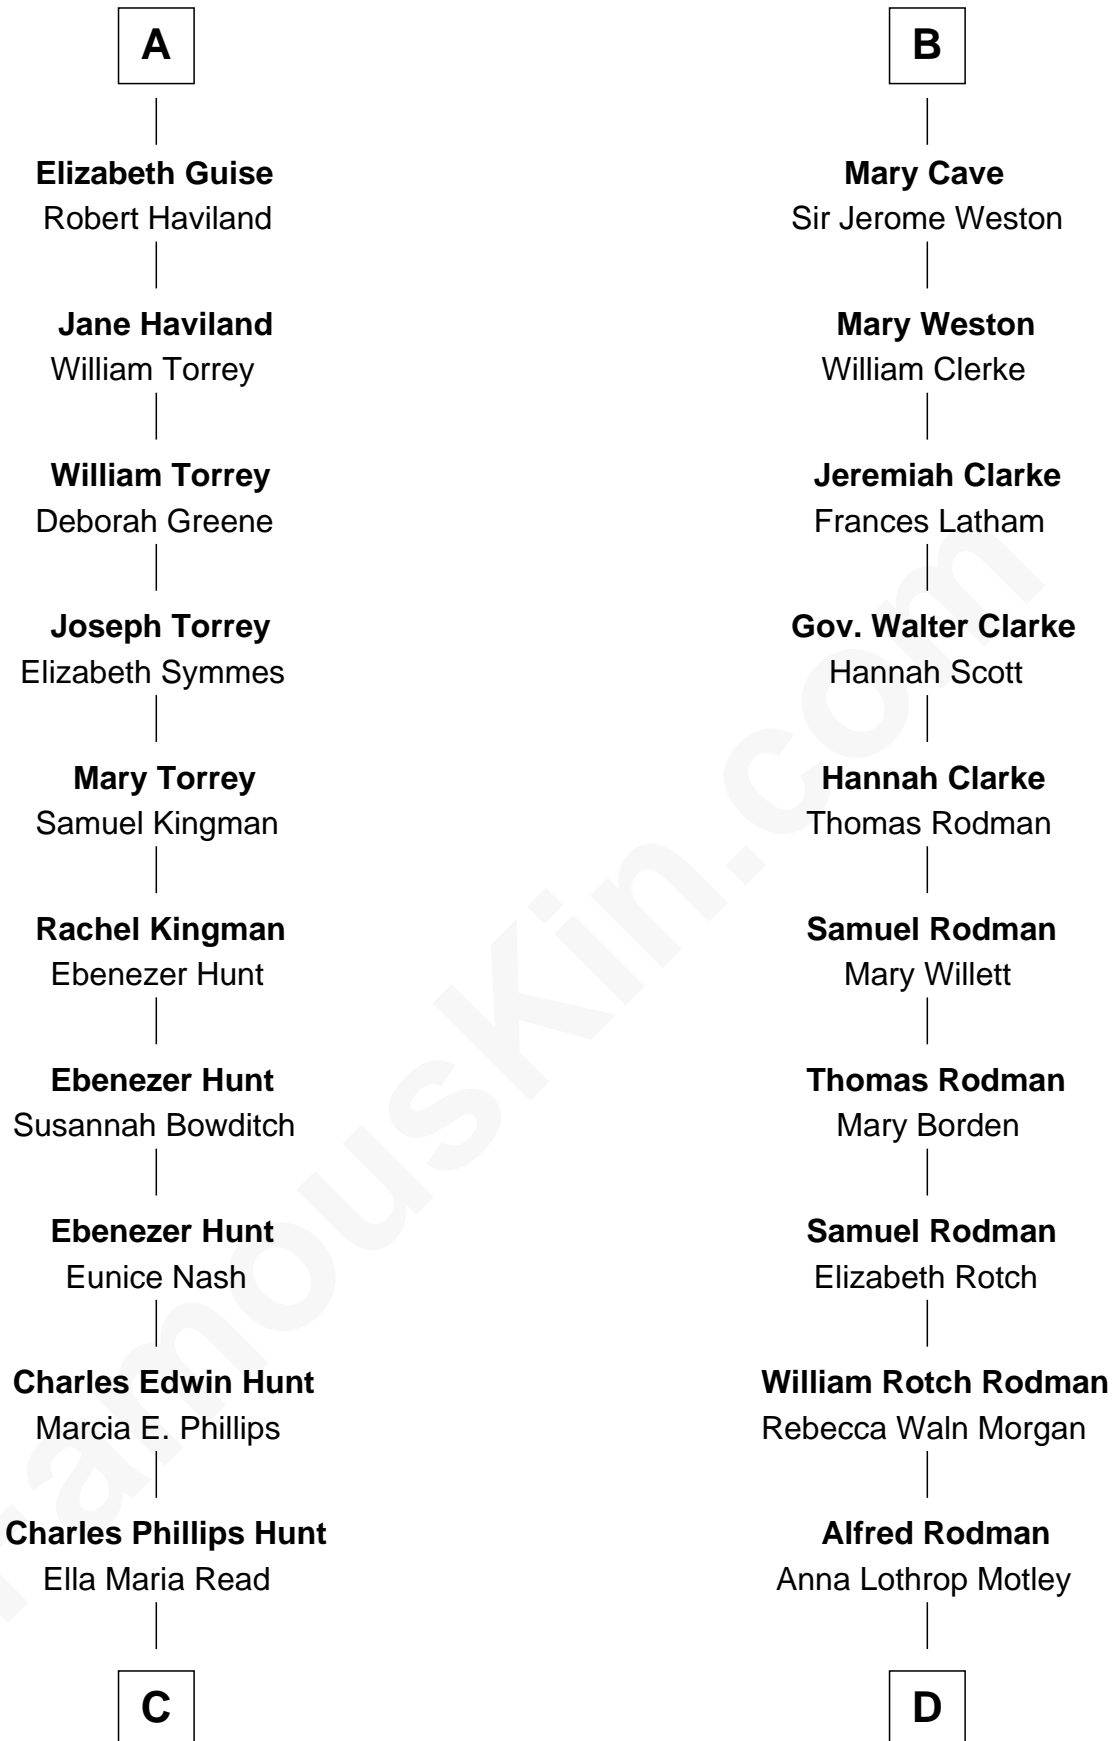

FamousKin.com Relationship Chart of

Linda Hunt

TV and Movie Actress

19th cousin 1 time removed of

Tuesday Weld

TV and Movie Actress

Sir Reynold de Grey

Eleanor le Strange

Eloise Rodman

Stephen Minot Weld

Edward Motley Weld

Sarah Lothrop King

Lothrop Motley Weld

Yosene Balfour Ker

Tuesday Weld

TV and Movie Actress