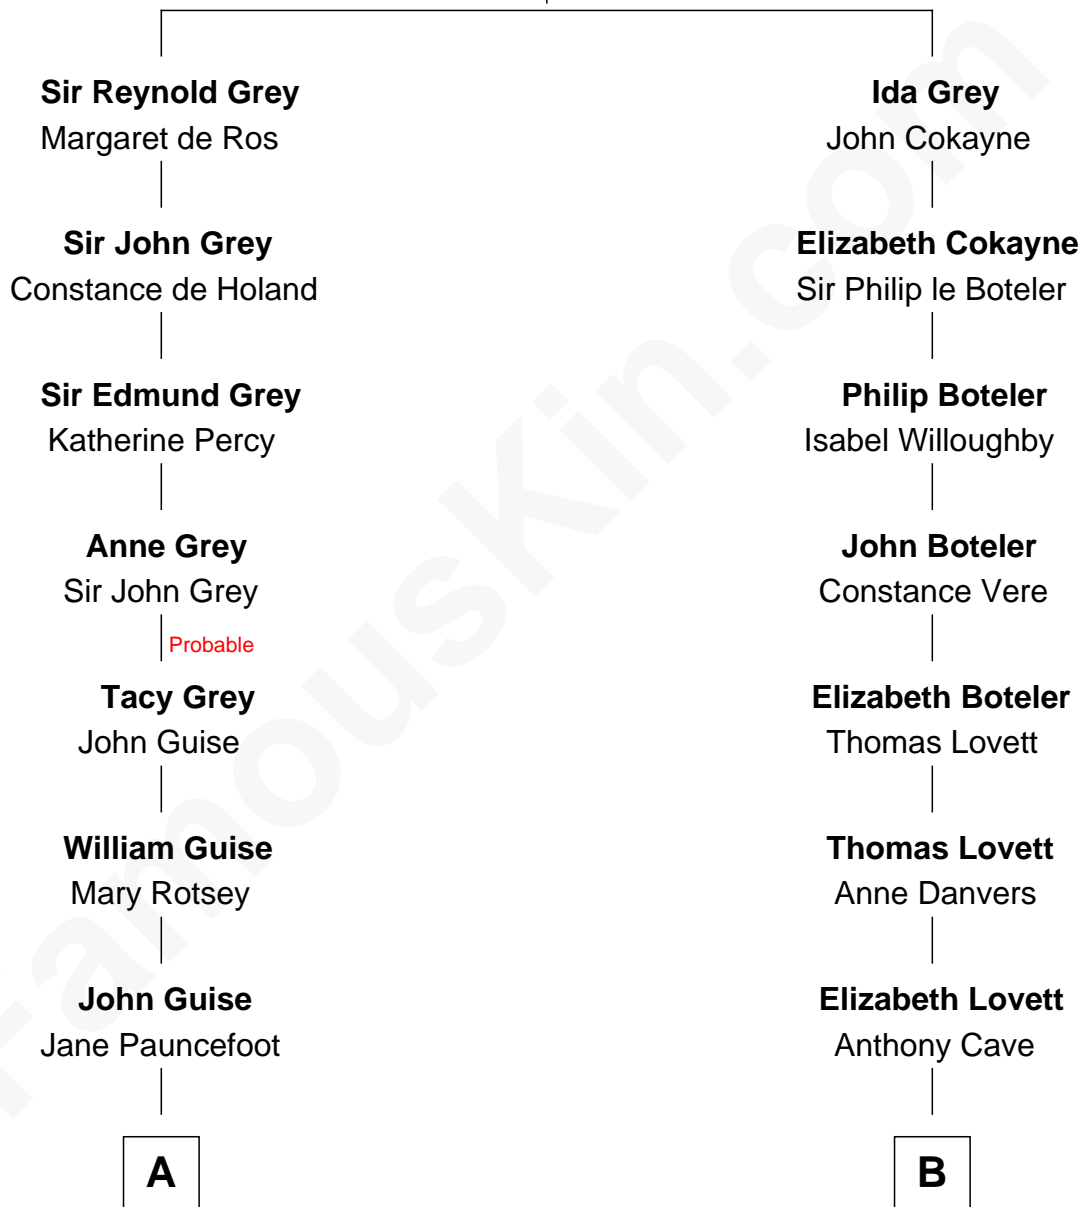

FamousKin.com Relationship Chart of

Linda Hunt

TV and Movie Actress

19th cousin 1 time removed of

Tuesday Weld

TV and Movie Actress

Sir Reynold de Grey

Eleanor le Strange

Eloise Rodman

Stephen Minot Weld

Edward Motley Weld

Sarah Lothrop King

Lothrop Motley Weld

Yosene Balfour Ker

Tuesday Weld

TV and Movie Actress