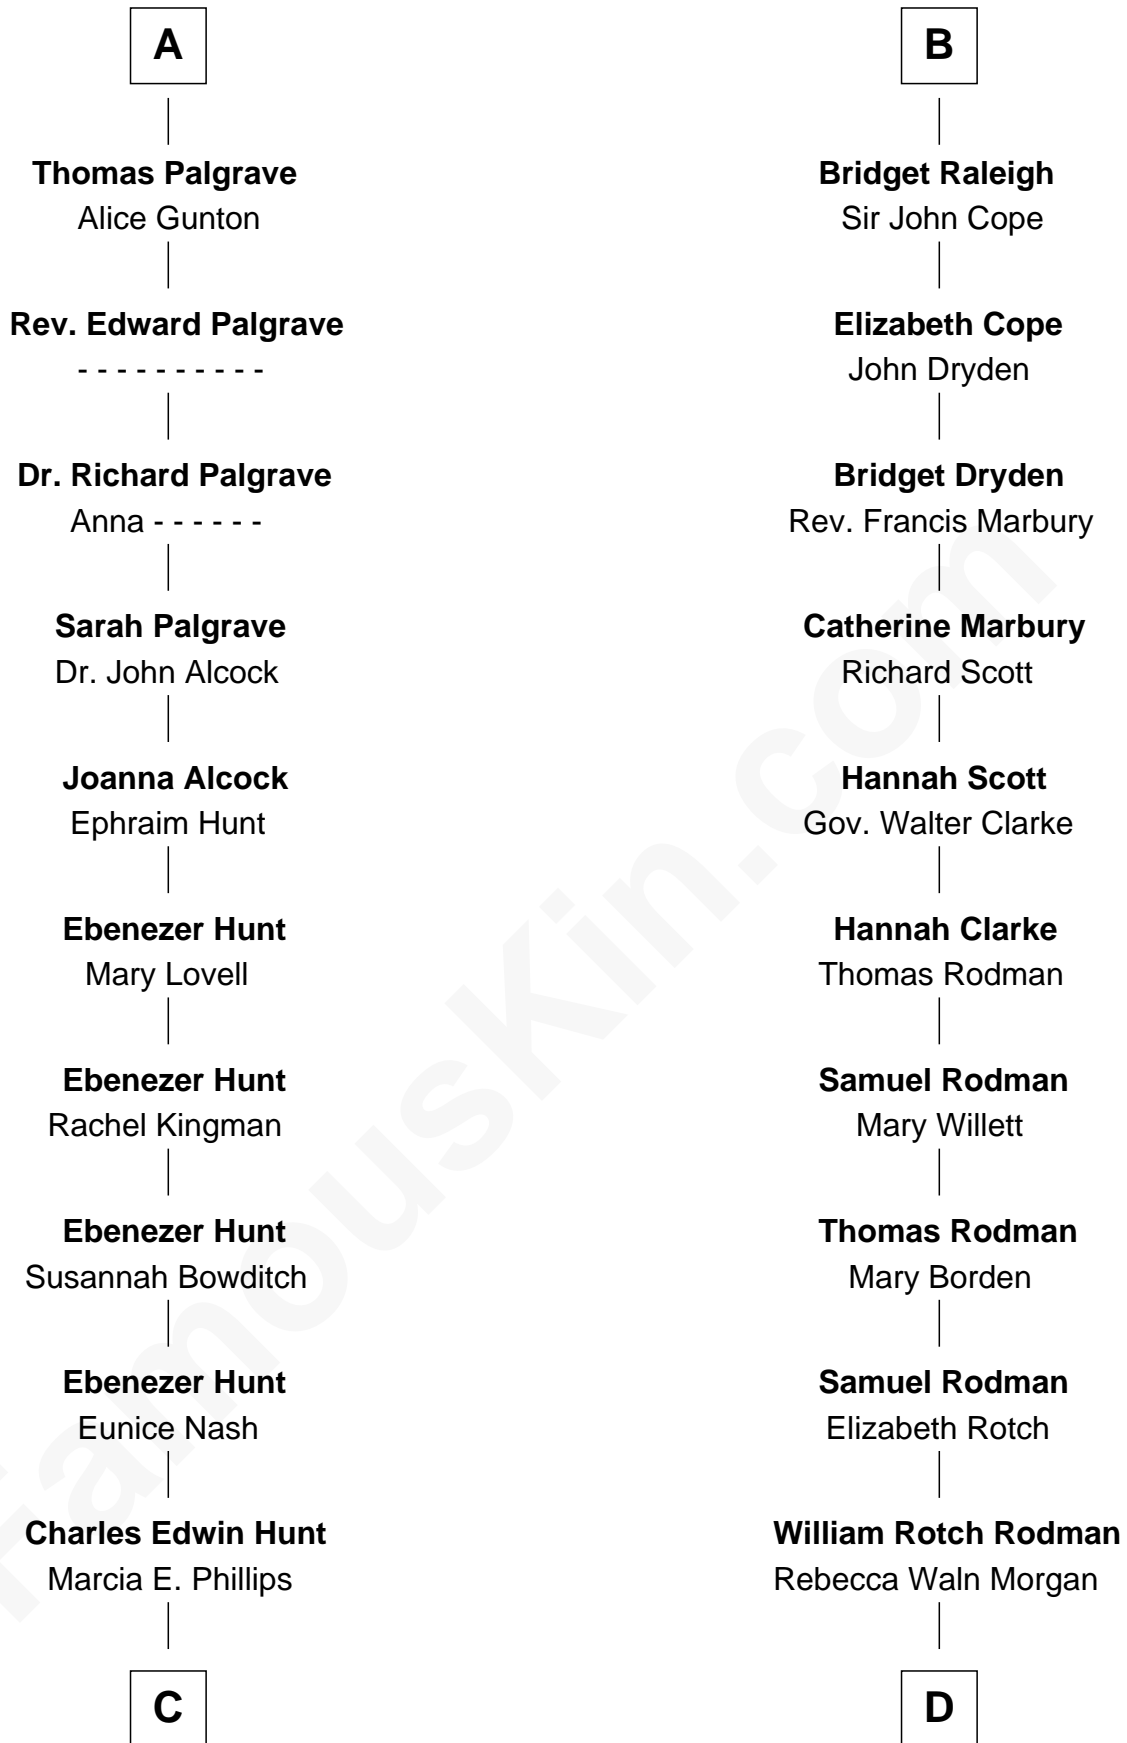

# FamousKin.com Relationship Chart of

**Linda Hunt**

*TV and Movie Actress*

20th cousin 1 time removed of

**Tuesday Weld**

*TV and Movie Actress*

**Edmund Fitzalan**

Alice de Warenne

**Richard Fitzalan**  
Eleanor Plantagenet

**Sir Richard Fitzalan**  
Elizabeth de Bohun

**Elizabeth Fitzalan**  
Sir Robert Goushill

**Elizabeth Goushill**  
Sir Robert Wingfield

**Elizabeth Wingfield**  
Sir William Brandon

**Eleanor Brandon**  
John Glemham

**Anne Glemham**  
Henry Palgrave

**A**

**Mary Fitzalan**  
John le Strange

**Ankaret le Strange**  
Sir Richard Talbot

**Mary Talbot**  
Sir Thomas Greene

**Sir Thomas Greene**  
Phillippa Ferrers

**Elizabeth Greene**  
William Raleigh

**Sir Edward Raleigh**  
Margaret Verney

**Sir Edward Raleigh**  
Anne Chamberlayne

**B**

**C**

**Charles Phillips Hunt**

Ella Maria Read

**Charles Edwin Hunt**