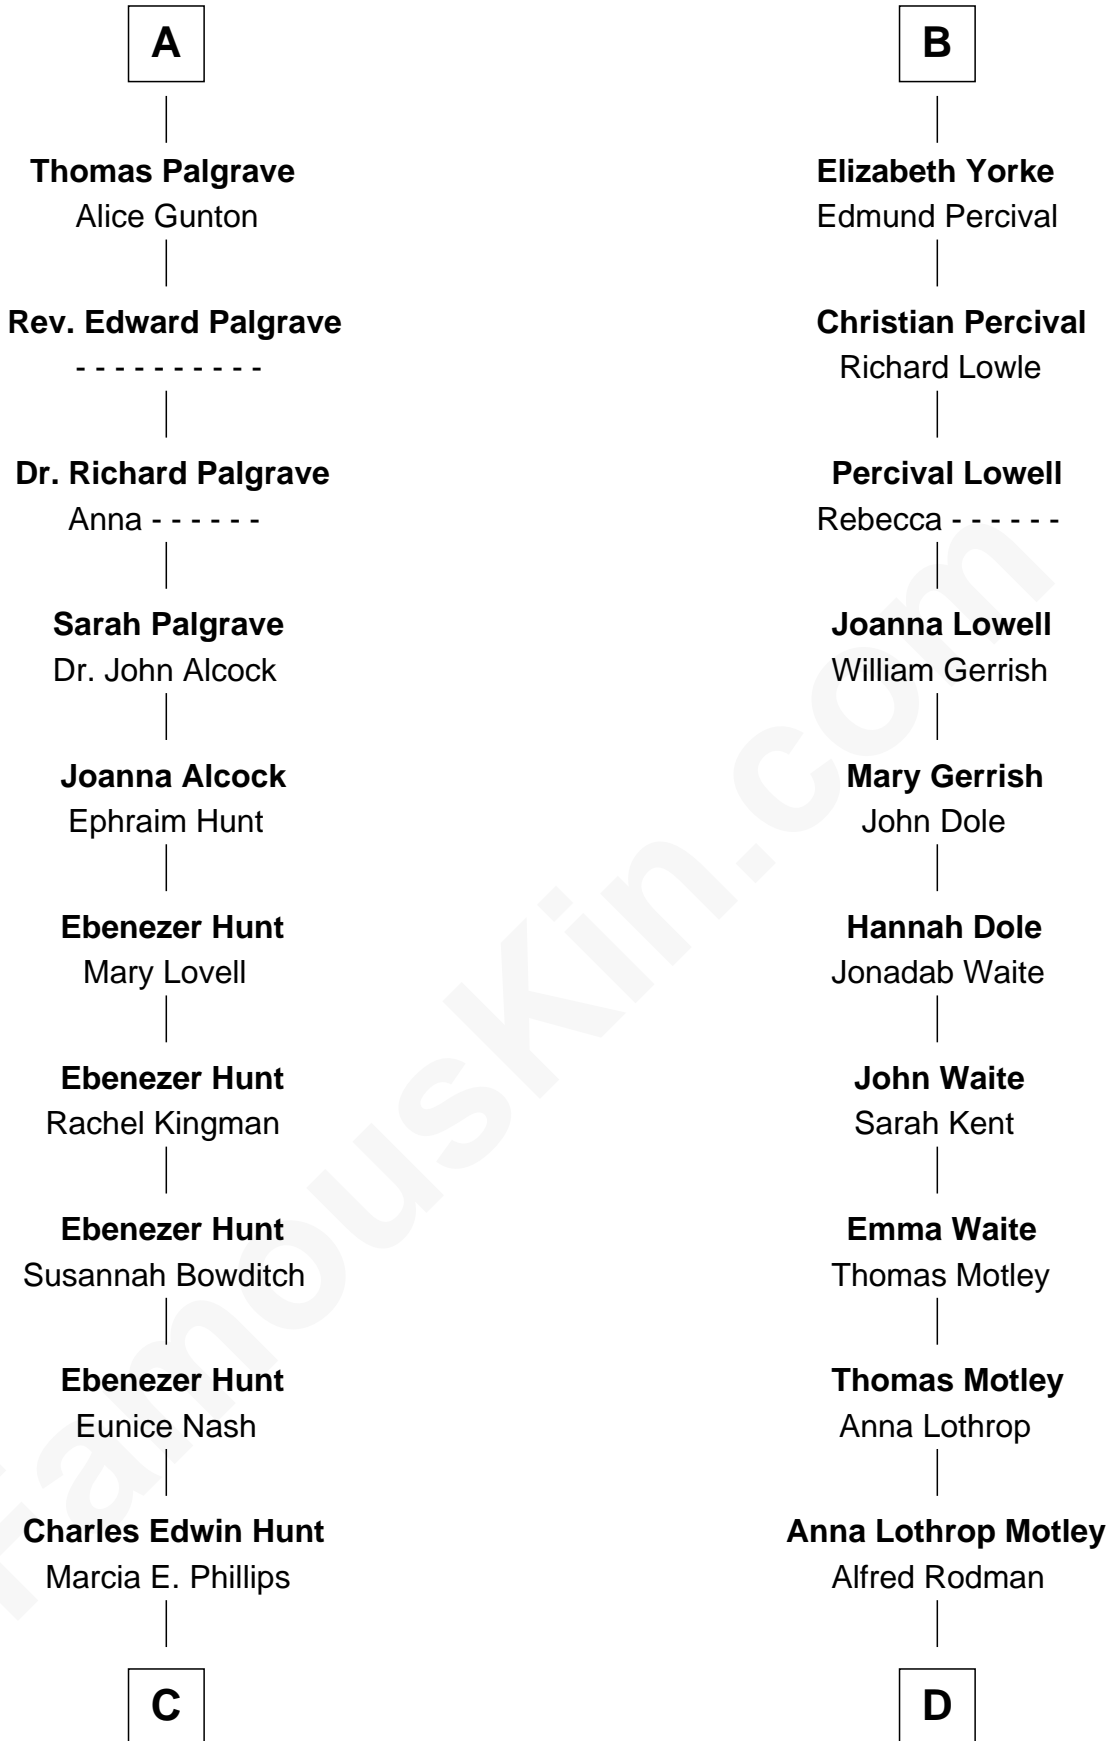

FamousKin.com Relationship Chart of

Linda Hunt

TV and Movie Actress

20th cousin of

Tuesday Weld

TV and Movie Actress

Humphrey de Bohun

Elizabeth Plantagenet

Sir William de Bohun
Elizabeth de Badlesmere

Elizabeth de Bohun
Sir Richard Fitzalan

Elizabeth Fitzalan
Sir Robert Goushill

Elizabeth Goushill
Sir Robert Wingfield

Elizabeth Wingfield
Sir William Brandon

Eleanor Brandon
John Glemham

Anne Glemham
Henry Palgrave

A

Margaret de Bohun
Sir Hugh de Courtnay

Elizabeth de Courtnay
Sir Andrew Luttrell

Sir Hugh Luttrell
Catherine de Beaumont

Sir John Luttrell
Margaret Touchet

Sir James Luttrell
Elizabeth Courtnay

Sir Hugh Luttrell
Margaret Hill

Eleanor Luttrell
Roger Yorke

B

C

Charles Phillips Hunt

Ella Maria Read

Charles Edwin Hunt

Louise Phipps Davy