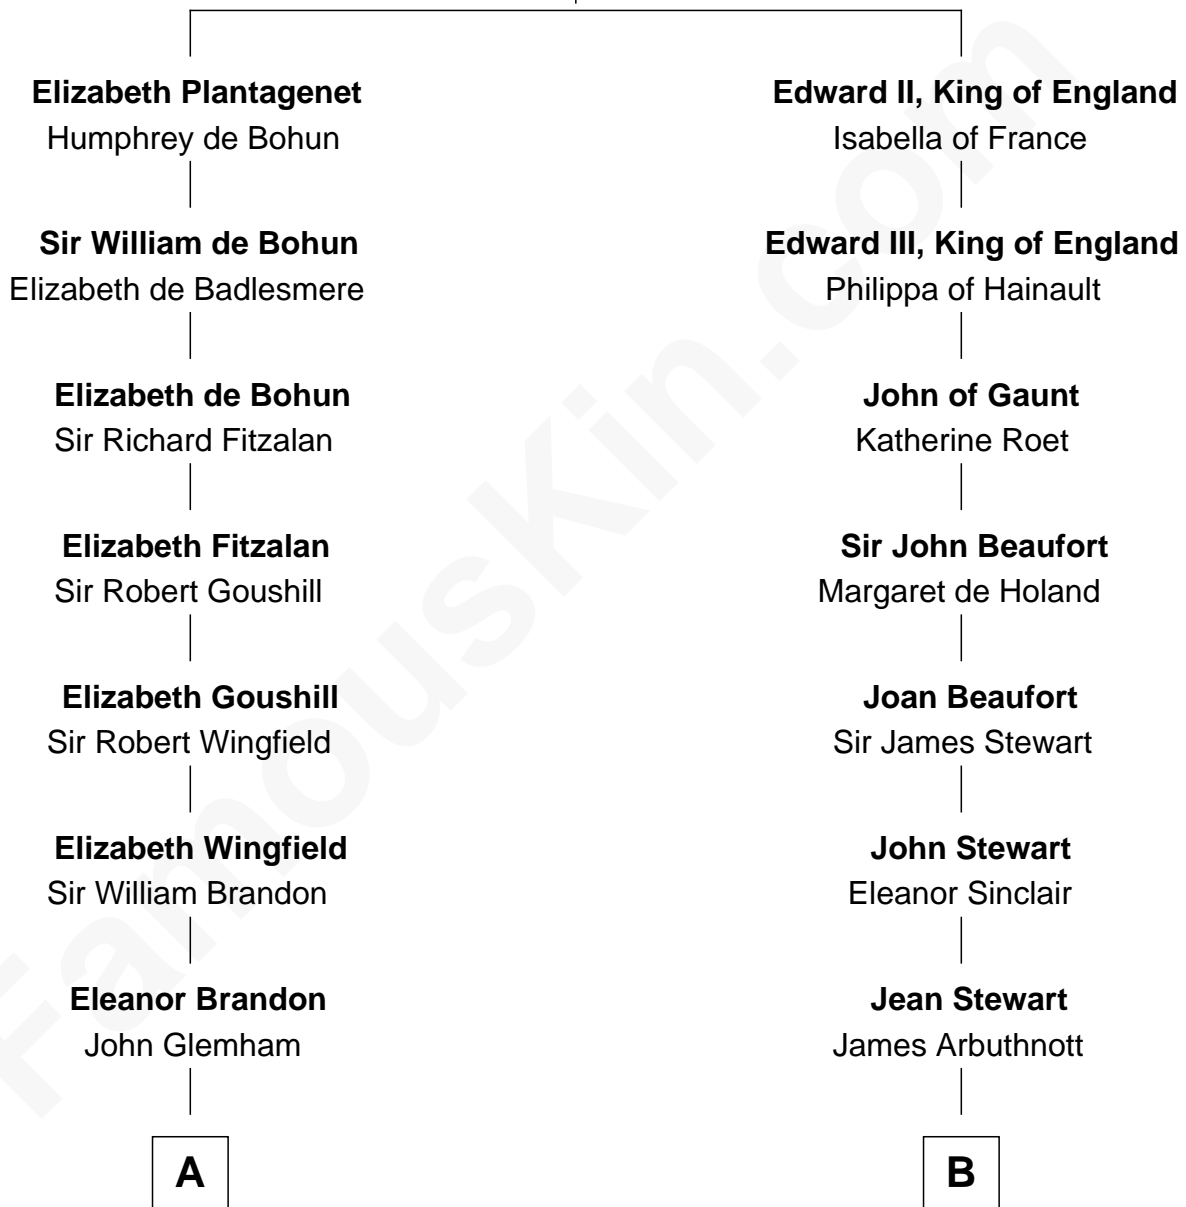

FamousKin.com Relationship Chart of

Linda Hunt

TV and Movie Actress

17th cousin 4 times removed of

Helen Keller

Author and Activist

Eleanor of Castile
Edward I, King of England

C