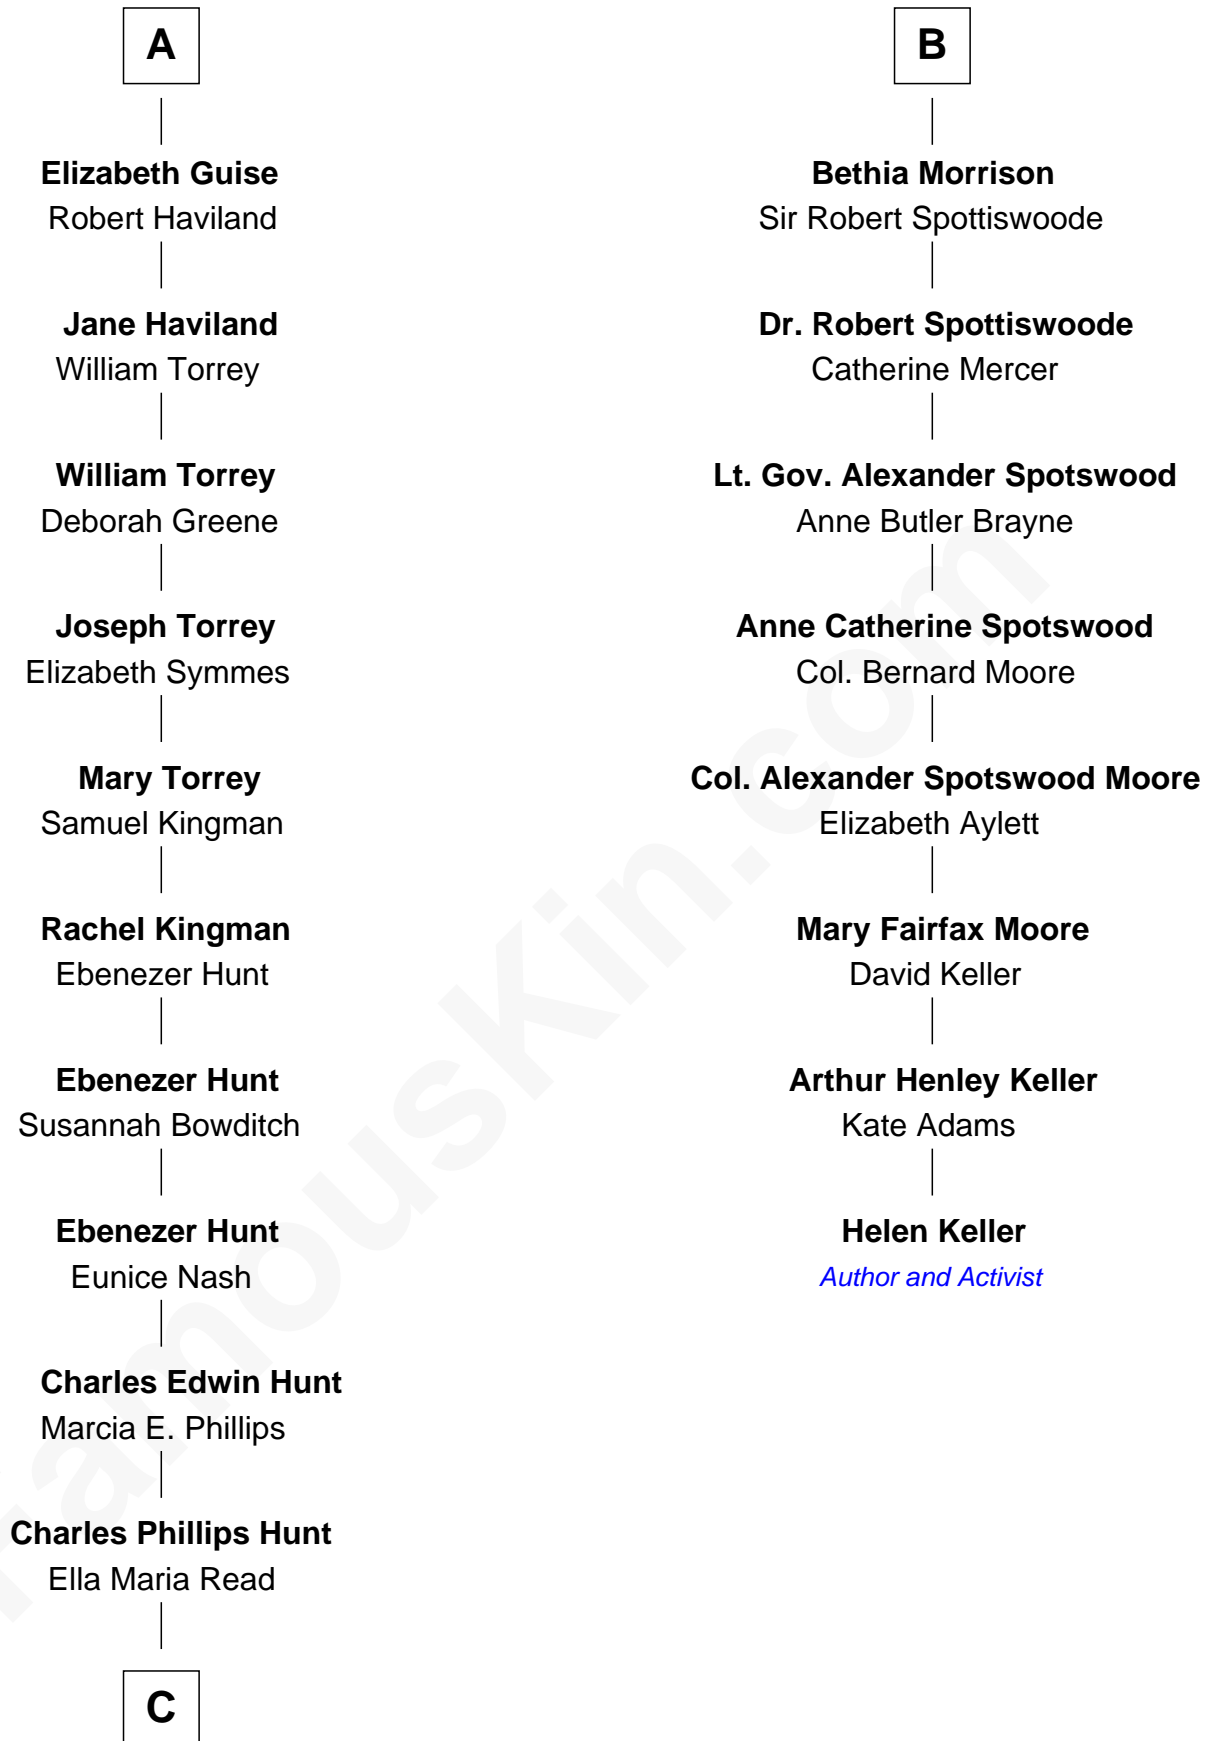

FamousKin.com Relationship Chart of

Linda Hunt

TV and Movie Actress

14th cousin 5 times removed of

Helen Keller

Author and Activist

Katherine Roet

John of Gaunt

Joan Beaufort

Sir Ralph Neville

Eleanor Neville

Sir Henry Percy

Katherine Percy

Sir Edmund Grey

Anne Grey

Sir John Grey

Sir John Beaufort

Margaret de Holand

Joan Beaufort

Sir James Stewart

John Stewart

Eleanor Sinclair

Jean Stewart

James Arbuthnott

Isabel Arbuthnott

Sir Robert Maule

William Maule

Bethia Guthrie

Eleanor Maule

Sir Alexander Morrison

B

C