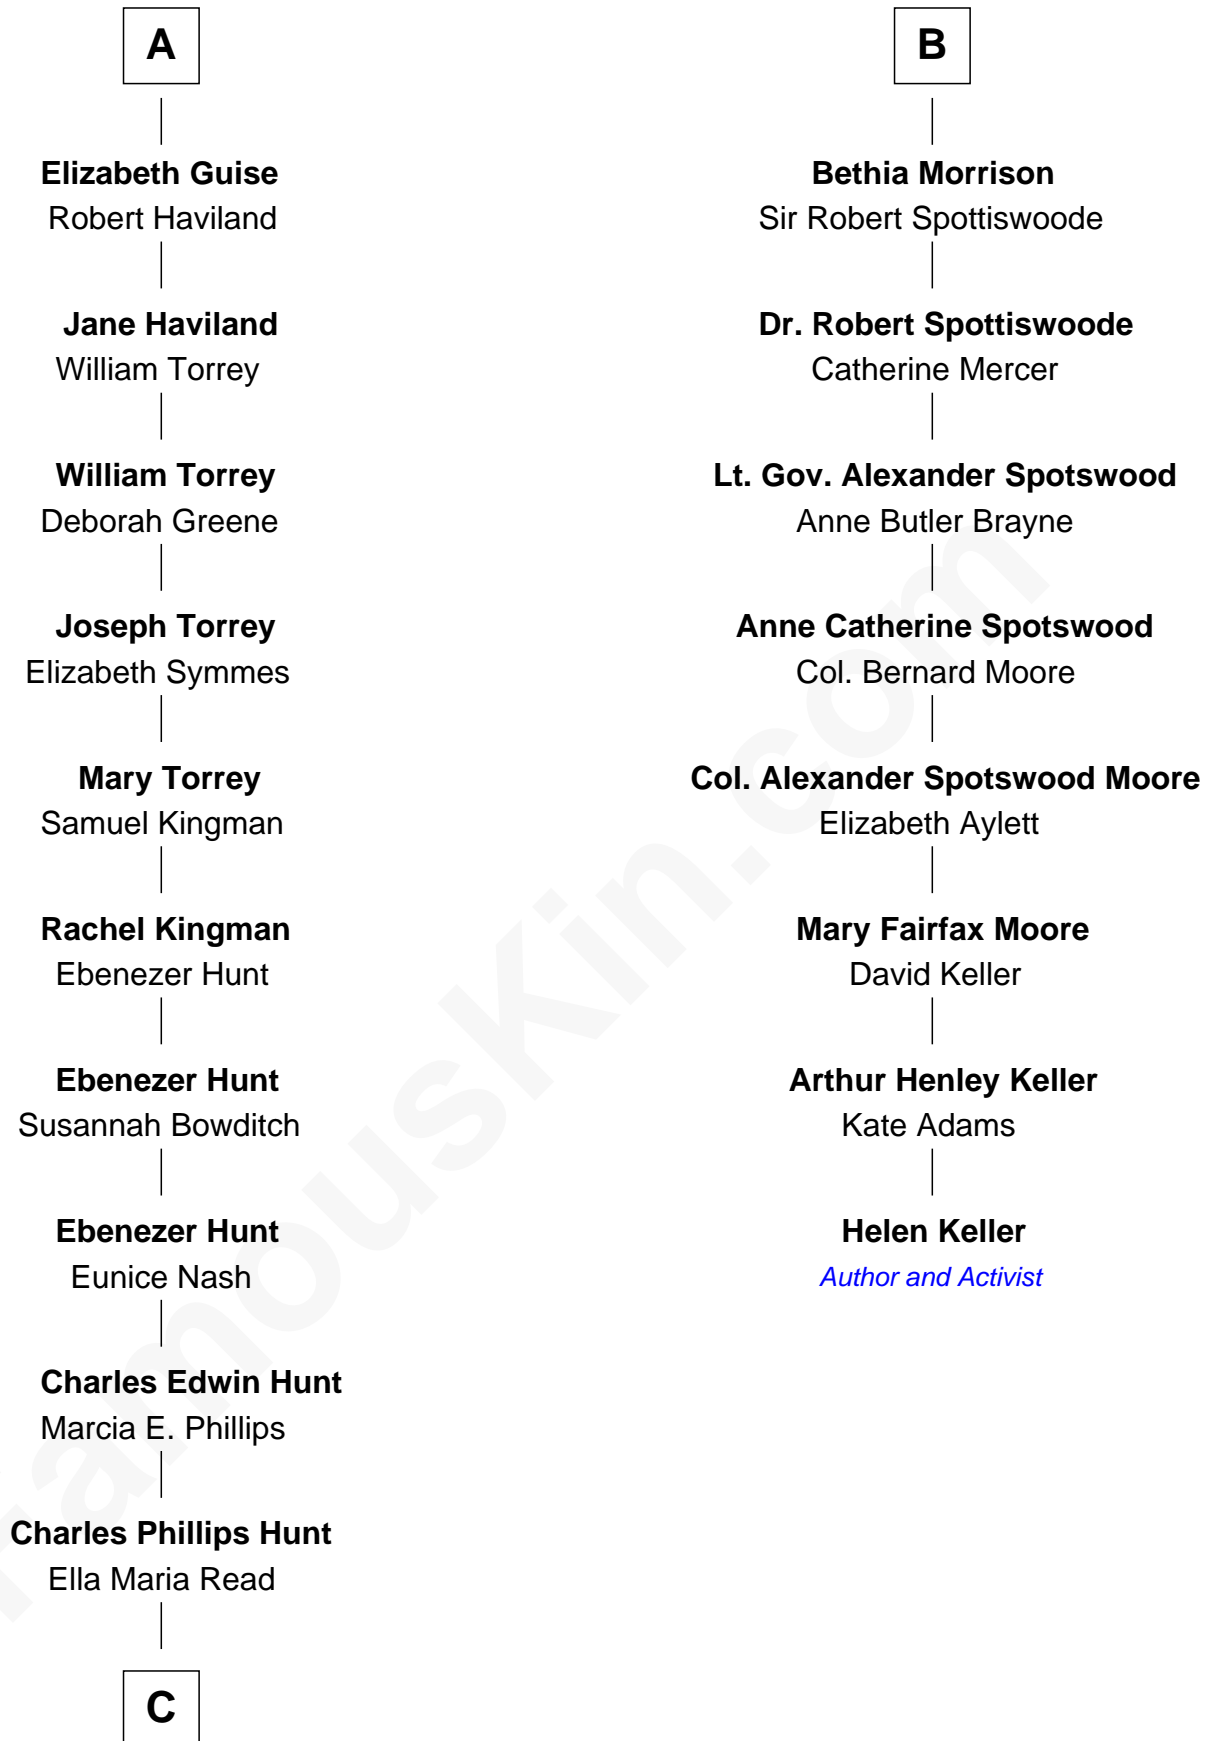

FamousKin.com Relationship Chart of

Linda Hunt

TV and Movie Actress

14th cousin 5 times removed of

Helen Keller

Author and Activist

C

Charles Edwin Hunt