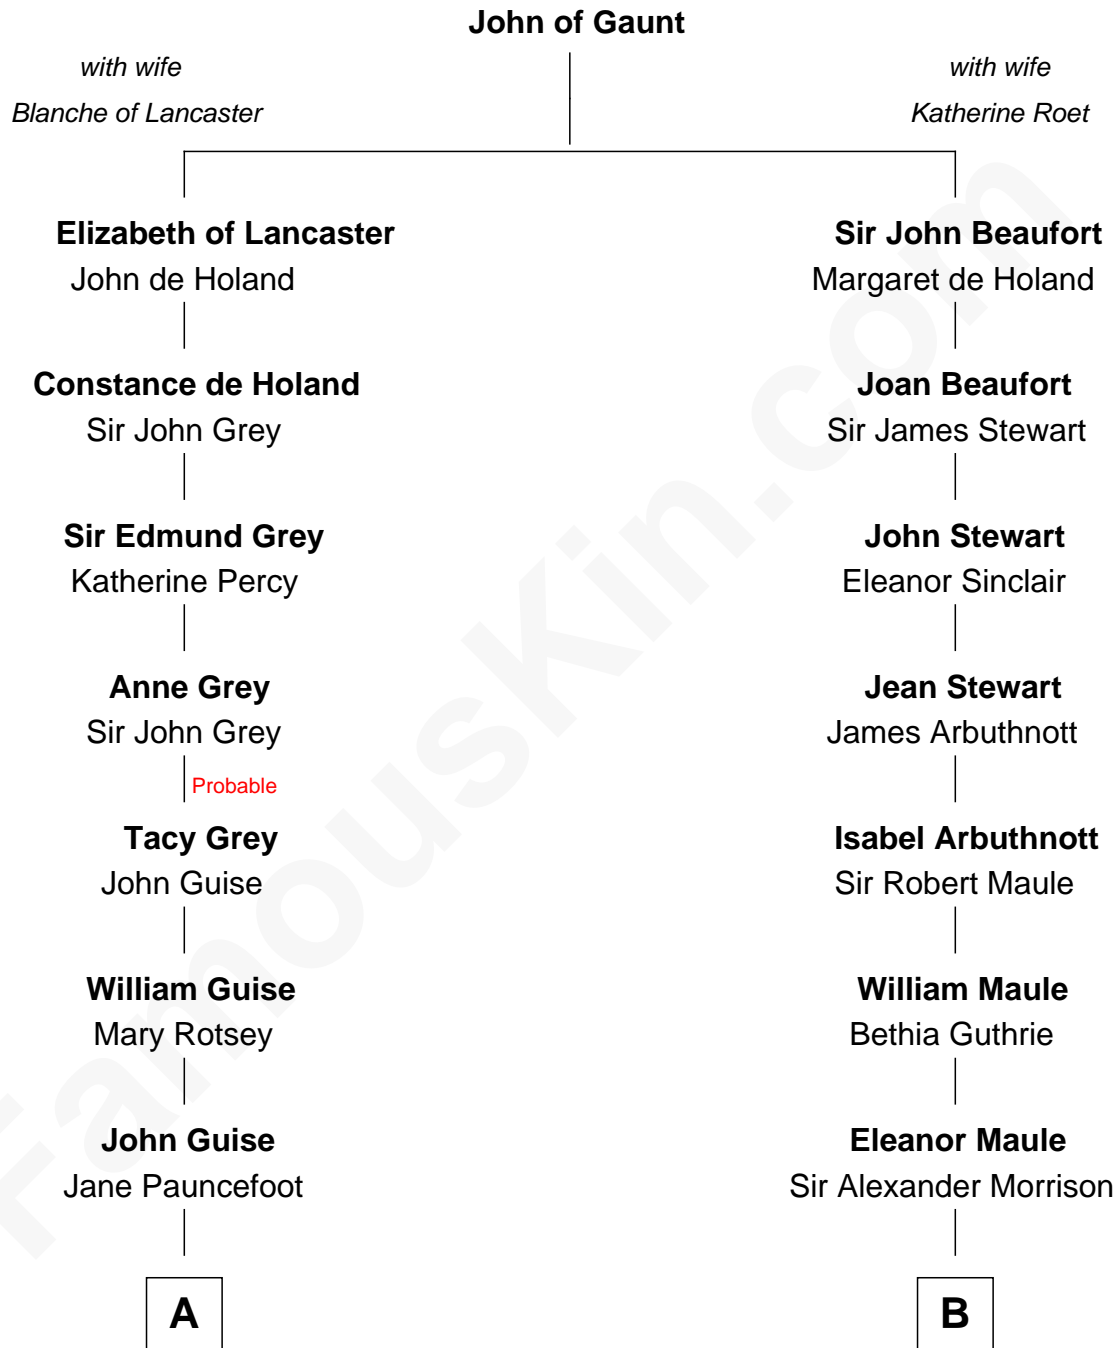

FamousKin.com Relationship Chart of

Linda Hunt

TV and Movie Actress

14th cousin 5 times removed of

Helen Keller

Author and Activist

C

Charles Edwin Hunt